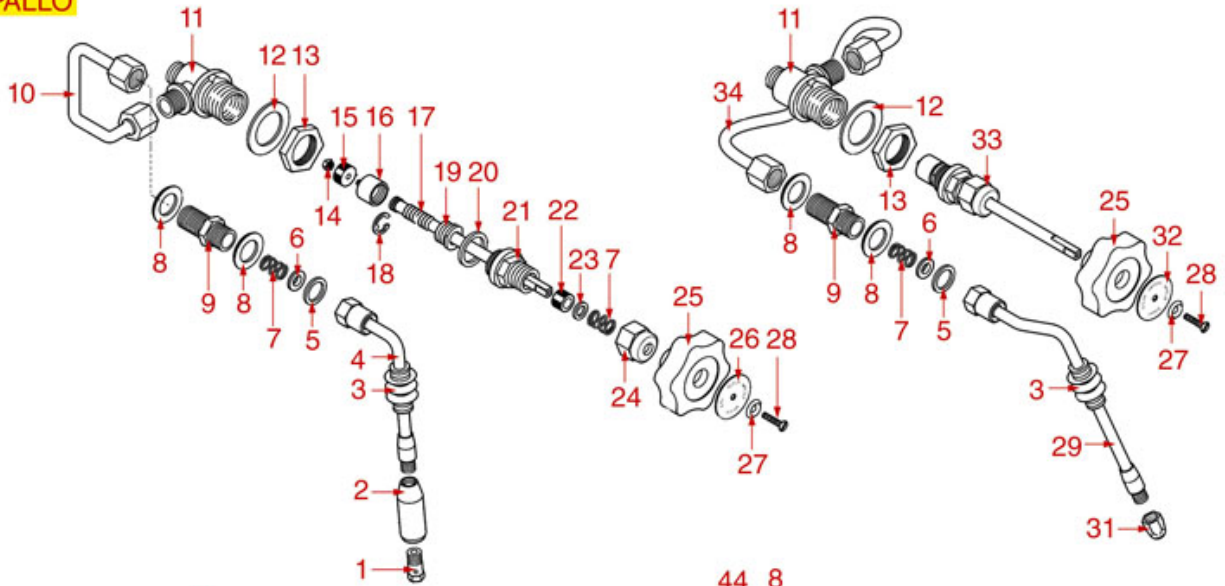

WATER/STEAM TAPS

RAPALLO