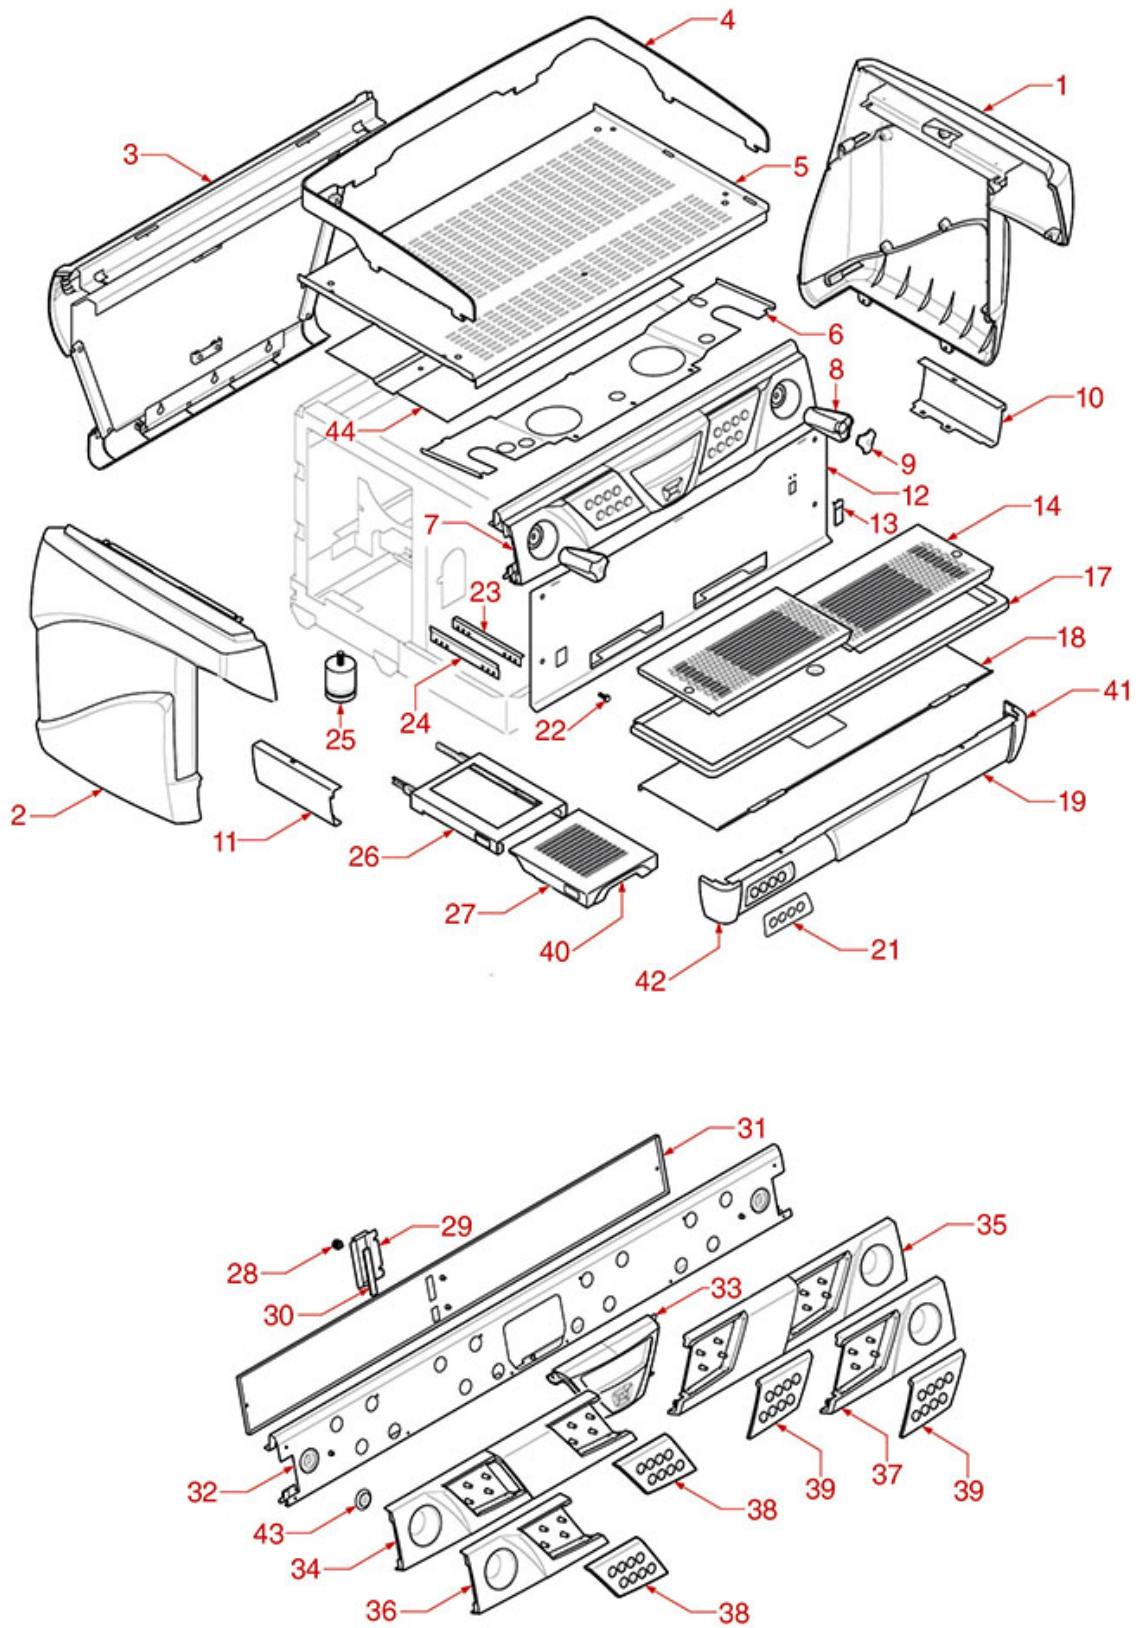

BODY PLUS 4 YOU

PLUS 4 YOU

ASTORIA CMA

Position	LF code no.	Description
8	1241094	WATER/STEAM TAP KNOB
9	1241095	CAP FOR KNOB
25	1313102	FOOT $\varnothing$ 50 mm M10 H=55+69 mm