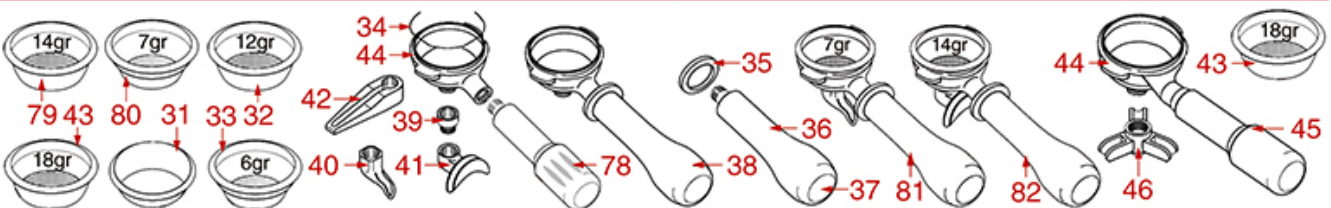

BREW GROUP CTS

DIVINA GLORIA PERLA 4D

DIVINA GLORIA

RAPALLO BRAVA

SIBILLA BRAVA

SIBILLA