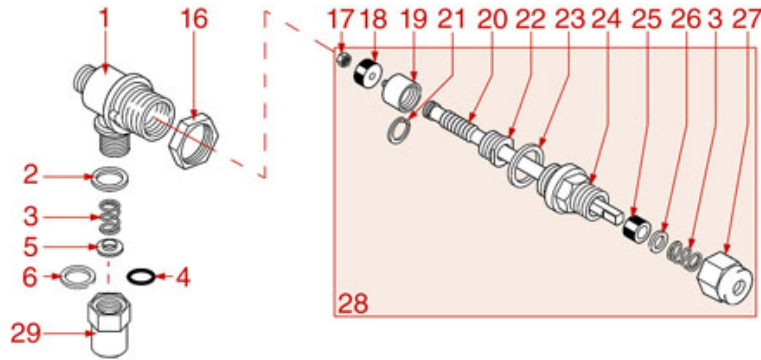

ASTORIA CMA

WATER/STEAM TAPS

ADRIA
ARGENTA
DENISE
DORA
LISA
PRATIC
VANIA

DORA - PRATIC

ARGENTA

ADRIA - DENISE - LISA
PRATICNEW - VANIA