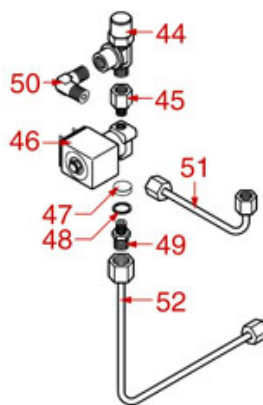

AS1001

Positions without LF code no.: upon request