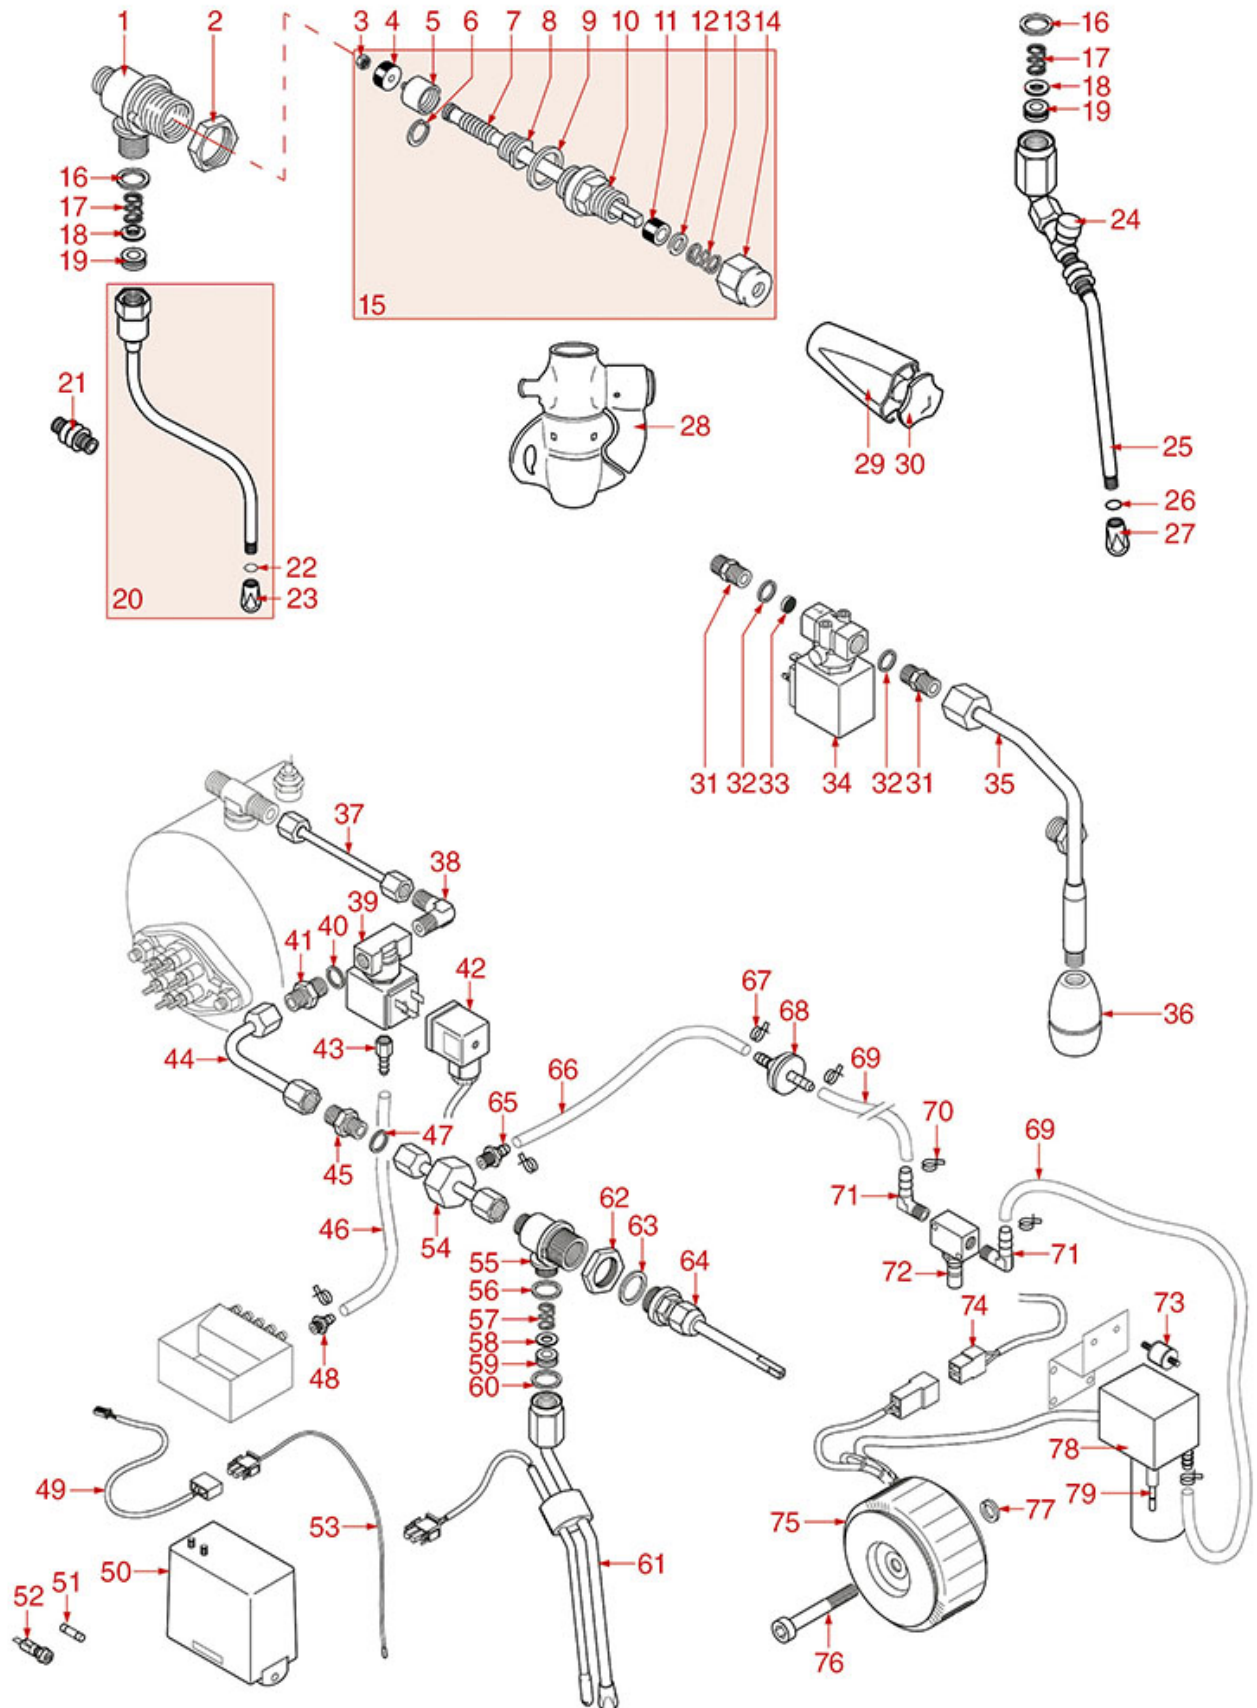

WATER/STEAM TAPS PLUS 4 YOU

PLUS 4 YOU

ASTORIA CMA

Position	LF code no.	Description
1	1348451	STEAM TAP BODY
2	1348453	NUT M 26x1.5
3	1348025	HEXAGONAL NUT M3
4	1186527	FLAT EPDM GASKET $\varnothing$ 15x4x4 mm 80 SH
5	1324056	TAP PISTON
6	1250223	RADIAL SEEGER RING $\varnothing$ 6 mm
8	1186377	GASKET HOLDER
9	1186333	COPPER FLAT GASKET $\varnothing$ 26x20x2 mm
10	1349458	TAP COUPLING
11	1186393	FLAT EPDM GASKET $\varnothing$ 12.5x8x9 mm
11	1786263	FLAT GASKET EPDM $\varnothing$ 12.5x8x9 mm
12	1186376	BRASS WASHER $\varnothing$ 12x8x1 mm FLAT
13	1250547	SPRING $\varnothing$ 11.5x16 mm
14	1348458	TAP NUT
15	1348076	WATER/STEAM TAP PIN ROD
16	1186201	GASKET FLAT PTFE $\varnothing$ 21x16.8x2 mm
17	1250547	SPRING $\varnothing$ 11.5x16 mm
18	1786218	CONICAL PTFE SEAL $\varnothing$ 14.5x11.5x3 mm
19	1186378	CONICAL PTFE SEAL $\varnothing$ 14x7x6 mm
19	1186626	O-RING 0114 EPDM
20	1449204	ST. STEEL COMPLETE STEAM PIPE $\varnothing$ 8 mm
21	1549009	BURN PREVENT. RUBBERPIECE f/PIPE $\varnothing$ 8 mm
22	1786219	O-RING 0050-15 EPDM
23	1549008	4 HOLES STEAM SPRINKLER M8
26	1186550	O-RING M 0060-10 RED SILICONE
27	1449096	STAINLESS STEEL WATER SPRINKLER M8
28	1079030	KIT CAPPUCINATORE ASTORIA/CMA
28	1786218	CONICAL PTFE SEAL $\varnothing$ 14.5x11.5x3 mm
29	1241094	WATER/STEAM TAP KNOB
30	1241095	CAP FOR KNOB
31	1349102	FITTING $\varnothing$ 1/4"M-1/4"M
32	1186619	COPPER FLAT GASKET $\varnothing$ 18x14x1.5 mm
33	1160516	WATER FILTER $\varnothing$ 11 mm
34	1120240	2-WAY SOLENOID VALVE SIRAI 230V 50Hz
36	1449097	STAINLESS STEEL WATER SPRINKLER M10
38	1349081	L-FITTING $\varnothing$ 1/4"M 1/4"M
39	1120239	3-WAY SOLENOID VALVE SIRAI 230V 50Hz
40	1186619	COPPER FLAT GASKET $\varnothing$ 18x14x1.5 mm
41	1349102	FITTING $\varnothing$ 1/4"M-1/4"M
45	1349102	FITTING $\varnothing$ 1/4"M-1/4"M
46	1449682	SILICONE HOSE $\varnothing$ 5x8 SHORE 60 - 10 m
47	1186619	COPPER FLAT GASKET $\varnothing$ 18x14x1.5 mm
55	1348451	STEAM TAP BODY
56	1186201	GASKET FLAT PTFE $\varnothing$ 21x16.8x2 mm
57	1250547	SPRING $\varnothing$ 11.5x16 mm
58	1786218	CONICAL PTFE SEAL $\varnothing$ 14.5x11.5x3 mm
59	1186378	CONICAL PTFE SEAL $\varnothing$ 14x7x6 mm
59	1186626	O-RING 0114 EPDM
60	1186334	WASHER
62	1348453	NUT M 26x1.5
63	1186333	COPPER FLAT GASKET $\varnothing$ 26x20x2 mm
67	3449402	DOUBLE-WIRE CLAMP 7.8-8.3 - 100 PCS
70	3449404	DOUBLE-WIRE CLAMP 8.8-9.3 - 100 PCS
73	1313002	ANTI VIBRATION SUPPORT $\varnothing$ 15x15 mm M4