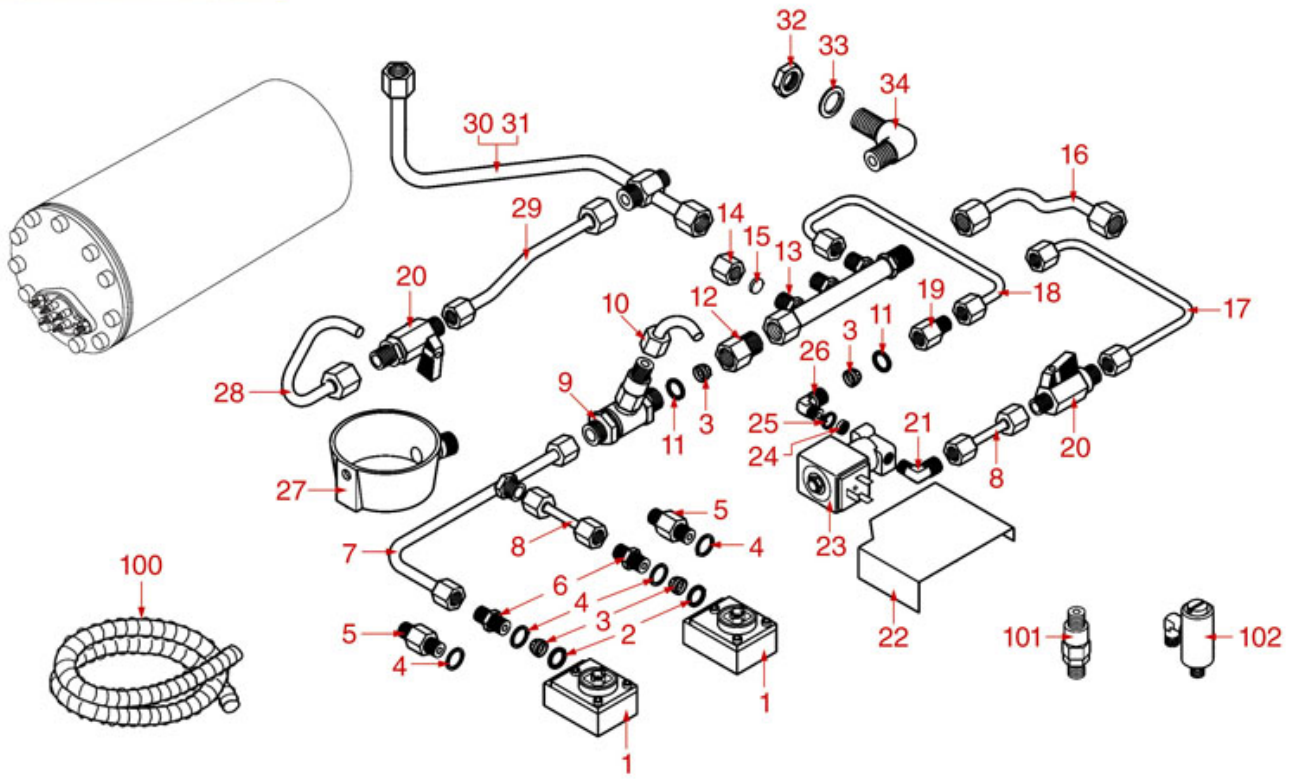

HYDRAULIC SYSTEM

TUTTI I MODELLI
FOR ALL THE MODEL