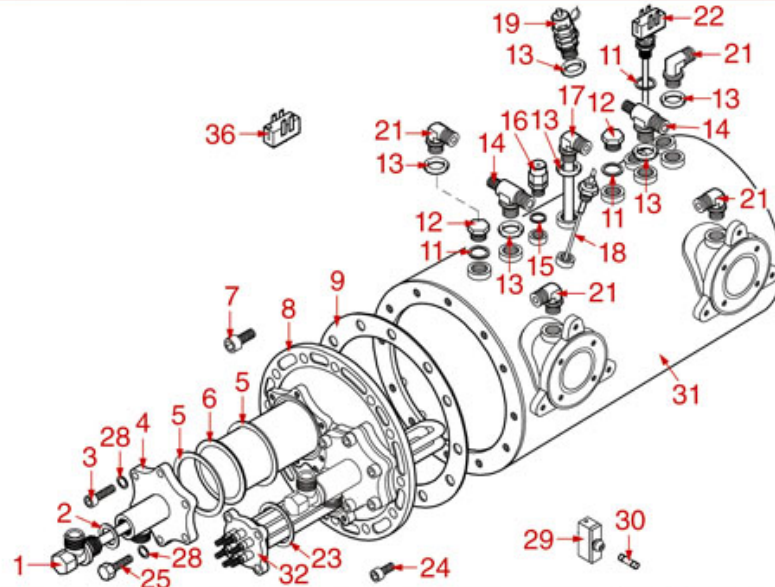

BOOSTED 2GR