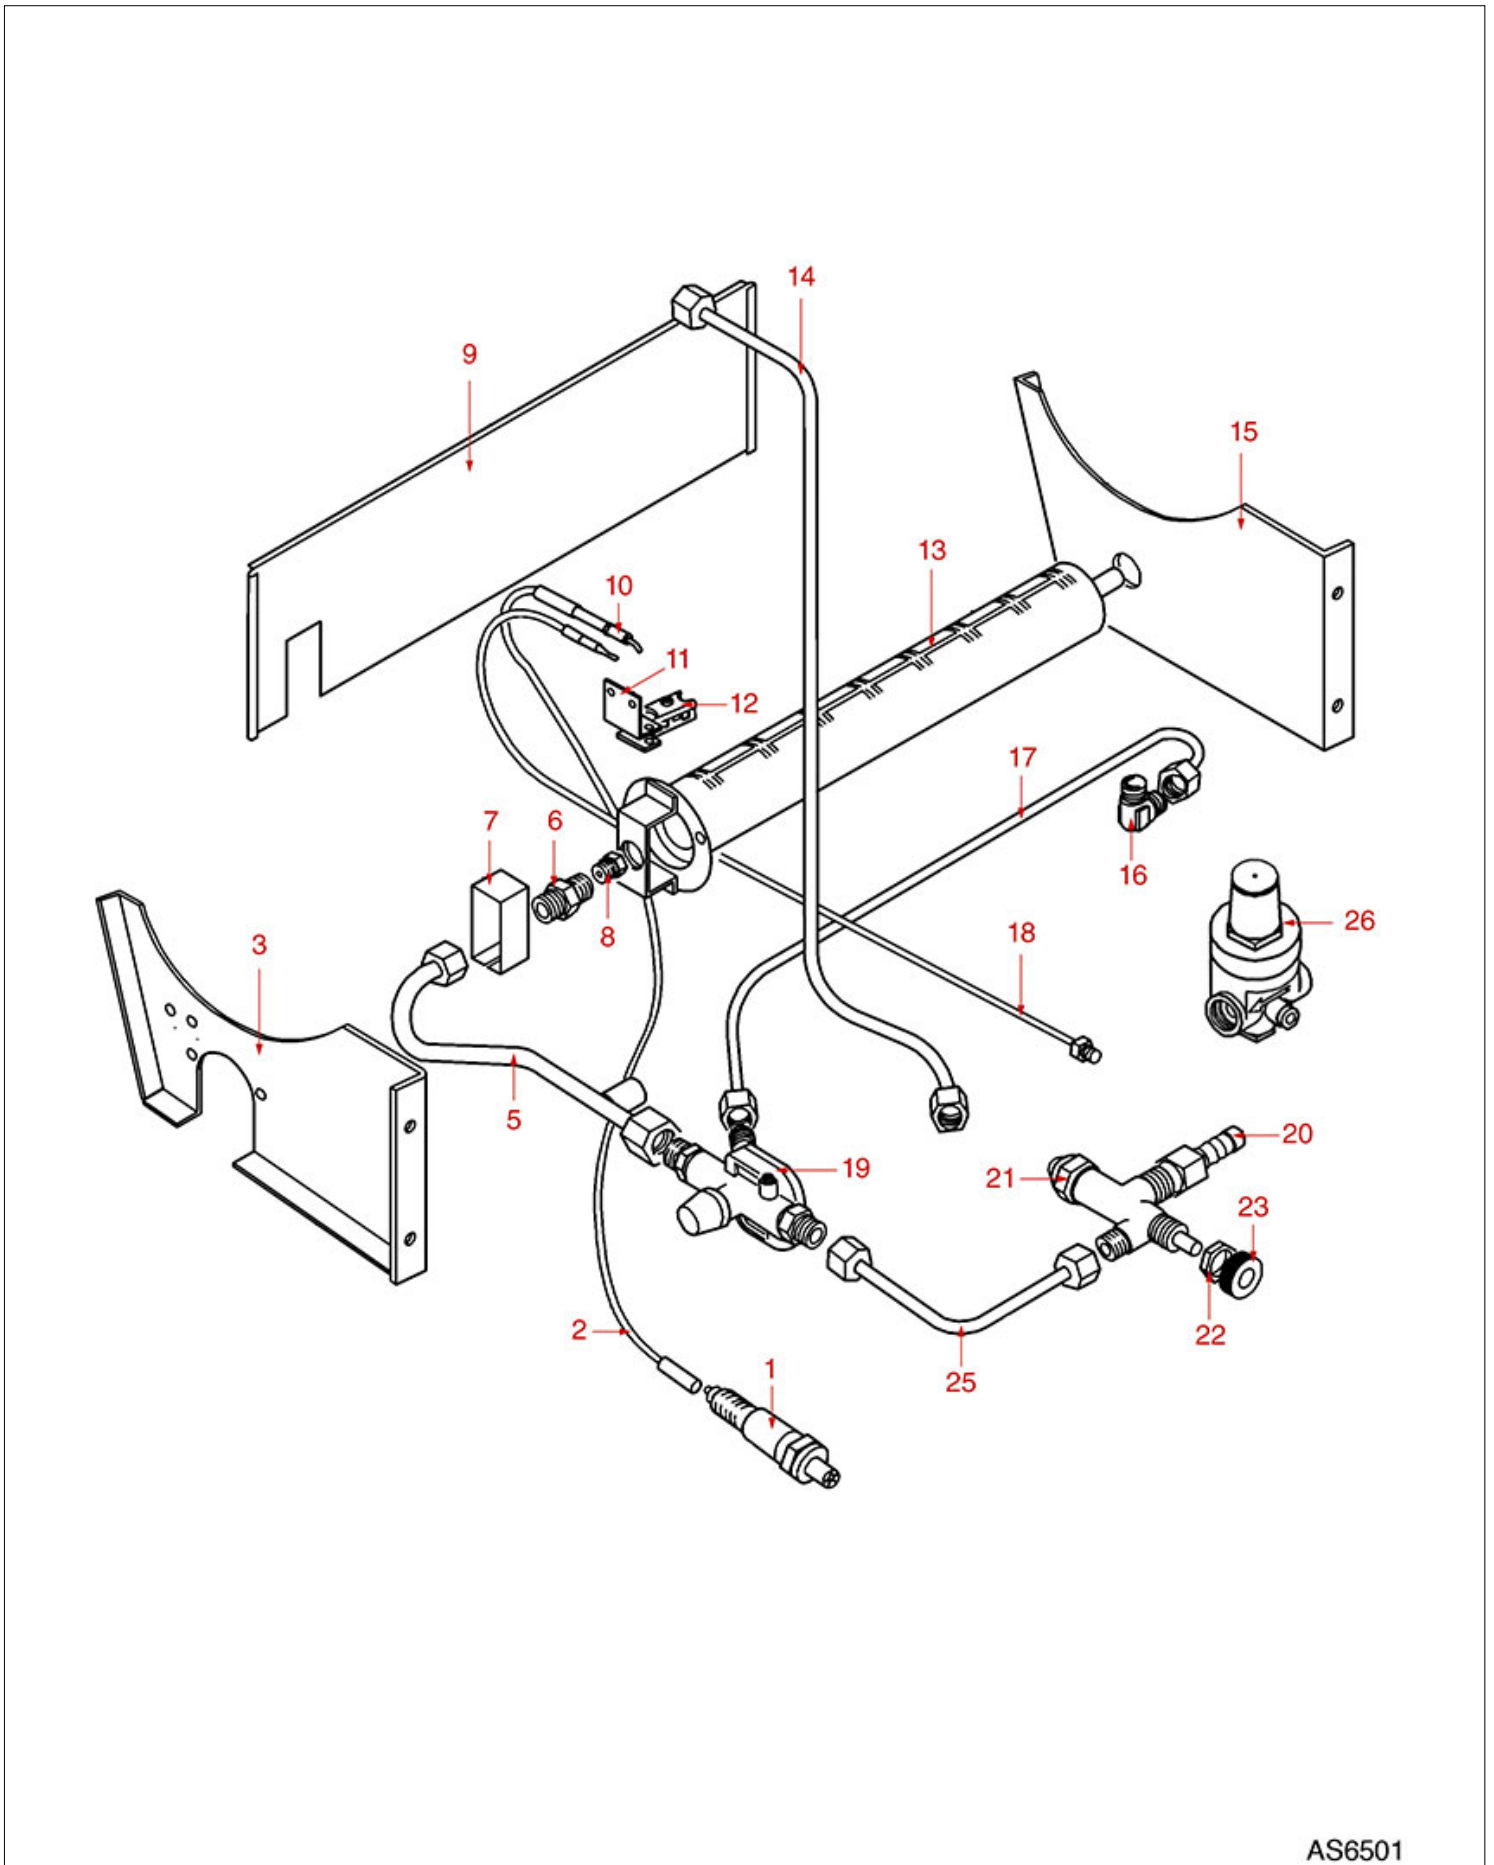

GAS SYSTEM

AS6501

Positions without LF code no.: upon request

ASTORIA CMA

Position	LF code no.	Description
1	3001007	PIEZO IGNITER
2	3001028	IGNITION LEAD 500 mm
10	3001003	ROUND SPARKING PLUG $\varnothing$ 7x44 mm
12	3020100	TWO-POSITION BRACKET
12	3020101	TWO-POSITION BRACKET CLAMP
12	3020102	HEXAGON HEAD SCREW 3/16"x18 mm
16	1349081	L-FITTING $\varnothing$ 1/4"M 1/4"M
16	3440081	THERMOCOUPLE SIT QUICK M8x1 45 cm
21	3523002	VALVE M1 $\varnothing$ 1/4"MM
26	1350701	PRESSURE REDUCER $\varnothing$ 1/2"FF