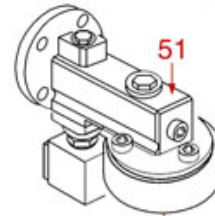

Suitable universal spare parts may not be included

BREW GROUP STANDARD AND BUSHING

STANDARD

STANDARD ITALY

PASSANTE-BUSHING PASSANT-SCHLAUFE

ASTORIA CMA

Position	LF code no.	Description
1	1528501	COUNTERSUNK HEAD SCREWS WITH SHELLM5x12
2	1081006	SHOWER SCREEN \varnothing 51.5 mm
2	1081007	SHOWER \varnothing 51.5 mm
3	1086501	SHOWER HOLDER DIFFUSER
4	1186622	GASKET FILTER HOLDER \varnothing 72x56x8 mm
4	1186678	GASKET FILTER HOLDER \varnothing 72x56x8.5 mm
4	1486029	GASKET FILTERHOLDER \varnothing 72x56x8.5 mm
4	1486030	GASKET FILTERHOLDER \varnothing 72x56x8 mm
4	1786062	GASKET FILTER HOLDER \varnothing 72x56x8 mm
5	1002501	FILTER HOLDER COUPLING
6	1186190	O-RING 04187 VITON
6	1186461	O-RING 0158 mm SILICONE
7	1184012	CYLINDER HEAD SCREW M5x10
8	1186771	COPPER FLAT GASKET \varnothing 8,5x5x1 mm
10	1186414	O-RING 0119 EPDM
11	1439003	CAP \varnothing 18 mm FOR BREW GROUP
12	1186619	COPPER FLAT GASKET \varnothing 18x14x1.5 mm
13	1349112	FITTING \varnothing 1/4"M-3/8"M
14	1324049	SUCTION PIPE M8
15	1449024	SUCTION PIPE
16	1186451	COFFEE GROUP GASKET \varnothing 88x40x2 mm
17	1186415	FLAT PTFE GASKET
18	1186611	O-RING 02025 RED SILICONE
18	1186612	O-RING 02025 VITON
19	1120330	3-WAY SOLENOID VALVE LUCIFER 240V 50Hz
19	1120335	3-WAY SOLENOID VALVE PARKER 230V 50/60Hz
20	1450551	DRAIN PIPE \varnothing 1/8"x92 mm
21	1455034	CYLINDER HEAD SCREW M4x10
22	1160566	STAINLESS STEEL WATER FILTER \varnothing 8 mm
24	1160501	WATER FILTER \varnothing 14x10x12 mm
25	1190003	RUBBER SHIM \varnothing 70x57x1 mm EPDM
28	1160339	BLIND FILTER
29	1160053	2 CUPS FILTER 14 gr
30	1160052	1 CUP FILTER 7 gr
31	1250002	S/STEEL FILTER LOCKING SPRING \varnothing 1.20 mm
31	1250101	FILTER BLOCKING SPRING \varnothing 1,00 mm INOX
32	1165013	FILTER HOLDER ASSY CMA ASTORIA
33	1186774	BURN PREVENTING RING FOR HANDLE
34	1241206	BLACK FILTER HOLDER HANDLE M12
35	1241469	CHROME PLATED CAP FOR FILTER HOLDER KNOB
36	1022003	CHROME-PLATED SPOUT EXTENSION \varnothing 3/8"
37	1022501	SINGLE SPOUT \varnothing 3/8"
39	1022506	DOUBLE SPOUT \varnothing 3/8"
40	1160345	2 CUPS FILTER 18 gr
41	1165006	FILTER HOLDER COFFEE MACHINES
42	1241501	FILTER HOLDER HANDLE M12
44	1186619	COPPER FLAT GASKET \varnothing 18x14x1.5 mm
45	1349018	FITTING \varnothing 3/8"M-1/4"M
46	1500004	NOZZLE M5x1 HOLE \varnothing 0.8 mm
48	1192208	EXCHANGER BREW GROUP COMPLETE
49	3120034	FEMALE LARGE CONNECTOR
50	1241067	FILTER KNOB M12
51	1192209	EXCHANGER BREW GROUP
52	1439048	BOILER CAP \varnothing 1/4"M
53	1500004	NOZZLE M5x1 HOLE \varnothing 0.8 mm
54	1190051	PAPER SEAL \varnothing 70x57x0.8 mm
55	1120334	3-WAY MECHANICAL COMPONENT LUCIFER
55	1120339	3-WAY MECHANICAL COMPONENT PARKER
56	1120332	COIL LUCIFER/PARKER 220/240V 9W 50Hz
56	1120336	COIL PARKER ZB09 9W 110/120V 50/60Hz
56	3120032	COIL PARKER ZB09 9W 220/240V 50/60Hz
57	1187002	COFFEE GROUP GASKET \varnothing 88x40x2 mm
57	1786058	COFFEE GROUP GASKET \varnothing 88x40x2 mm
58	1160529	2-CUP FILTER 14 GRAMS
59	1160050	1 CUP FILTER 6 gr