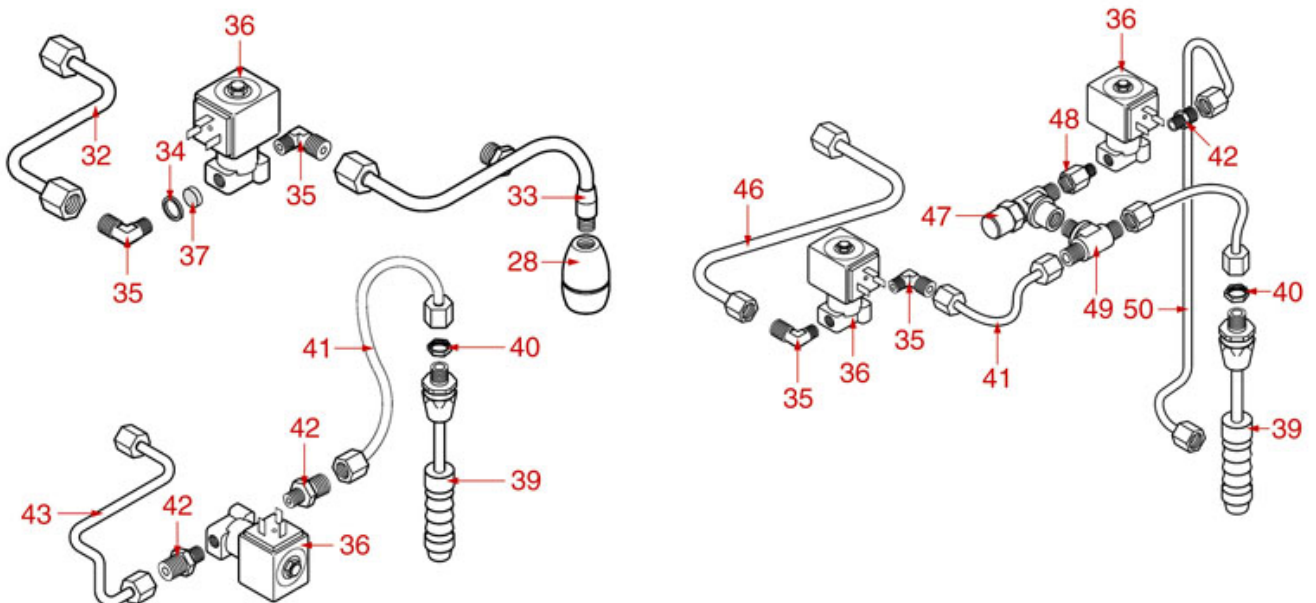

WATER/STEAM TAPS

BRAVA

AS1101

ASTORIA CMA

Position	LF code no.	Description
1	1348451	STEAM TAP BODY
2	1186201	GASKET FLAT PTFE $\varnothing$ 21x16.8x2 mm
2	1186394	ASBESTOS FREE FLAT GASKET $\varnothing$ 22x17x2 mm
3	1250547	SPRING $\varnothing$ 11.5x16 mm
4	1186318	O-RING 03043 EPDM
5	1186334	WASHER
6	1449100	CHROME HEXAGONAL NUT
7	1186550	O-RING M 0060-10 RED SILICONE
8	1449096	STAINLESS STEEL WATER SPRINKLER M8
11	1348453	NUT M 26x1.5
12	1348025	HEXAGONAL NUT M3
13	1186316	EPDM FLAT GASKET $\varnothing$ 15x4x4 mm 60 SH
13	1186527	FLAT EPDM GASKET $\varnothing$ 15x4x4 mm 80 SH
14	1324056	TAP PISTON
16	1250223	RADIAL SEEGER RING $\varnothing$ 6 mm
17	1186377	GASKET HOLDER
18	1186333	COPPER FLAT GASKET $\varnothing$ 26x20x2 mm
18	1186340	ASBESTOS FREE FLAT GASKET $\varnothing$ 26x20x2 mm
19	1349458	TAP COUPLING
20	1186393	FLAT EPDM GASKET $\varnothing$ 12.5x8x9 mm
20	1786263	FLAT GASKET EPDM $\varnothing$ 12.5x8x9 mm
21	1186376	BRASS WASHER $\varnothing$ 12x8x1 mm FLAT
22	1348458	TAP NUT
23	1348077	WATER/STEAM TAP PIN ROD
24	1449172	BURN PREVENTING HANDGRIP FOR PIPE $\varnothing$ 8 m
27	1241202	KNOB FOR STEAM TAP
28	1449097	STAINLESS STEEL WATER SPRINKLER M10
29	1241203	KNOB FOR WATER TAP
34	1186771	COPPER FLAT GASKET $\varnothing$ 8,5x5x1 mm
35	1349079	L- FITTING $\varnothing$ 1/4"M 1/8"M
36	1120700	2-WAY SOLENOID VALVE PARKER 230V 50/60Hz
37	1160566	STAINLESS STEEL WATER FILTER $\varnothing$ 8 mm
42	1349111	FITTING $\varnothing$ 1/8"M 1/4"M
47	1349083	MIXER FITTING
48	1349136	FITTING $\varnothing$ 1/8"M-1/4"F
49	1349491	T-SHAPED FITTING $\varnothing$ 1/4"M-1/4"M-1/4"M
100	1079030	KIT CAPPUCINATORE ASTORIA/CMA