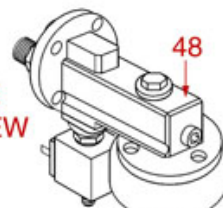

Suitable universal spare parts may not be included

BREW GROUP STANDARD AND BUSHING

STANDARD

STANDARD ITALY

PASSANTE-BUSHING PASSANT-SCHLAUFE

ASTORIA CMA

Position	LF code no.	Description
1	1528501	COUNTERSUNK HEAD SCREWS WITH SHELLM5x12
2	1081006	SHOWER SCREEN \varnothing 51.5 mm
2	1081007	SHOWER \varnothing 51.5 mm
3	1086501	SHOWER HOLDER DIFFUSER
4	1186622	GASKET FILTER HOLDER \varnothing 72x56x8 mm
4	1186678	GASKET FILTER HOLDER \varnothing 72x56x8.5 mm
4	1486029	GASKET FILTERHOLDER \varnothing 72x56x8.5 mm
4	1486030	GASKET FILTERHOLDER \varnothing 72x56x8 mm
4	1786062	GASKET FILTER HOLDER \varnothing 72x56x8 mm
5	1002501	FILTER HOLDER COUPLING
6	1186190	O-RING 04187 VITON
6	1186461	O-RING 0158 mm SILICONE
7	1184012	CYLINDER HEAD SCREW M5x10
8	1186771	COPPER FLAT GASKET \varnothing 8,5x5x1 mm
10	1186414	O-RING 0119 EPDM
11	1439003	CAP \varnothing 18 mm FOR BREW GROUP
12	1186619	COPPER FLAT GASKET \varnothing 18x14x1.5 mm
13	1349112	FITTING \varnothing 1/4"M-3/8"M
14	1324049	SUCTION PIPE M8
15	1449024	SUCTION PIPE
16	1186451	COFFEE GROUP GASKET \varnothing 88x40x2 mm
17	1186415	FLAT PTFE GASKET
18	1186611	O-RING 02025 RED SILICONE
18	1186612	O-RING 02025 VITON
19	1120330	3-WAY SOLENOID VALVE LUCIFER 240V 50Hz
19	1120335	3-WAY SOLENOID VALVE PARKER 230V 50/60Hz
20	1450551	DRAIN PIPE \varnothing 1/8"x92 mm
21	1455034	CYLINDER HEAD SCREW M4x10
22	1160566	STAINLESS STEEL WATER FILTER \varnothing 8 mm
24	1160501	WATER FILTER \varnothing 14x10x12 mm
25	1190003	RUBBER SHIM \varnothing 70x57x1 mm EPDM
28	1160339	BLIND FILTER
29	1160053	2 CUPS FILTER 14 gr
30	1160052	1 CUP FILTER 7 gr
31	1250002	S/STEEL FILTER LOCKING SPRING \varnothing 1.20 mm
31	1250101	FILTER BLOCKING SPRING \varnothing 1,00 mm INOX
32	1165013	FILTER HOLDER ASSY CMA ASTORIA
33	1186774	BURN PREVENTING RING FOR HANDLE
34	1241206	BLACK FILTER HOLDER HANDLE M12
35	1241469	CHROME PLATED CAP FOR FILTER HOLDER KNOB
36	1022003	CHROME-PLATED SPOUT EXTENSION \varnothing 3/8"
37	1022501	SINGLE SPOUT \varnothing 3/8"
39	1022506	DOUBLE SPOUT \varnothing 3/8"
40	1160345	2 CUPS FILTER 18 gr
41	1165006	FILTER HOLDER COFFEE MACHINES
42	1241501	FILTER HOLDER HANDLE M12
44	1186619	COPPER FLAT GASKET \varnothing 18x14x1.5 mm
45	1349018	FITTING \varnothing 3/8"M-1/4"M
46	1500004	NOZZLE M5x1 HOLE \varnothing 0.8 mm
48	1192208	EXCHANGER BREW GROUP COMPLETE
49	3120034	FEMALE LARGE CONNECTOR
50	1241067	FILTER KNOB M12
51	1192209	EXCHANGER BREW GROUP
52	1439048	BOILER CAP \varnothing 1/4"M
53	1500004	NOZZLE M5x1 HOLE \varnothing 0.8 mm
54	1190051	PAPER SEAL \varnothing 70x57x0.8 mm
55	1120334	3-WAY MECHANICAL COMPONENT LUCIFER
55	1120339	3-WAY MECHANICAL COMPONENT PARKER
56	1120332	COIL LUCIFER/PARKER 220/240V 9W 50Hz
56	1120336	COIL PARKER ZB09 9W 110/120V 50/60Hz
56	3120032	COIL PARKER ZB09 9W 220/240V 50/60Hz
57	1187002	COFFEE GROUP GASKET \varnothing 88x40x2 mm
57	1786058	COFFEE GROUP GASKET \varnothing 88x40x2 mm
58	1160529	2-CUP FILTER 14 GRAMS
59	1160050	1 CUP FILTER 6 gr