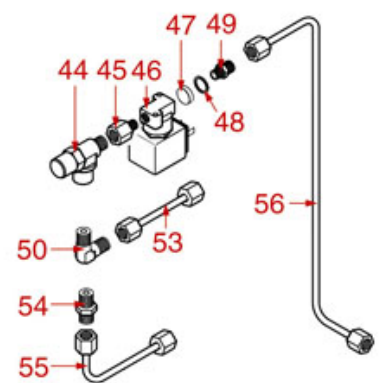

ADRIA
ARGENTA
DENISE - DORA
PRATIC

ADRIA
ARGENTA
DENISE - DORA
PRATIC

LISA - VANIA

AS1001

Positions without LF code no.: upon request

ASTORIA CMA

Position	LF code no.	Description
1	1348451	STEAM TAP BODY
2	1186201	GASKET FLAT PTFE \varnothing 21x16.8x2 mm
2	1186394	ASBESTOS FREE FLAT GASKET \varnothing 22x17x2 mm
3	1250547	SPRING \varnothing 11.5x16 mm
4	1186318	O-RING 03043 EPDM
5	1186334	WASHER
6	1186771	COPPER FLAT GASKET \varnothing 8,5x5x1 mm
7	1449093	CHROME WATER SPRINKLER M10
8	1186550	O-RING M 0060-10 RED SILICONE
9	1449096	STAINLESS STEEL WATER SPRINKLER M8
10	1449098	CHROME PL.STEAM PIPE COMPLETE \varnothing 8 mm
11	1449106	CHROME PL.STEAM PIPE COMPLETE \varnothing 8 mm
12	1449101	STAINLESS STEEL STEAM PIPE COMPL. \varnothing 8 mm
13	1449102	STAINLESS STEEL STEAM PIPE COMPL. \varnothing 8 mm
14	1449105	STAINLESS STEEL STEAM PIPE COMPL. \varnothing 8 mm
15	1449172	BURN PREVENTING HANDGRIP FOR PIPE \varnothing 8 mm
16	1348453	NUT M 26x1.5
17	1348025	HEXAGONAL NUT M3
18	1186316	EPDM FLAT GASKET \varnothing 15x4x4 mm 60 SH
18	1186527	FLAT EPDM GASKET \varnothing 15x4x4 mm 80 SH
19	1324056	TAP PISTON
20	1324077	WATER/STEAM TAP PIN
21	1250223	RADIAL SEEGER RING \varnothing 6 mm
22	1186377	GASKET HOLDER
23	1186333	COPPER FLAT GASKET \varnothing 26x20x2 mm
23	1186340	ASBESTOS FREE FLAT GASKET \varnothing 26x20x2 mm
24	1349458	TAP COUPLING
25	1186393	FLAT EPDM GASKET \varnothing 12.5x8x9 mm
25	1786263	FLAT GASKET EPDM \varnothing 12.5x8x9 mm
26	1186376	BRASS WASHER \varnothing 12x8x1 mm FLAT
27	1348458	TAP NUT
28	1348321	WATER/STEAM TAP
28	1348452	WATER/STEAM TAP PIN ROD
29	1449100	CHROME HEXAGONAL NUT
36	1241452	STEAM TAP KNOB
38	1449116	WATER PIPE NOZZLE M9 \varnothing 18 mm
39	1449099	WATER PIPE NOZZLE M10
41	1449095	CHROME COMPLETE WATER PIPE \varnothing 8 mm
44	1349083	MIXER FITTING
45	1349136	FITTING \varnothing 1/8"M-1/4"F
46	1120700	2-WAY SOLENOID VALVE PARKER 230V 50/60Hz
47	1160566	STAINLESS STEEL WATER FILTER \varnothing 8 mm
49	1349111	FITTING \varnothing 1/8"M 1/4"M
50	1349081	L-FITTING \varnothing 1/4"M 1/4"M
54	1349102	FITTING \varnothing 1/4"M-1/4"M
57	1241468	WATER TAP HANDLE
58	1241466	STEAM TAP KNOB
59	1241467	WATER TAP KNOB
60	1241451	STEAM TAP KNOB
61	1241453	WATER TAP KNOB
67	1186378	CONICAL PTFE SEAL \varnothing 14x7x6 mm
67	1186626	O-RING 0114 EPDM
68	1250547	SPRING \varnothing 11.5x16 mm
69	1449820	CHROME PLATED STEAM PIPE COMPLETE
69	1449821	CHROME PLATED STEAM PIPE COMPLETE
70	1449205	CHROME PLATED STEAM PIPE COMPLETE
71	1449204	ST.STEEL COMPLETE STEAM PIPE \varnothing 8 mm
72	1449203	COMPLETE STAINLESS STEEL STEAM PIPE
100	1079030	KIT CAPPUCINATORE ASTORIA/CMA