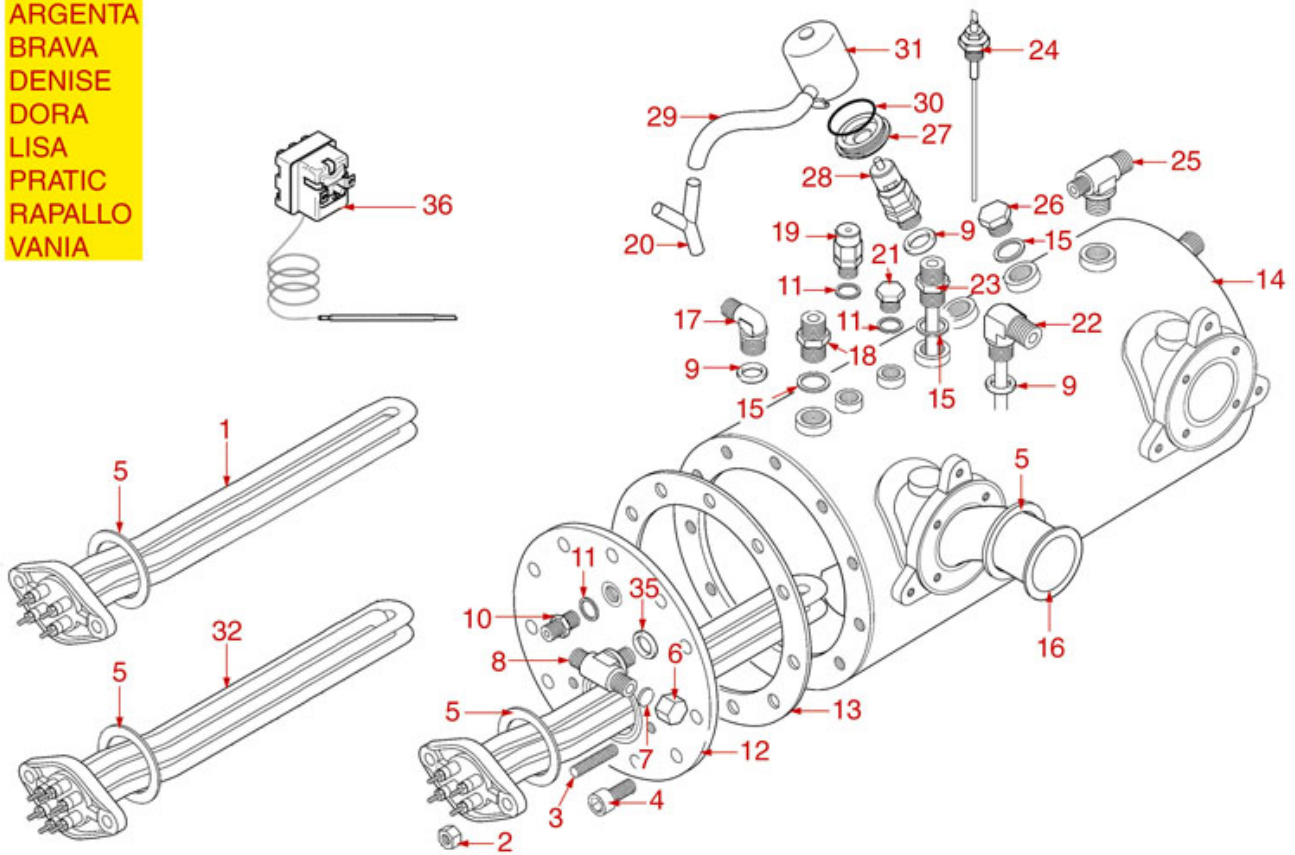

BOILER WITH EXTRACTABLE EXCHANGER

ARGENTA
BRAVA
DENISE
DORA
LISA
PRATIC
RAPALLO
VANIA

ARGENTA
BRAVA
DENISE
DORA
LISA
PRATIC
RAPALLO
VANIA