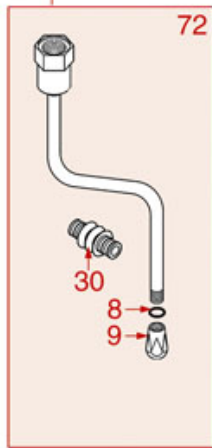

AS1001

Positions without LF code no.: upon request