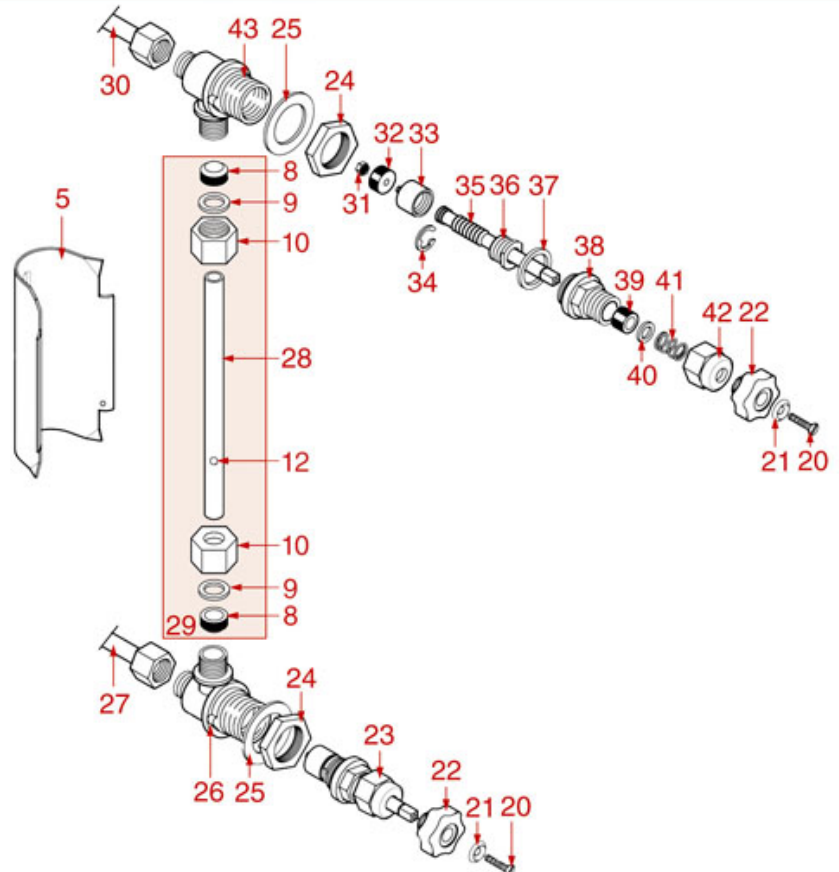

WATER LEVEL

ARGENTA
BRAVA
DENISE
DIVINA
DORA
GLORIA
LISA
PERLA4D
PRATIC
VANIA

RAPALLO

AS2501