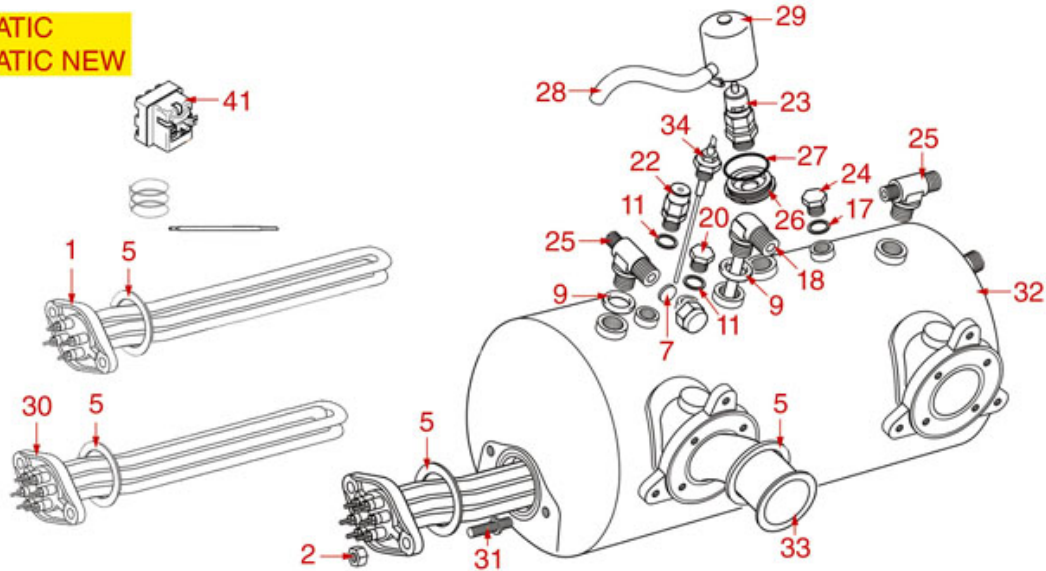

**PRATIC
PRATIC NEW**

COMPACT