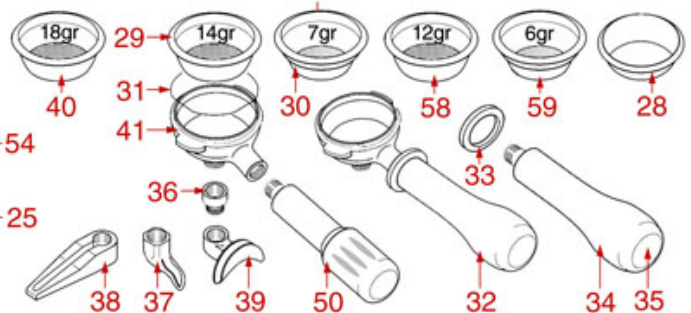

Suitable universal spare parts may not be included

BREW GROUP STANDARD AND BUSHING

STANDARD

STANDARD ITALY

PASSANTE-BUSHING PASSANT-SCHLAUFE

ASTORIA CMA

Position	LF code no.	Description
1	1528501	COUNTERSUNK HEAD SCREWS WITH SHELLM5x12
2	1081006	SHOWER SCREEN \varnothing 51.5 mm
2	1081007	SHOWER \varnothing 51.5 mm
3	1086501	SHOWER HOLDER DIFFUSER
4	1186622	GASKET FILTER HOLDER \varnothing 72x56x8 mm
4	1186678	GASKET FILTER HOLDER \varnothing 72x56x8.5 mm
4	1486029	GASKET FILTERHOLDER \varnothing 72x56x8.5 mm
4	1486030	GASKET FILTERHOLDER \varnothing 72x56x8 mm
4	1786062	GASKET FILTER HOLDER \varnothing 72x56x8 mm
5	1002501	FILTER HOLDER COUPLING
6	1186190	O-RING 04187 VITON
6	1186461	O-RING 0158 mm SILICONE
7	1184012	CYLINDER HEAD SCREW M5x10
8	1186771	COPPER FLAT GASKET \varnothing 8,5x5x1 mm
10	1186414	O-RING 0119 EPDM
11	1439003	CAP \varnothing 18 mm FOR BREW GROUP
12	1186619	COPPER FLAT GASKET \varnothing 18x14x1.5 mm
13	1349112	FITTING \varnothing 1/4"M-3/8"M
14	1324049	SUCTION PIPE M8
15	1449024	SUCTION PIPE
16	1186451	COFFEE GROUP GASKET \varnothing 88x40x2 mm
17	1186415	FLAT PTFE GASKET
18	1186611	O-RING 02025 RED SILICONE
18	1186612	O-RING 02025 VITON
19	1120330	3-WAY SOLENOID VALVE LUCIFER 240V 50Hz
19	1120335	3-WAY SOLENOID VALVE PARKER 230V 50/60Hz
20	1450551	DRAIN PIPE \varnothing 1/8"x92 mm
21	1455034	CYLINDER HEAD SCREW M4x10
22	1160566	STAINLESS STEEL WATER FILTER \varnothing 8 mm
24	1160501	WATER FILTER \varnothing 14x10x12 mm
25	1190003	RUBBER SHIM \varnothing 70x57x1 mm EPDM
28	1160339	BLIND FILTER
29	1160053	2 CUPS FILTER 14 gr
30	1160052	1 CUP FILTER 7 gr
31	1250002	S/STEEL FILTER LOCKING SPRING \varnothing 1.20 mm
31	1250101	FILTER BLOCKING SPRING \varnothing 1,00 mm INOX
32	1165013	FILTER HOLDER ASSY CMA ASTORIA
33	1186774	BURN PREVENTING RING FOR HANDLE
34	1241206	BLACK FILTER HOLDER HANDLE M12
35	1241469	CHROME PLATED CAP FOR FILTER HOLDER KNOB
36	1022003	CHROME-PLATED SPOUT EXTENSION \varnothing 3/8"
37	1022501	SINGLE SPOUT \varnothing 3/8"
39	1022506	DOUBLE SPOUT \varnothing 3/8"
40	1160345	2 CUPS FILTER 18 gr
41	1165006	FILTER HOLDER COFFEE MACHINES
42	1241501	FILTER HOLDER HANDLE M12
44	1186619	COPPER FLAT GASKET \varnothing 18x14x1.5 mm
45	1349018	FITTING \varnothing 3/8"M-1/4"M
46	1500004	NOZZLE M5x1 HOLE \varnothing 0.8 mm
48	1192208	EXCHANGER BREW GROUP COMPLETE
49	3120034	FEMALE LARGE CONNECTOR
50	1241067	FILTER KNOB M12
51	1192209	EXCHANGER BREW GROUP
52	1439048	BOILER CAP \varnothing 1/4"M
53	1500004	NOZZLE M5x1 HOLE \varnothing 0.8 mm
54	1190051	PAPER SEAL \varnothing 70x57x0.8 mm
55	1120334	3-WAY MECHANICAL COMPONENT LUCIFER
55	1120339	3-WAY MECHANICAL COMPONENT PARKER
56	1120332	COIL LUCIFER/PARKER 220/240V 9W 50Hz
56	1120336	COIL PARKER ZB09 9W 110/120V 50/60Hz
56	3120032	COIL PARKER ZB09 9W 220/240V 50/60Hz
57	1187002	COFFEE GROUP GASKET \varnothing 88x40x2 mm
57	1786058	COFFEE GROUP GASKET \varnothing 88x40x2 mm
58	1160529	2-CUP FILTER 14 GRAMS
59	1160050	1 CUP FILTER 6 gr