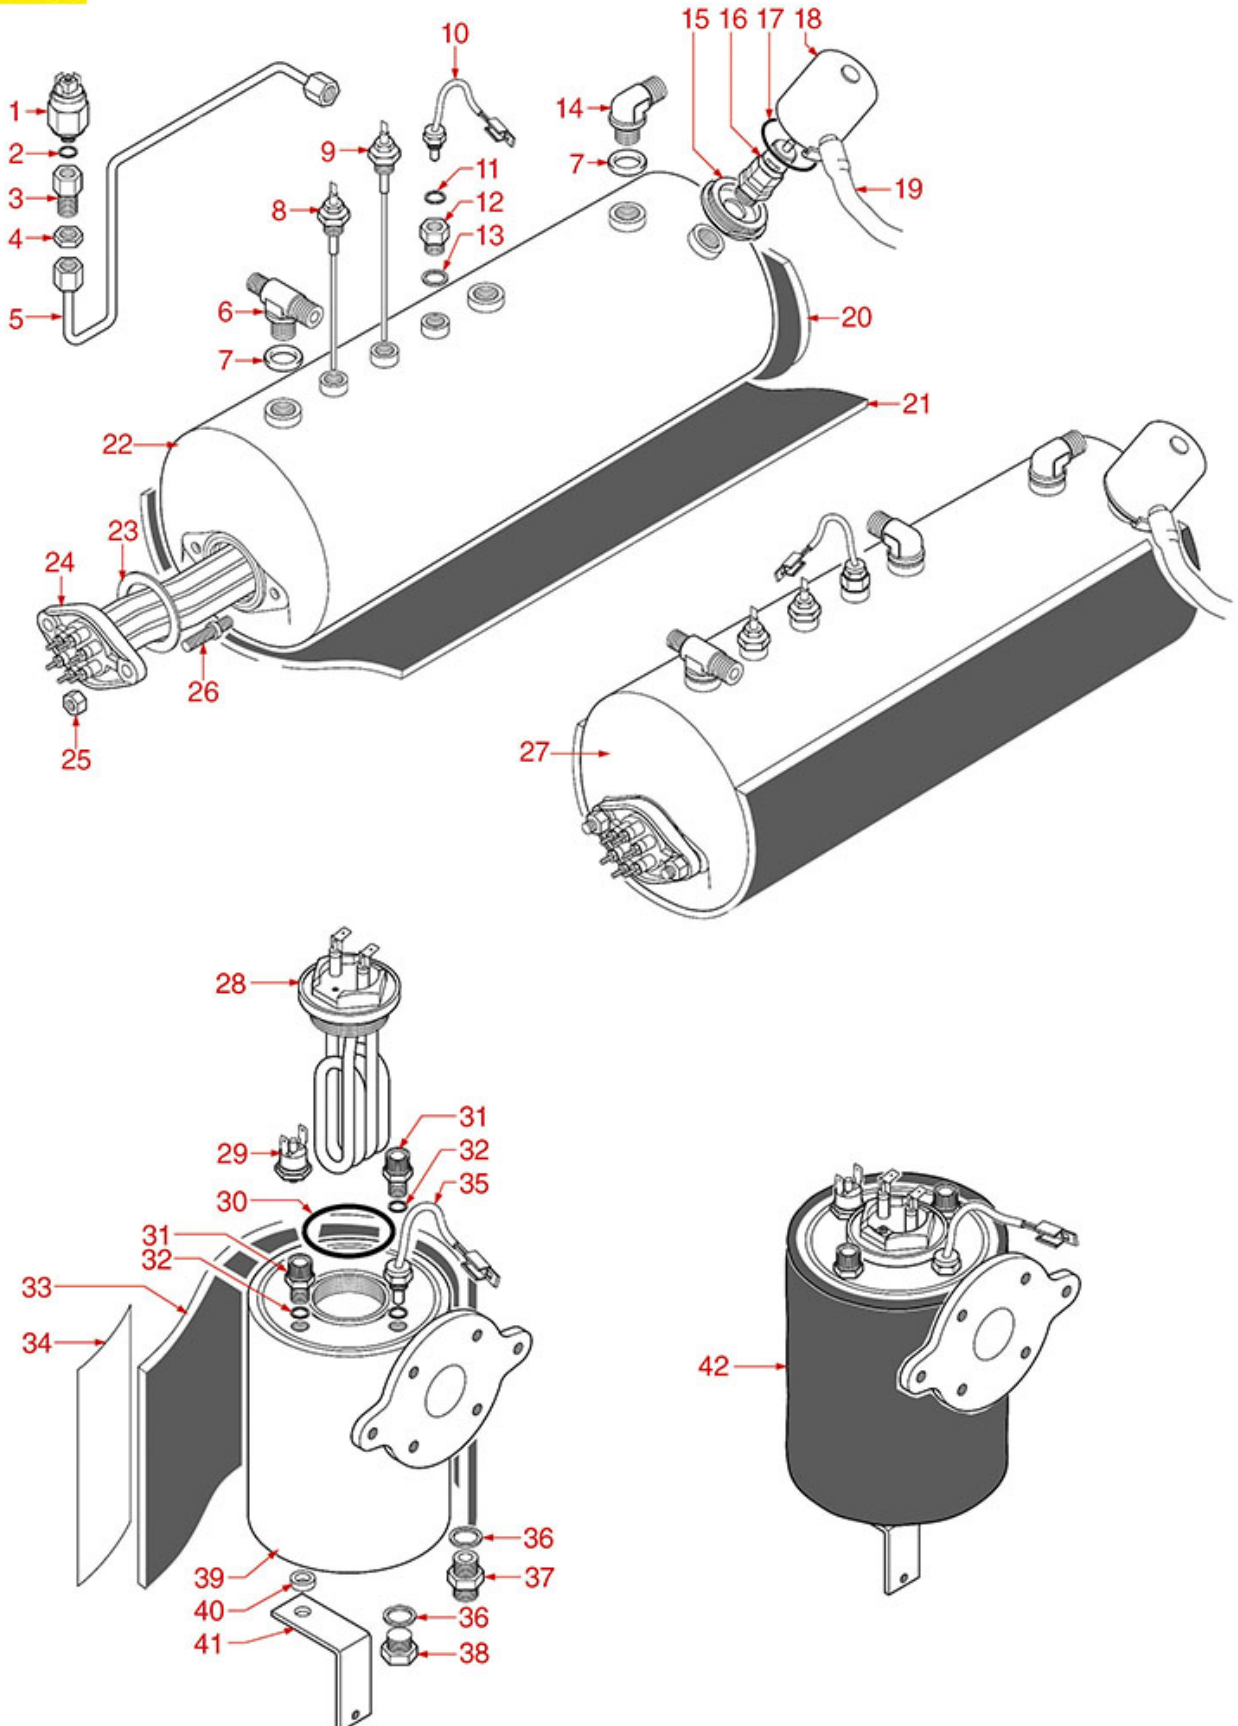

SERVICE BOILER AND GROUPS PLUS 4 YOU

PLUS 4 YOU

AS3601

Positions without LF code no.: upon request

ASTORIA CMA

Position	LF code no.	Description
1	1320019	PRESSURE SWITCH ES31 1.5 BAR \varnothing 1/8"M
2	1186917	FLAT COPPER GASKET \varnothing 13x10x1 mm
7	1186186	ROUND COPPER GASKET \varnothing 23x17x3 mm
8	5030757	LEVEL PROBE \varnothing 1/4"M-100 mm
9	1341750	LEVEL PROBE \varnothing 1/4"M-125 mm
10	1397053	TEMPERATURE PROBE NTC
11	1186917	FLAT COPPER GASKET \varnothing 13x10x1 mm
13	1186619	COPPER FLAT GASKET \varnothing 18x14x1.5 mm
14	1349084	ELBOW FITTING \varnothing 3/8"M-3/8"M
15	1523002	PROTECTION FLANGE FOR BOILER VALVE
16	1515120	BOILER VALVE \varnothing 3/8"M 1.9bar CE-PED
16	1523409	BOILER VALVE \varnothing 3/8"M
17	1186184	VITON O-RING 03156
18	1523402	SAFETY VALVE PROTECTION
19	1449287	SILICONE HOSE \varnothing 8x10 SHORE 60 - 100 m
19	1449687	SILICONE HOSE \varnothing 8x10 SHORE 60 - 10 m
23	1186179	PTFE FLAT GASKET \varnothing 57x43x3 mm
24	1755071	HEATING ELEMENT 5000W 230/240V
24	1755215	HEATING ELEMENT 3000/3266W 230/240V
28	1755257	HEATING ELEMENT 1000/1090W 230/240V
29	1444206	CONTACT THERMOSTAT 145°C M4
30	3186175	EPDM O-RING GASKET 04175
31	1349111	FITTING \varnothing 1/8"M 1/4"M
32	1186917	FLAT COPPER GASKET \varnothing 13x10x1 mm
35	1397053	TEMPERATURE PROBE NTC
36	1186619	COPPER FLAT GASKET \varnothing 18x14x1.5 mm
37	1349102	FITTING \varnothing 1/4"M-1/4"M
38	1439048	BOILER CAP \varnothing 1/4"M