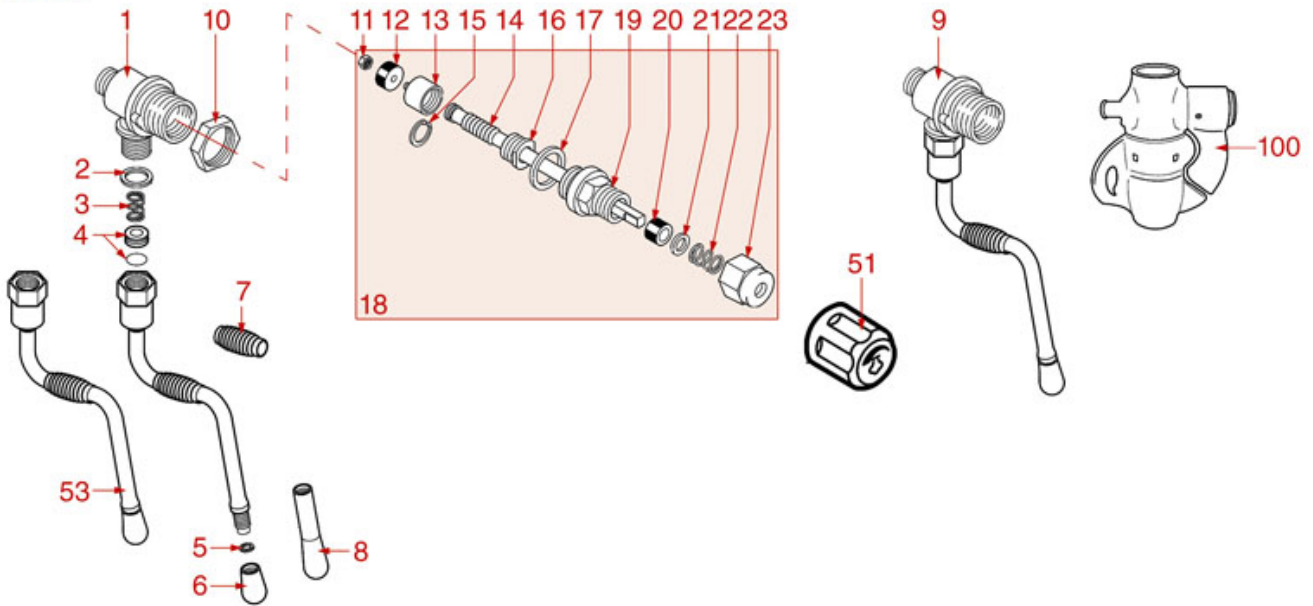

WATER/STEAM TAPS

DIVINA

AS1201

ASTORIA CMA

Position	LF code no.	Description
1	1348451	STEAM TAP BODY
2	1186201	GASKET FLAT PTFE $\varnothing$ 21x16.8x2 mm
2	1186394	ASBESTOS FREE FLAT GASKET $\varnothing$ 22x17x2 mm
3	1250547	SPRING $\varnothing$ 11.5x16 mm
4	1186378	CONICAL PTFE SEAL $\varnothing$ 14x7x6 mm
4	1186626	O-RING 0114 EPDM
7	1186180	BURN PREVENTING RUBBERPIECE $\varnothing$ 10 mm
10	1348453	NUT M 26x1.5
11	1348025	HEXAGONAL NUT M3
12	1186316	EPDM FLAT GASKET $\varnothing$ 15x4x4 mm 60 SH
12	1186527	FLAT EPDM GASKET $\varnothing$ 15x4x4 mm 80 SH
13	1324056	TAP PISTON
15	1250223	RADIAL SEEGER RING $\varnothing$ 6 mm
16	1186377	GASKET HOLDER
17	1186333	COPPER FLAT GASKET $\varnothing$ 26x20x2 mm
17	1186340	ASBESTOS FREE FLAT GASKET $\varnothing$ 26x20x2 mm
18	1348077	WATER/STEAM TAP PIN ROD
19	1349458	TAP COUPLING
20	1186393	FLAT EPDM GASKET $\varnothing$ 12.5x8x9 mm
20	1786263	FLAT GASKET EPDM $\varnothing$ 12.5x8x9 mm
21	1186376	BRASS WASHER $\varnothing$ 12x8x1 mm FLAT
22	1250547	SPRING $\varnothing$ 11.5x16 mm
23	1348458	TAP NUT
26	1449097	STAINLESS STEEL WATER SPRINKLER M10
29	1348077	WATER/STEAM TAP PIN ROD
31	1439021	CAP $\varnothing$ 1/4" F HEIGHT 16 mm NUT 17 mm
34	1349079	L- FITTING $\varnothing$ 1/4" M 1/8" M
35	1186771	COPPER FLAT GASKET $\varnothing$ 8,5x5x1 mm
36	1160566	STAINLESS STEEL WATER FILTER $\varnothing$ 8 mm
37	1120700	2-WAY SOLENOID VALVE PARKER 230V 50/60Hz
40	1349083	MIXER FITTING
41	1349136	FITTING $\varnothing$ 1/8" M-1/4" F
42	1349081	L-FITTING $\varnothing$ 1/4" M 1/4" M
43	1160566	STAINLESS STEEL WATER FILTER $\varnothing$ 8 mm
44	1349111	FITTING $\varnothing$ 1/8" M 1/4" M
50	1349102	FITTING $\varnothing$ 1/4" M-1/4" M
51	1241452	STEAM TAP KNOB
52	1241468	WATER TAP HANDLE
53	1449103	STAINLESS STEEL STEAM PIPE COMPL. $\varnothing$ 10mm
100	1079030	KIT CAPPUCCINATORE ASTORIA/CMA