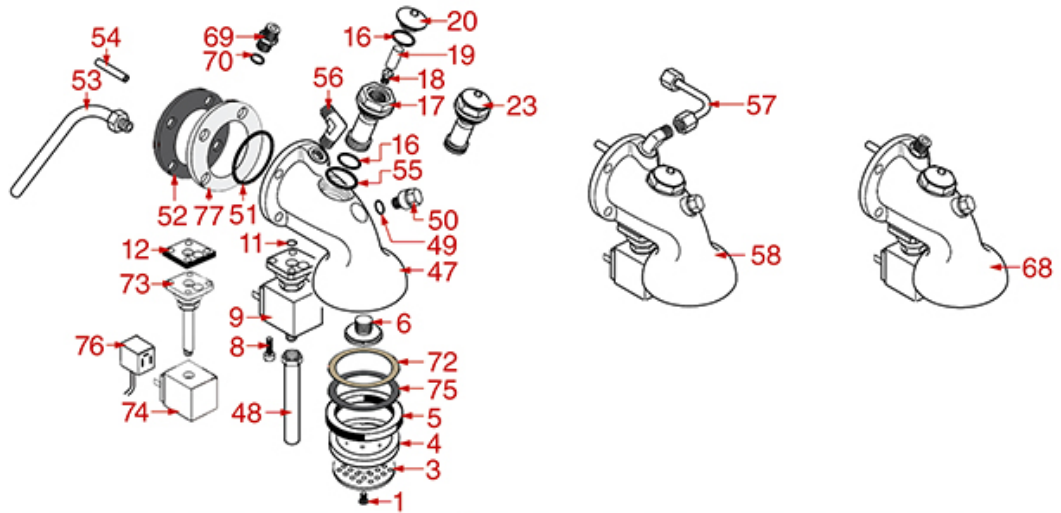

BREW GROUP CTS

DIVINA GLORIA PERLA 4D

DIVINA GLORIA

RAPALLO BRAVA

SIBILLA BRAVA

SIBILLA

ASTORIA CMA

Pos.	LF code no.	Description	Pos.	LF code no.	Description
1	1528011	SHOWER SCREW M5x20	75	1190003	RUBBER SHIM ø 70x57x1 mm EPDM
2	1528054	SHAPED S/STEEL WASHER ø 12x5x1 mm	76	3120034	FEMALE LARGE CONNECTOR
3	1081006	SHOWER SCREEN ø 51.5 mm	77	1187002	COFFEE GROUP GASKET ø 88x40x2 mm
3	1081007	SHOWER ø 51.5 mm	77	1786058	COFFEE GROUP GASKET ø 88x40x2 mm
4	1086501	SHOWER HOLDER DIFFUSER	78	1241067	FILTER KNOB M12
5	1186622	GASKET FILTER HOLDER ø 72x56x8 mm	79	1160053	2 CUPS FILTER 14 gr
5	1186678	GASKET FILTER HOLDER ø 72x56x8.5 mm	80	1160052	1 CUP FILTER 7 gr
5	1486029	GASKET FILTERHOLDER ø 72x56x8.5 mm			
5	1486030	GASKET FILTERHOLDER ø 72x56x8 mm			
5	1786062	GASKET FILTER HOLDER ø 72x56x8 mm			
6	1501300	BREW GROUP SPRAY NOZZLE ø 31.5 mm M18x2			
7	1450551	DRAIN PIPE ø 1/8"x92 mm			
8	1455034	CYLINDER HEAD SCREW M4x10			
9	1120330	3-WAY SOLENOID VALVE LUCIFER 240V 50Hz			
9	1120335	3-WAY SOLENOID VALVE PARKER 230V 50/60Hz			
11	1186611	O-RING 02025 RED SILICONE			
11	1186612	O-RING 02025 VITON			
12	1186415	FLAT PTFE GASKET			
13	1349103	FITTING ø 3/8"M-3/8"M			
14	1186772	O-RING GASKET M 0250-40 NBR			
15	1439034	CAP ø 28 mm FOR BREW GROUP			
16	3186287	O-RING 0123 EPDM			
18	1500300	NOZZLE M5x1 HOLE ø 0.7 mm			
19	1160517	WATER FILTER ø 8.5x22 mm			
20	1439035	CAP ø 18 mm FOR BREW GROUP			
21	1186770	PTFE FLAT GASKET ø 33x28x4 mm			
22	1186773	O-RING GASKET M 0170-30 NBR			
26	1528501	COUNTERSUNK HEAD SCREWS WITH SHELLM5x12			
27	1501301	BREW GROUP SPRAY NOZZLE M20x1.5			
28	1186189	PTFE FLAT GASKET ø 15x11x2 mm			
30	1192206	CTS NEUTRAL BREW GROUP			
31	1160339	BLIND FILTER			
32	1160529	2-CUP FILTER 14 GRAMS			
33	1160050	1 CUP FILTER 6 gr			
34	1250002	S/STEEL FILTER LOCKING SPRING ø 1.20 mm			
34	1250101	FILTER BLOCKING SPRING ø 1,00 mm INOX			
35	1186774	BURN PREVENTING RING FOR HANDLE			
36	1241206	BLACK FILTER HOLDER HANDLE M12			
37	1241469	CHROME PLATED CAP FOR FILTER HOLDER KNOB			
38	1165013	FILTER HOLDER ASSY CMA ASTORIA			
39	1022003	CHROME-PLATED SPOUT EXTENSION ø 3/8"			
40	1022501	SINGLE SPOUT ø 3/8"			
41	1022506	DOUBLE SPOUT ø 3/8"			
43	1160345	2 CUPS FILTER 18 gr			
44	1165006	FILTER HOLDER COFFEE MACHINES			
45	1241501	FILTER HOLDER HANDLE M12			
49	1186414	O-RING 0119 EPDM			
50	1439032	CAP ø 18 mm FOR BREW GROUP			
51	1186190	O-RING 04187 VITON			
52	1186451	COFFEE GROUP GASKET ø 88x40x2 mm			
53	1449024	SUCTION PIPE			
54	1324049	SUCTION PIPE M8			
55	1186772	O-RING GASKET M 0250-40 NBR			
60	1439033	CAP ø 14 mm FOR BREW GROUP			
63	1349085	ELBOW FITTING ø 1/4"M-1/4"M			
65	1186223	O-RING 02056 EPDM			
68	1192204	EXTRACTABLE DELIVERY GROUP			
69	1349200	COUPLING ø 3/8"M-1/4"M INJECTOR			
70	1186619	COPPER FLAT GASKET ø 18x14x1.5 mm			
72	1190021	PAPER SEAL ø 66x58x0.8 mm			
72	1190051	PAPER SEAL ø 70x57x0.8 mm			
73	1120334	3-WAY MECHANICAL COMPONENT LUCIFER			
73	1120339	3-WAY MECHANICAL COMPONENT PARKER			
74	1120332	COIL LUCIFER/PARKER 220/240V 9W 50Hz			
74	1120336	COIL PARKER ZB09 9W 110/120V 50/60Hz			
74	3120032	COIL PARKER ZB09 9W 220/240V 50/60Hz			