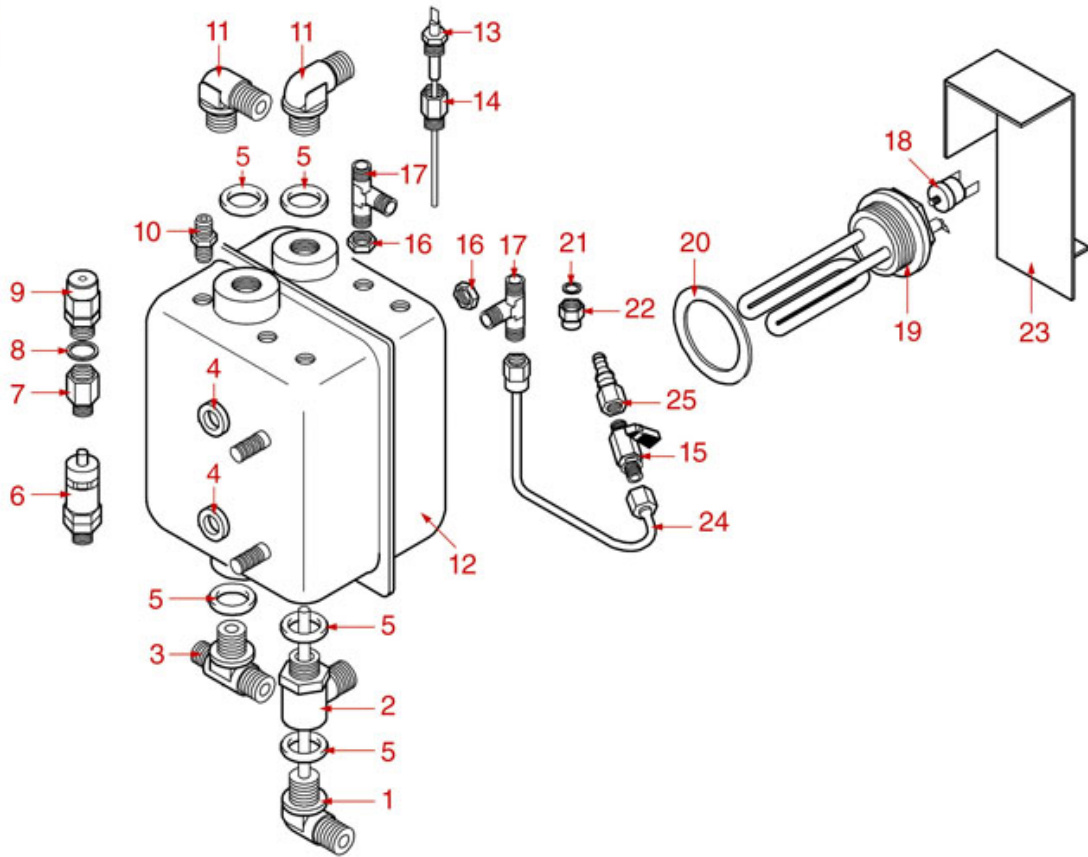

BOILER CK-CKE CKX-CKXE PRIMA

CK-CKE
CKX-CKXE