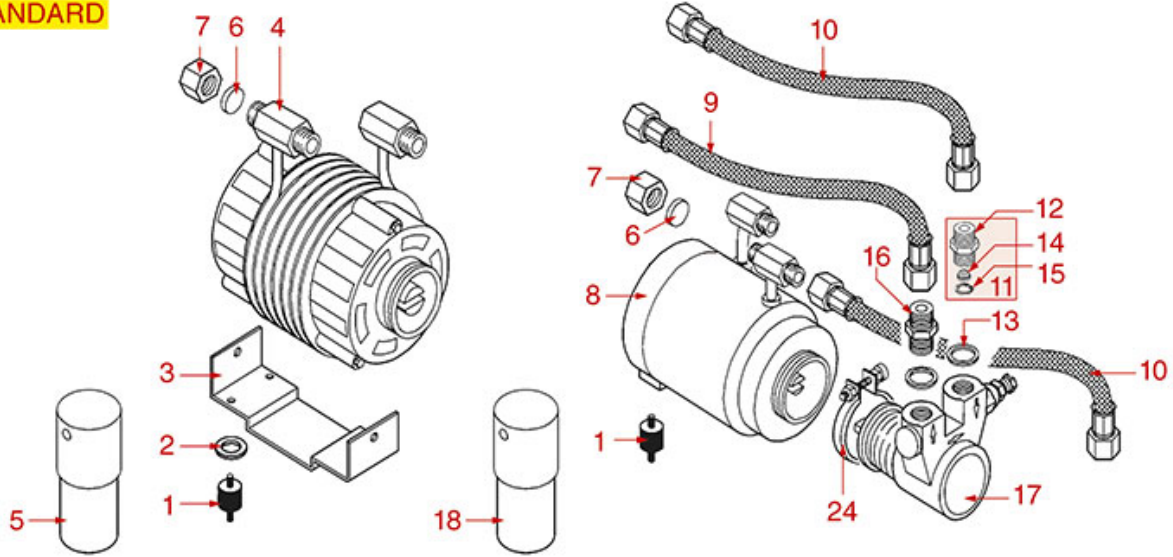

MOTORS AND PUMPS

STANDARD