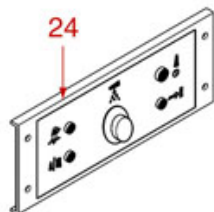

PUSH-BUTTONS

PERLA

SIBILLA