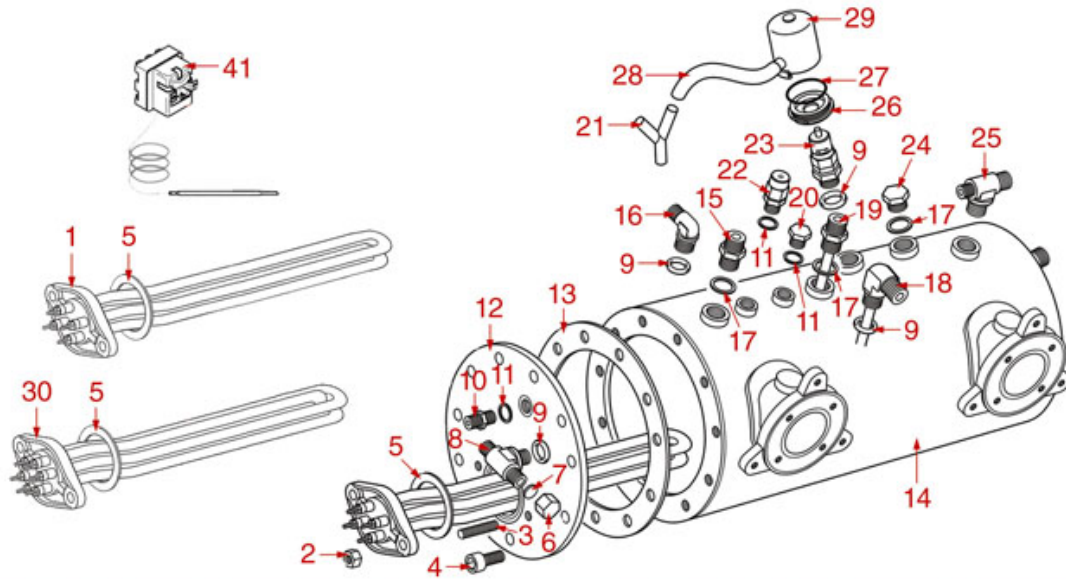

BOILER MODELS LEVER-PRT-COMPACT

AL