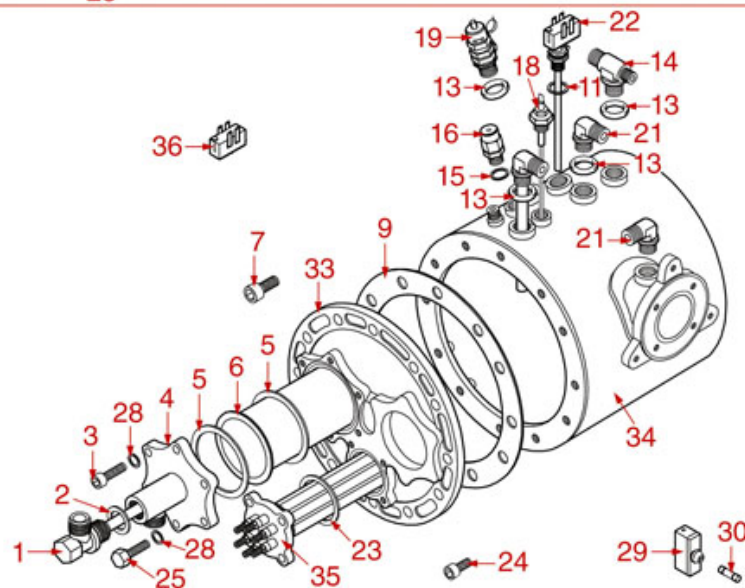

BOILER BOOSTED 1-2-3 GROUPS

BOOSTED 3GR

BOOSTED 2GR

BOOSTED 1GR

ASTORIA CMA

Position	LF code no.	Description
2	1186445	ROUND COPPER GASKET \varnothing 26x21.4x2 mm
5	1186188	FLAT PTFE GASKET \varnothing 72x61x2 mm
7	1528056	S/STEEL SCREW T.C.E.I. M10x20 UNI 5931
9	1186187	BOILER GASKET \varnothing 220x170x2 mm
11	1186620	COPPER FLAT GASKET \varnothing 22x17x1.5 mm
12	1439023	BOILER CAP \varnothing 3/8"M
13	1186186	ROUND COPPER GASKET \varnothing 23x17x3 mm
14	1349086	T SHAPED BRASS FITTING \varnothing 3/8"-3/8"-1/4"
15	1186619	COPPER FLAT GASKET \varnothing 18x14x1.5 mm
16	1523538	BOILER VALVE \varnothing 1/4"M
17	1449202	INJECTOR PIPE
18	1341750	LEVEL PROBE \varnothing 1/4"M-125 mm
18	1341751	LEVEL PROBE \varnothing 1/4"M-150 mm
19	1515120	BOILER VALVE \varnothing 3/8"M 1.9bar CE-PED
19	1523409	BOILER VALVE \varnothing 3/8"M
20	1349103	FITTING \varnothing 3/8"M-3/8"M
21	1349084	ELBOW FITTING \varnothing 3/8"M-3/8"M
22	1444203	THERMOSTAT FOR HEATING ELEMENT 400V 20A
23	1186608	PTFE FLAT GASKET \varnothing 50x40x2 mm
25	1184008	HEXAGON HEAD SCREW M8x25
27	1755609	HEATING ELEMENT 6000W 240V
32	1755610	HEATING ELEMENT 6000W 240V
35	1755254	HEATING ELEMENT 2350W 240V
36	1444205	THERMOSTAT FOR HEATING ELEMENT AUSTRIA