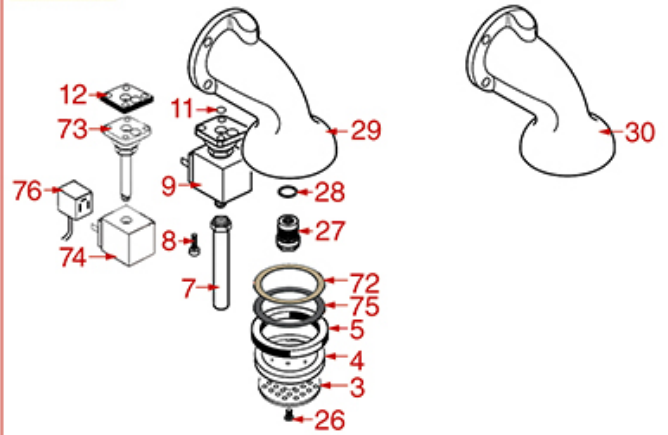

DIVINA GLORIA