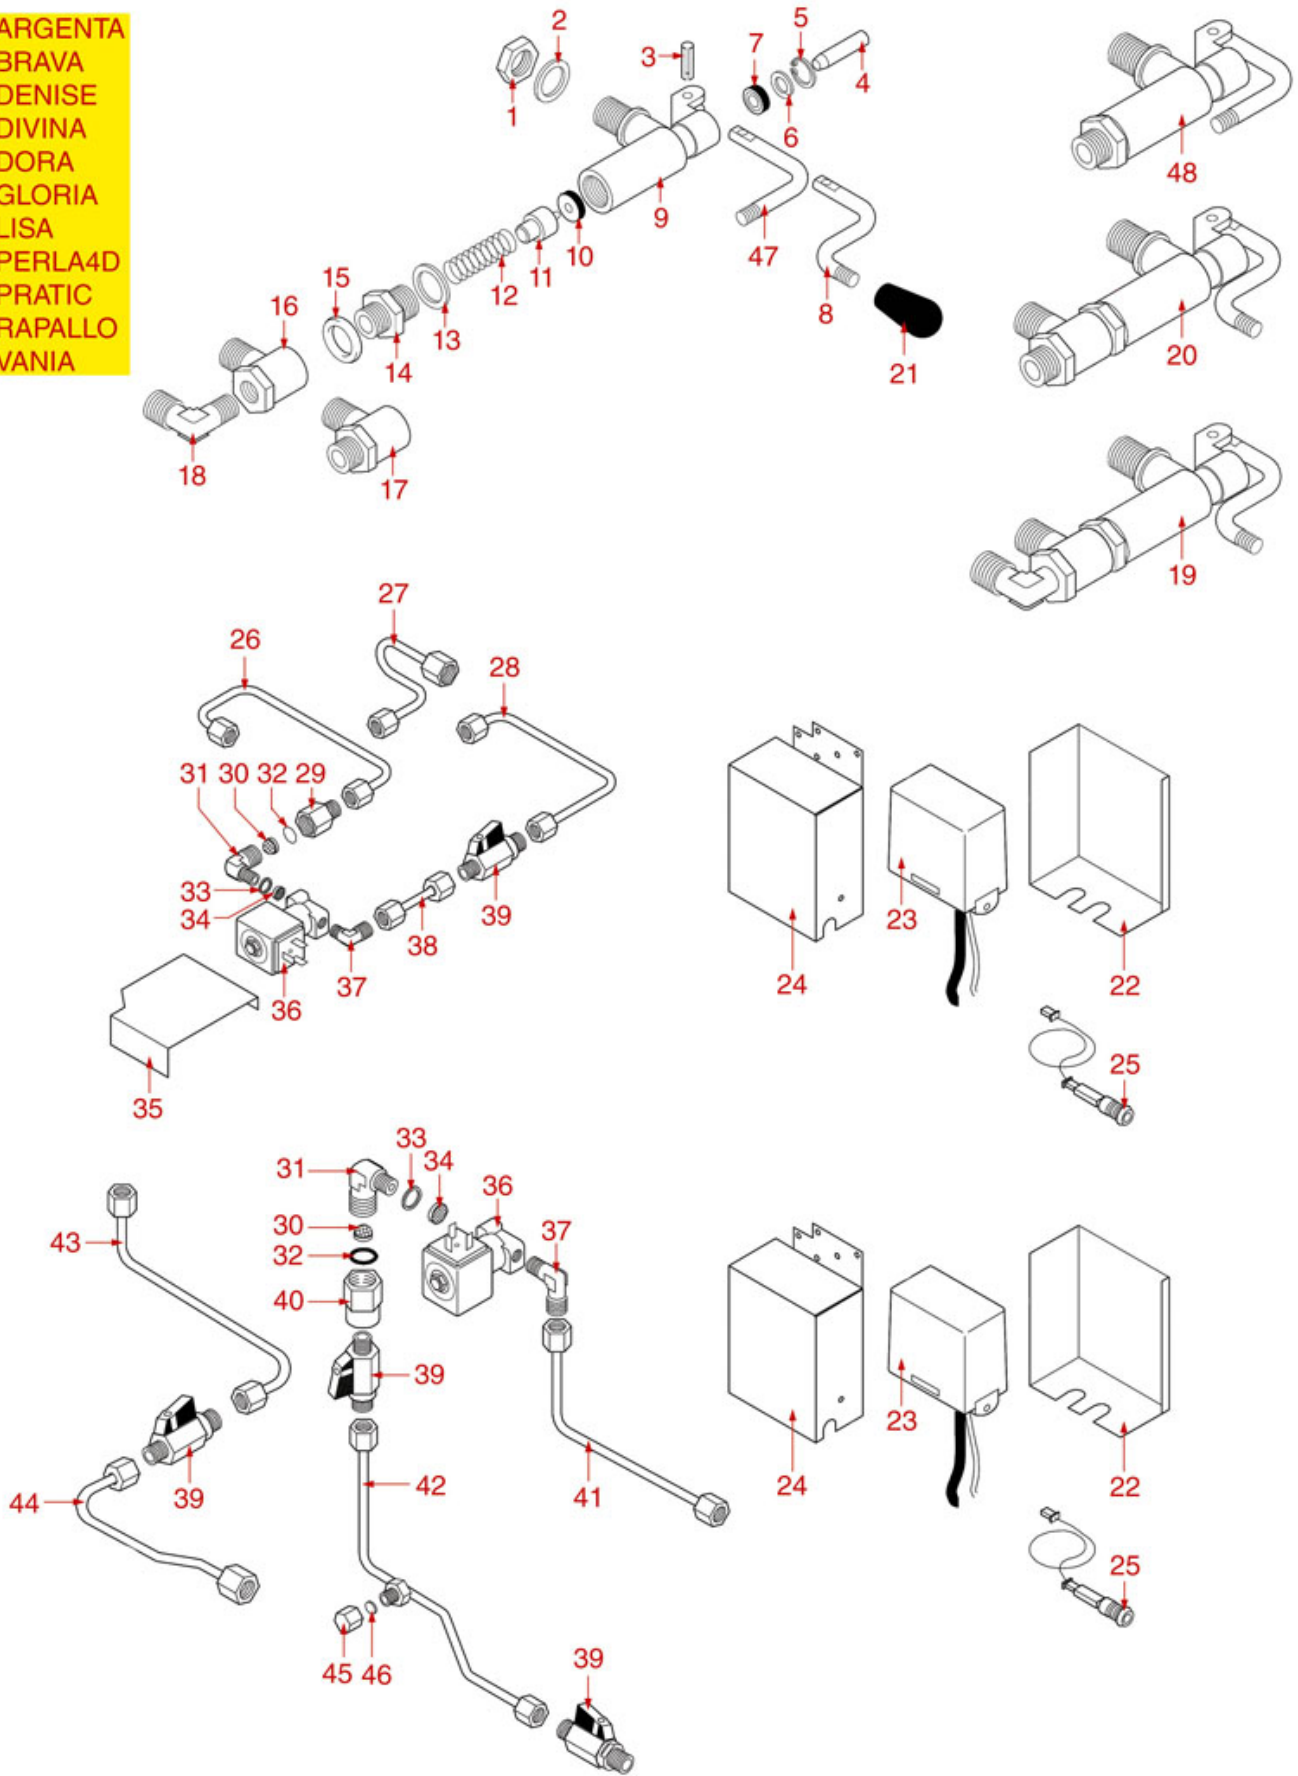

WATER INLET TAP

ARGENTA
BRAVA
DENISE
DIVINA
DORA
GLORIA
LISA
PERLA4D
PRATIC
RAPALLO
VANIA

ASTORIA CMA

Position	LF code no.	Description
1	1349042	BRASS NUT $\varnothing$ 3/8"
2	1186446	BRASS WASHER $\varnothing$ 28x17x2 mm FLAT
3	1250217	CLASP $\varnothing$ 5x20 mm
4	1324076	TAP PIN $\varnothing$ 8x35.6 mm
5	1250218	CIRCLIP J-14
6	1528095	BRASS WASHER FLAT $\varnothing$ 15.4x9x1 mm
7	1186491	LIP SEAL $\varnothing$ 14x7x5 mm
8	1225402	TAP LEVER
10	1186316	EPDM FLAT GASKET $\varnothing$ 15x4x4 mm 60 SH
10	1186527	FLAT EPDM GASKET $\varnothing$ 15x4x4 mm 80 SH
11	1348456	WATER INLET TAP PISTON
12	1250546	SPRING $\varnothing$ 14x44 mm
13	1186333	COPPER FLAT GASKET $\varnothing$ 26x20x2 mm
15	1186186	ROUND COPPER GASKET $\varnothing$ 23x17x3 mm
16	1349019	"T"-COUPLING 3/8"F 3/8"M FOR INJECTOR
19	1348459	INLET TAP
20	1348457	WATER INLET TAP
21	1241401	KNOB M8x1
23	1341311	LEVEL REGULATOR RL/1E/2C/F 230/240V
25	1341314	LED RED INDICATOR LIGHT
30	1160400	WATER FILTER $\varnothing$ 11 mm
31	1349080	ELBOW FITTING $\varnothing$ 3/8"M-1/8"M
32	1186422	O-RING 0108 EPDM
33	1186771	COPPER FLAT GASKET $\varnothing$ 8,5x5x1 mm
34	1160566	STAINLESS STEEL WATER FILTER $\varnothing$ 8 mm
36	1120700	2-WAY SOLENOID VALVE PARKER 230V 50/60Hz
37	1349079	L- FITTING $\varnothing$ 1/4"M 1/8"M
45	1439021	CAP $\varnothing$ 1/4"F HEIGHT 16 mm NUT 17 mm
47	1225401	TAP LEVER
48	1348401	WATER INLET TAP