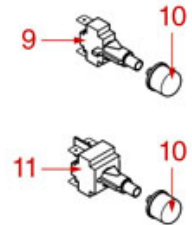

PUSH-BUTTONS

DORA

PRATIC

VANIA