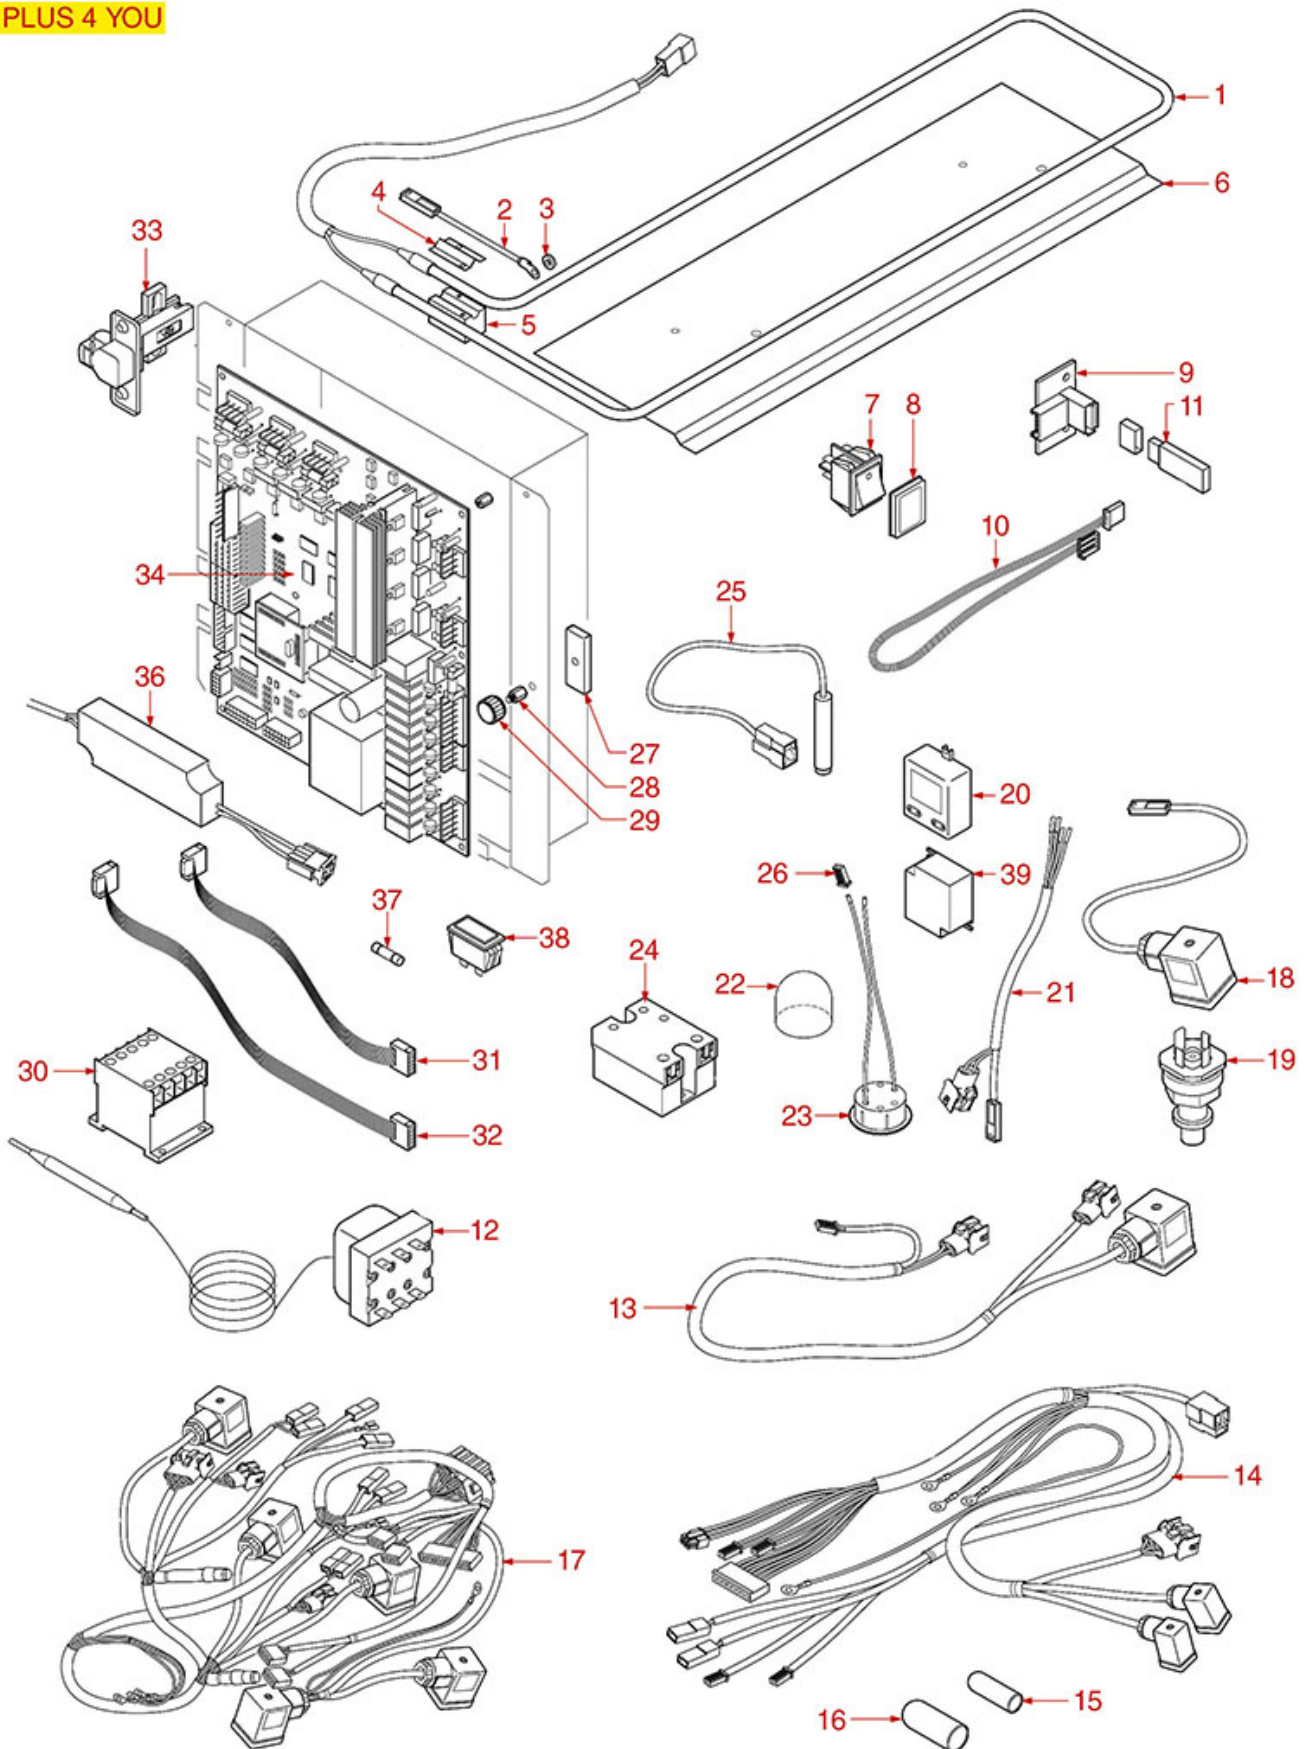

ELECTRICAL SYSTEM PLUS 4 YOU

PLUS 4 YOU

ASTORIA CMA

Position	LF code no.	Description
7	3319296	BLACK BIPOLAR SWITCH 16A 250V
8	3319501	PUSH-BUTTON PROTECTION CAP
12	1444509	THREE-PHASE THERMOSTAT 169°C
19	1320018	PRESSURE SW.MBS1900 0/16 bar 4.5/5.5VDC
24	1351020	STATIC RELAY RM1A60A50 50A 600V
30	1454004	CONTACTOR ABB B7-40-00
31	1050022	10 POLES FLAT CABLE 1350 mm
34	1390119	ELECTRONIC CIRCUIT BOARD CPU