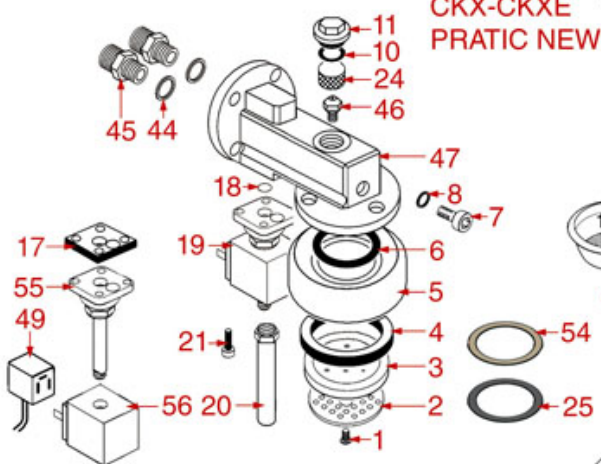

Suitable universal spare parts may not be included

BREW GROUP STANDARD AND BUSHING

STANDARD

STANDARD ITALY

PASSANTE-BUSHING PASSANT-SCHLAUFE

ASTORIA CMA

Position	LF code no.	Description
1	1528501	COUNTERSUNK HEAD SCREWS WITH SHELLM5x12
2	1081006	SHOWER SCREEN \varnothing 51.5 mm
2	1081007	SHOWER \varnothing 51.5 mm
3	1086501	SHOWER HOLDER DIFFUSER
4	1186622	GASKET FILTER HOLDER \varnothing 72x56x8 mm
4	1186678	GASKET FILTER HOLDER \varnothing 72x56x8.5 mm
4	1486029	GASKET FILTERHOLDER \varnothing 72x56x8.5 mm
4	1486030	GASKET FILTERHOLDER \varnothing 72x56x8 mm
4	1786062	GASKET FILTER HOLDER \varnothing 72x56x8 mm
5	1002501	FILTER HOLDER COUPLING
6	1186190	O-RING 04187 VITON
6	1186461	O-RING 0158 mm SILICONE
7	1184012	CYLINDER HEAD SCREW M5x10
8	1186771	COPPER FLAT GASKET \varnothing 8,5x5x1 mm
10	1186414	O-RING 0119 EPDM
11	1439003	CAP \varnothing 18 mm FOR BREW GROUP
12	1186619	COPPER FLAT GASKET \varnothing 18x14x1.5 mm
13	1349112	FITTING \varnothing 1/4"M-3/8"M
14	1324049	SUCTION PIPE M8
15	1449024	SUCTION PIPE
16	1186451	COFFEE GROUP GASKET \varnothing 88x40x2 mm
17	1186415	FLAT PTFE GASKET
18	1186611	O-RING 02025 RED SILICONE
18	1186612	O-RING 02025 VITON
19	1120330	3-WAY SOLENOID VALVE LUCIFER 240V 50Hz
19	1120335	3-WAY SOLENOID VALVE PARKER 230V 50/60Hz
20	1450551	DRAIN PIPE \varnothing 1/8"x92 mm
21	1455034	CYLINDER HEAD SCREW M4x10
22	1160566	STAINLESS STEEL WATER FILTER \varnothing 8 mm
24	1160501	WATER FILTER \varnothing 14x10x12 mm
25	1190003	RUBBER SHIM \varnothing 70x57x1 mm EPDM
28	1160339	BLIND FILTER
29	1160053	2 CUPS FILTER 14 gr
30	1160052	1 CUP FILTER 7 gr
31	1250002	S/STEEL FILTER LOCKING SPRING \varnothing 1.20 mm
31	1250101	FILTER BLOCKING SPRING \varnothing 1,00 mm INOX
32	1165013	FILTER HOLDER ASSY CMA ASTORIA
33	1186774	BURN PREVENTING RING FOR HANDLE
34	1241206	BLACK FILTER HOLDER HANDLE M12
35	1241469	CHROME PLATED CAP FOR FILTER HOLDER KNOB
36	1022003	CHROME-PLATED SPOUT EXTENSION \varnothing 3/8"
37	1022501	SINGLE SPOUT \varnothing 3/8"
39	1022506	DOUBLE SPOUT \varnothing 3/8"
40	1160345	2 CUPS FILTER 18 gr
41	1165006	FILTER HOLDER COFFEE MACHINES
42	1241501	FILTER HOLDER HANDLE M12
44	1186619	COPPER FLAT GASKET \varnothing 18x14x1.5 mm
45	1349018	FITTING \varnothing 3/8"M-1/4"M
46	1500004	NOZZLE M5x1 HOLE \varnothing 0.8 mm
48	1192208	EXCHANGER BREW GROUP COMPLETE
49	3120034	FEMALE LARGE CONNECTOR
50	1241067	FILTER KNOB M12
51	1192209	EXCHANGER BREW GROUP
52	1439048	BOILER CAP \varnothing 1/4"M
53	1500004	NOZZLE M5x1 HOLE \varnothing 0.8 mm
54	1190051	PAPER SEAL \varnothing 70x57x0.8 mm
55	1120334	3-WAY MECHANICAL COMPONENT LUCIFER
55	1120339	3-WAY MECHANICAL COMPONENT PARKER
56	1120332	COIL LUCIFER/PARKER 220/240V 9W 50Hz
56	1120336	COIL PARKER ZB09 9W 110/120V 50/60Hz
56	3120032	COIL PARKER ZB09 9W 220/240V 50/60Hz
57	1187002	COFFEE GROUP GASKET \varnothing 88x40x2 mm
57	1786058	COFFEE GROUP GASKET \varnothing 88x40x2 mm
58	1160529	2-CUP FILTER 14 GRAMS
59	1160050	1 CUP FILTER 6 gr