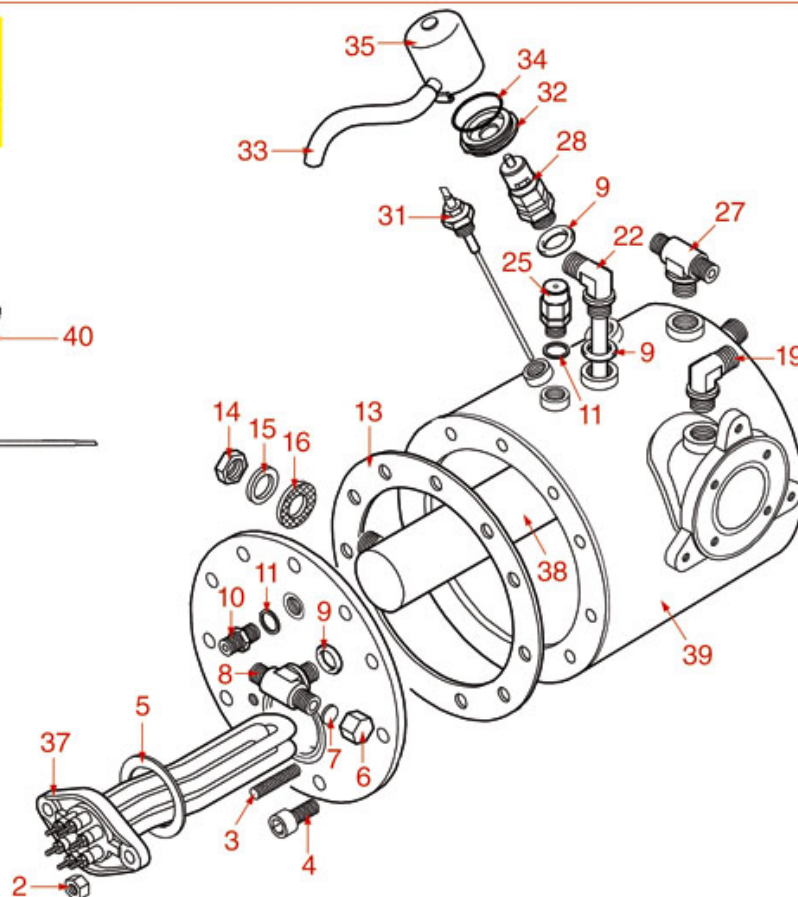

CARTUCCIA
EXCHANGER
EINSATZ AUSTAUSCHER
CARTUCHO