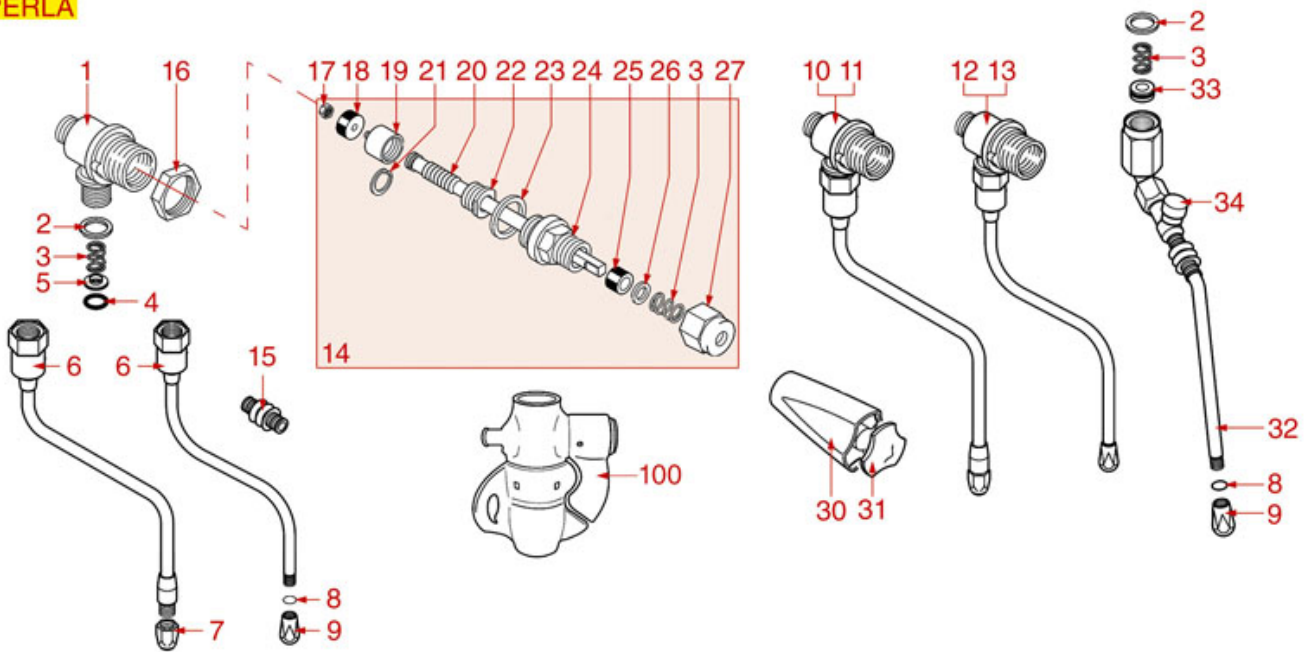

WATER/STEAM TAPS

PERLA

ASTORIA CMA

Position	LF code no.	Description
1	1348451	STEAM TAP BODY
2	1186201	GASKET FLAT PTFE $\varnothing$ 21x16.8x2 mm
2	1186394	ASBESTOS FREE FLAT GASKET $\varnothing$ 22x17x2 mm
3	1250547	SPRING $\varnothing$ 11.5x16 mm
4	1186318	O-RING 03043 EPDM
5	1186334	WASHER
6	1449100	CHROME HEXAGONAL NUT
7	1449093	CHROME WATER SPRINKLER M10
8	1186550	O-RING M 0060-10 RED SILICONE
9	1449096	STAINLESS STEEL WATER SPRINKLER M8
10	1449098	CHROME PL.STEAM PIPE COMPLETE $\varnothing$ 8 mm
12	1449101	STAINLESS STEEL STEAM PIPE COMPL. $\varnothing$ 8 mm
13	1449105	STAINLESS STEEL STEAM PIPE COMPL. $\varnothing$ 8 mm
14	1348076	WATER/STEAM TAP PIN ROD
16	1348453	NUT M 26x1.5
17	1348025	HEXAGONAL NUT M3
18	1186316	EPDM FLAT GASKET $\varnothing$ 15x4x4 mm 60 SH
18	1186527	FLAT EPDM GASKET $\varnothing$ 15x4x4 mm 80 SH
19	1324056	TAP PISTON
21	1250223	RADIAL SEEGER RING $\varnothing$ 6 mm
22	1186377	GASKET HOLDER
23	1186333	COPPER FLAT GASKET $\varnothing$ 26x20x2 mm
23	1186340	ASBESTOS FREE FLAT GASKET $\varnothing$ 26x20x2 mm
24	1349458	TAP COUPLING
25	1186393	FLAT EPDM GASKET $\varnothing$ 12.5x8x9 mm
25	1786263	FLAT GASKET EPDM $\varnothing$ 12.5x8x9 mm
26	1186376	BRASS WASHER $\varnothing$ 12x8x1 mm FLAT
27	1348458	TAP NUT
30	1241094	WATER/STEAM TAP KNOB
31	1241095	CAP FOR KNOB
33	1186378	CONICAL PTFE SEAL $\varnothing$ 14x7x6 mm
38	1449097	STAINLESS STEEL WATER SPRINKLER M10
39	1349111	FITTING $\varnothing$ 1/8"M 1/4"M
40	1186771	COPPER FLAT GASKET $\varnothing$ 8,5x5x1 mm
41	1160566	STAINLESS STEEL WATER FILTER $\varnothing$ 8 mm
42	1120700	2-WAY SOLENOID VALVE PARKER 230V 50/60Hz
43	1439021	CAP $\varnothing$ 1/4"F HEIGHT 16 mm NUT 17 mm
46	1186378	CONICAL PTFE SEAL $\varnothing$ 14x7x6 mm
46	1186626	O-RING 0114 EPDM
49	1349112	FITTING $\varnothing$ 1/4"M-3/8"M
50	1186619	COPPER FLAT GASKET $\varnothing$ 18x14x1.5 mm
51	1186717	O-RING 02031 VITON
100	1079030	KIT CAPPUCINATORE ASTORIA/CMA