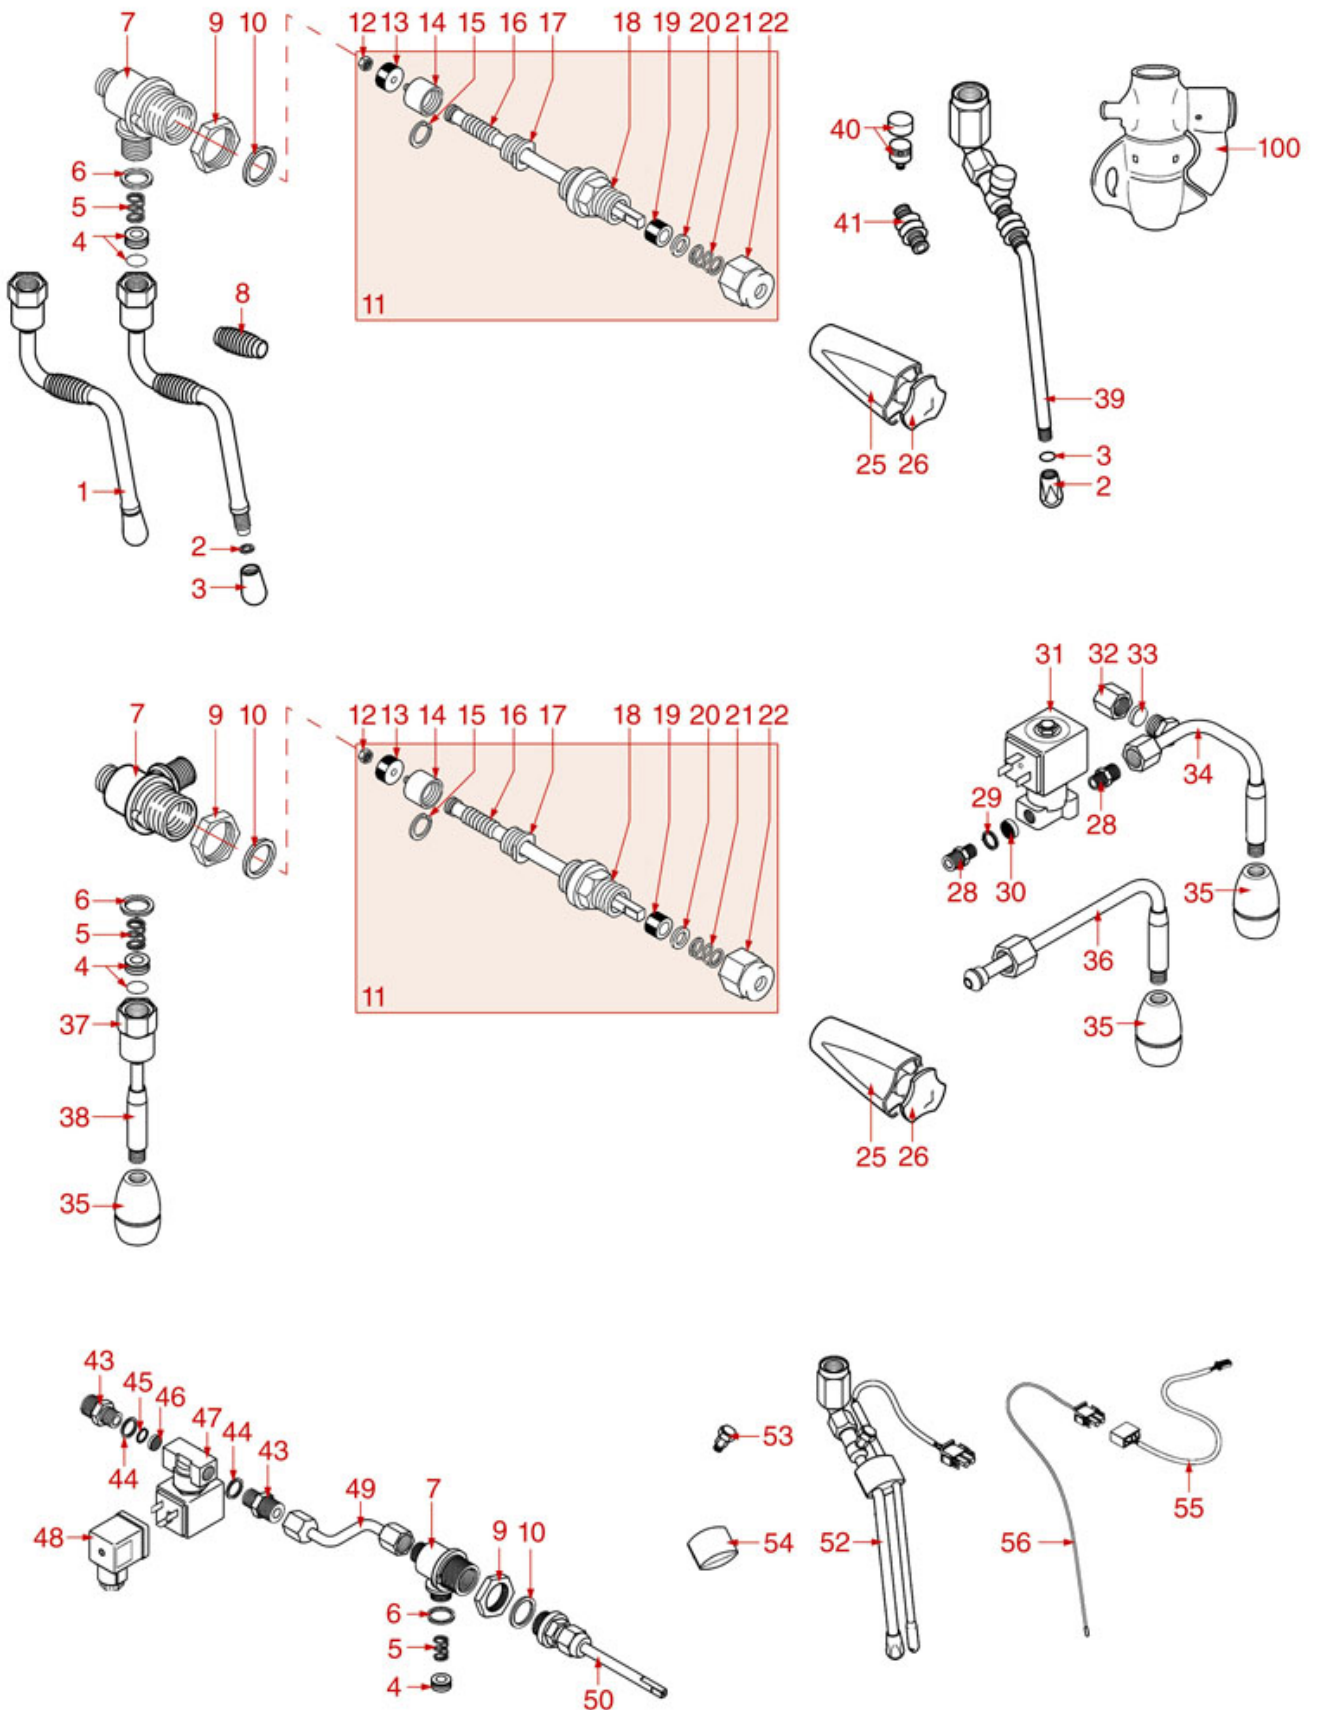

WATER/STEAM TAPS

GLORIA

ASTORIA CMA

Position	LF code no.	Description
1	1449103	STAINLESS STEEL STEAM PIPE COMPL. ø 10mm
4	1186378	CONICAL PTFE SEAL ø 14x7x6 mm
4	1186626	O-RING 0114 EPDM
5	1250547	SPRING ø 11.5x16 mm
6	1186201	GASKET FLAT PTFE ø 21x16.8x2 mm
6	1186394	ASBESTOS FREE FLAT GASKET ø 22x17x2 mm
7	1348451	STEAM TAP BODY
8	1186180	BURN PREVENTING RUBBERPIECE ø 10 mm
9	1348453	NUT M 26x1.5
10	1186333	COPPER FLAT GASKET ø 26x20x2 mm
10	1186340	ASBESTOS FREE FLAT GASKET ø 26x20x2 mm
11	1348076	WATER/STEAM TAP PIN ROD
12	1348025	HEXAGONAL NUT M3
13	1186316	EPDM FLAT GASKET ø 15x4x4 mm 60 SH
13	1186527	FLAT EPDM GASKET ø 15x4x4 mm 80 SH
14	1324056	TAP PISTON
15	1250223	RADIAL SEEGER RING ø 6 mm
17	1186377	GASKET HOLDER
18	1349458	TAP COUPLING
19	1186393	FLAT EPDM GASKET ø 12.5x8x9 mm
19	1786263	FLAT GASKET EPDM ø 12.5x8x9 mm
20	1186376	BRASS WASHER ø 12x8x1 mm FLAT
21	1250547	SPRING ø 11.5x16 mm
22	1348458	TAP NUT
25	1241094	WATER/STEAM TAP KNOB
26	1241095	CAP FOR KNOB
28	1349111	FITTING ø 1/8"M 1/4"M
29	1186771	COPPER FLAT GASKET ø 8,5x5x1 mm
30	1160566	STAINLESS STEEL WATER FILTER ø 8 mm
31	1120700	2-WAY SOLENOID VALVE PARKER 230V 50/60Hz
32	1439021	CAP ø 1/4"F HEIGHT 16 mm NUT 17 mm
35	1449097	STAINLESS STEEL WATER SPRINKLER M10
37	1449100	CHROME HEXAGONAL NUT
43	1349112	FITTING ø 1/4"M-3/8"M
44	1186619	COPPER FLAT GASKET ø 18x14x1.5 mm
45	1186717	O-RING 02031 VITON
100	1079030	KIT CAPPUCINATORE ASTORIA/CMA