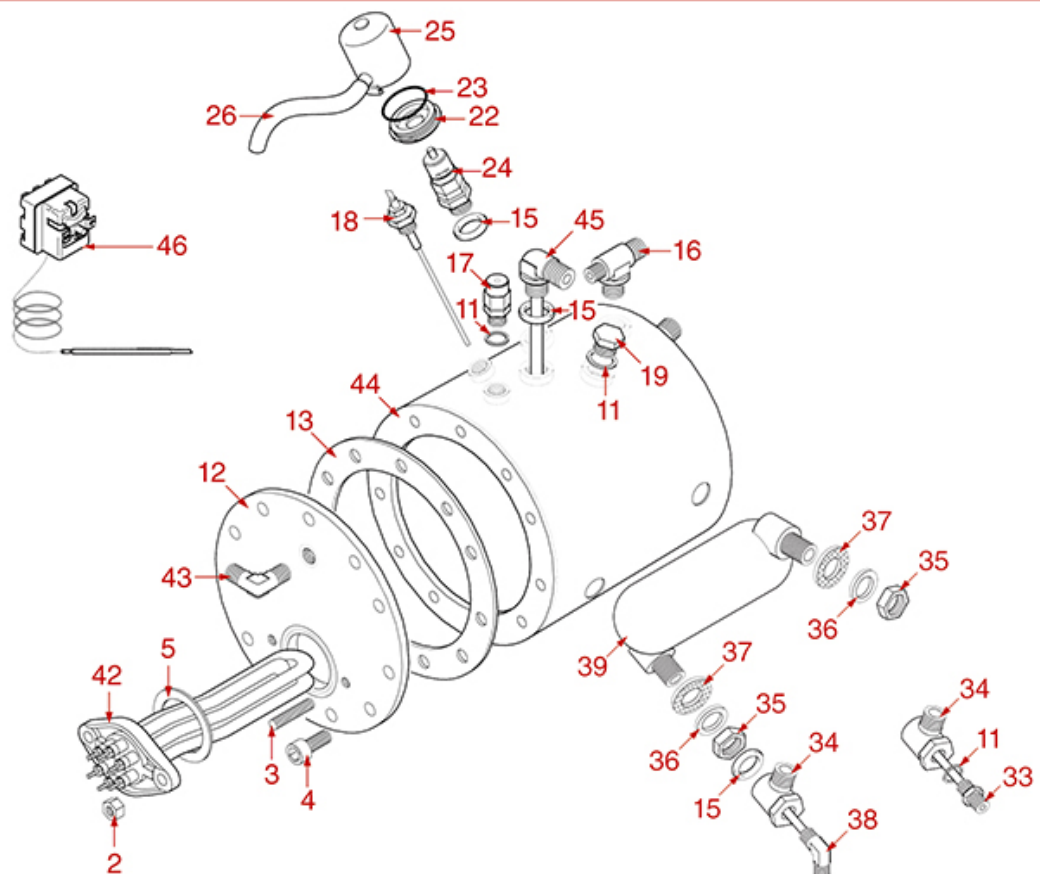

DIVINA
GLORIA
PERLA
PRATICNEW