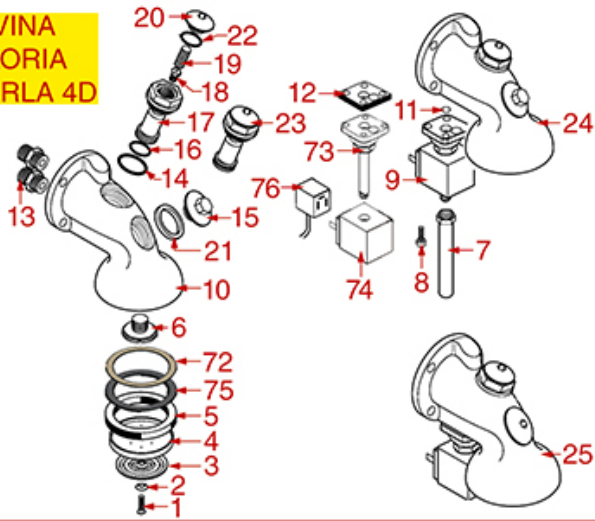

BREW GROUP CTS

DIVINA GLORIA PERLA 4D