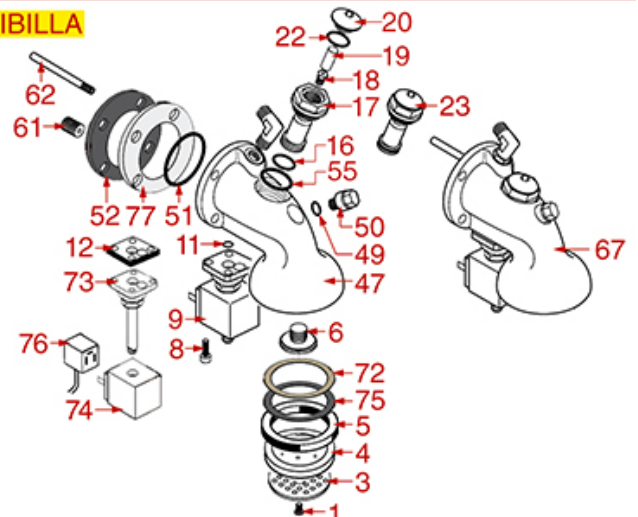

BREW GROUP CTS

DIVINA GLORIA PERLA 4D

DIVINA GLORIA

RAPALLO BRAVA

SIBILLA BRAVA

SIBILLA

ASTORIA CMA

Pos.	LF code no.	Description	Pos.	LF code no.	Description
1	1528011	SHOWER SCREW M5x20	75	1190003	RUBBER SHIM ø 70x57x1 mm EPDM
2	1528054	SHAPED S/STEEL WASHER ø 12x5x1 mm	76	3120034	FEMALE LARGE CONNECTOR
3	1081006	SHOWER SCREEN ø 51.5 mm	77	1187002	COFFEE GROUP GASKET ø 88x40x2 mm
3	1081007	SHOWER ø 51.5 mm	77	1786058	COFFEE GROUP GASKET ø 88x40x2 mm
4	1086501	SHOWER HOLDER DIFFUSER	78	1241067	FILTER KNOB M12
5	1186622	GASKET FILTER HOLDER ø 72x56x8 mm	79	1160053	2 CUPS FILTER 14 gr
5	1186678	GASKET FILTER HOLDER ø 72x56x8.5 mm	80	1160052	1 CUP FILTER 7 gr
5	1486029	GASKET FILTERHOLDER ø 72x56x8.5 mm			
5	1486030	GASKET FILTERHOLDER ø 72x56x8 mm			
5	1786062	GASKET FILTER HOLDER ø 72x56x8 mm			
6	1501300	BREW GROUP SPRAY NOZZLE ø 31.5 mm M18x2			
7	1450551	DRAIN PIPE ø 1/8"x92 mm			
8	1455034	CYLINDER HEAD SCREW M4x10			
9	1120330	3-WAY SOLENOID VALVE LUCIFER 240V 50Hz			
9	1120335	3-WAY SOLENOID VALVE PARKER 230V 50/60Hz			
11	1186611	O-RING 02025 RED SILICONE			
11	1186612	O-RING 02025 VITON			
12	1186415	FLAT PTFE GASKET			
13	1349103	FITTING ø 3/8"M-3/8"M			
14	1186772	O-RING GASKET M 0250-40 NBR			
15	1439034	CAP ø 28 mm FOR BREW GROUP			
16	3186287	O-RING 0123 EPDM			
18	1500300	NOZZLE M5x1 HOLE ø 0.7 mm			
19	1160517	WATER FILTER ø 8.5x22 mm			
20	1439035	CAP ø 18 mm FOR BREW GROUP			
21	1186770	PTFE FLAT GASKET ø 33x28x4 mm			
22	1186773	O-RING GASKET M 0170-30 NBR			
26	1528501	COUNTERSUNK HEAD SCREWS WITH SHELLM5x12			
27	1501301	BREW GROUP SPRAY NOZZLE M20x1.5			
28	1186189	PTFE FLAT GASKET ø 15x11x2 mm			
30	1192206	CTS NEUTRAL BREW GROUP			
31	1160339	BLIND FILTER			
32	1160529	2-CUP FILTER 14 GRAMS			
33	1160050	1 CUP FILTER 6 gr			
34	1250002	S/STEEL FILTER LOCKING SPRING ø 1.20 mm			
34	1250101	FILTER BLOCKING SPRING ø 1,00 mm INOX			
35	1186774	BURN PREVENTING RING FOR HANDLE			
36	1241206	BLACK FILTER HOLDER HANDLE M12			
37	1241469	CHROME PLATED CAP FOR FILTER HOLDER KNOB			
38	1165013	FILTER HOLDER ASSY CMA ASTORIA			
39	1022003	CHROME-PLATED SPOUT EXTENSION ø 3/8"			
40	1022501	SINGLE SPOUT ø 3/8"			
41	1022506	DOUBLE SPOUT ø 3/8"			
43	1160345	2 CUPS FILTER 18 gr			
44	1165006	FILTER HOLDER COFFEE MACHINES			
45	1241501	FILTER HOLDER HANDLE M12			
49	1186414	O-RING 0119 EPDM			
50	1439032	CAP ø 18 mm FOR BREW GROUP			
51	1186190	O-RING 04187 VITON			
52	1186451	COFFEE GROUP GASKET ø 88x40x2 mm			
53	1449024	SUCTION PIPE			
54	1324049	SUCTION PIPE M8			
55	1186772	O-RING GASKET M 0250-40 NBR			
60	1439033	CAP ø 14 mm FOR BREW GROUP			
63	1349085	ELBOW FITTING ø 1/4"M-1/4"M			
65	1186223	O-RING 02056 EPDM			
68	1192204	EXTRACTABLE DELIVERY GROUP			
69	1349200	COUPLING ø 3/8"M-1/4"M INJECTOR			
70	1186619	COPPER FLAT GASKET ø 18x14x1.5 mm			
72	1190021	PAPER SEAL ø 66x58x0.8 mm			
72	1190051	PAPER SEAL ø 70x57x0.8 mm			
73	1120334	3-WAY MECHANICAL COMPONENT LUCIFER			
73	1120339	3-WAY MECHANICAL COMPONENT PARKER			
74	1120332	COIL LUCIFER/PARKER 220/240V 9W 50Hz			
74	1120336	COIL PARKER ZB09 9W 110/120V 50/60Hz			
74	3120032	COIL PARKER ZB09 9W 220/240V 50/60Hz			