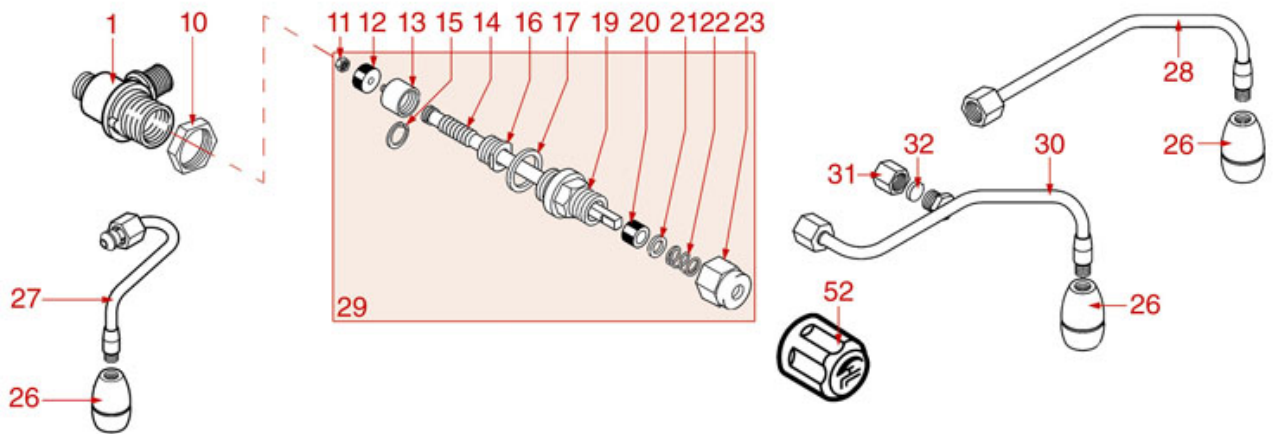

WATER/STEAM TAPS

DIVINA

AS1201

ASTORIA CMA

Position	LF code no.	Description
1	1348451	STEAM TAP BODY
2	1186201	GASKET FLAT PTFE $\varnothing$ 21x16.8x2 mm
2	1186394	ASBESTOS FREE FLAT GASKET $\varnothing$ 22x17x2 mm
3	1250547	SPRING $\varnothing$ 11.5x16 mm
4	1186378	CONICAL PTFE SEAL $\varnothing$ 14x7x6 mm
4	1186626	O-RING 0114 EPDM
7	1186180	BURN PREVENTING RUBBERPIECE $\varnothing$ 10 mm
10	1348453	NUT M 26x1.5
11	1348025	HEXAGONAL NUT M3
12	1186316	EPDM FLAT GASKET $\varnothing$ 15x4x4 mm 60 SH
12	1186527	FLAT EPDM GASKET $\varnothing$ 15x4x4 mm 80 SH
13	1324056	TAP PISTON
15	1250223	RADIAL SEEGER RING $\varnothing$ 6 mm
16	1186377	GASKET HOLDER
17	1186333	COPPER FLAT GASKET $\varnothing$ 26x20x2 mm
17	1186340	ASBESTOS FREE FLAT GASKET $\varnothing$ 26x20x2 mm
18	1348077	WATER/STEAM TAP PIN ROD
19	1349458	TAP COUPLING
20	1186393	FLAT EPDM GASKET $\varnothing$ 12.5x8x9 mm
20	1786263	FLAT GASKET EPDM $\varnothing$ 12.5x8x9 mm
21	1186376	BRASS WASHER $\varnothing$ 12x8x1 mm FLAT
22	1250547	SPRING $\varnothing$ 11.5x16 mm
23	1348458	TAP NUT
26	1449097	STAINLESS STEEL WATER SPRINKLER M10
29	1348077	WATER/STEAM TAP PIN ROD
31	1439021	CAP $\varnothing$ 1/4" F HEIGHT 16 mm NUT 17 mm
34	1349079	L- FITTING $\varnothing$ 1/4" M 1/8" M
35	1186771	COPPER FLAT GASKET $\varnothing$ 8,5x5x1 mm
36	1160566	STAINLESS STEEL WATER FILTER $\varnothing$ 8 mm
37	1120700	2-WAY SOLENOID VALVE PARKER 230V 50/60Hz
40	1349083	MIXER FITTING
41	1349136	FITTING $\varnothing$ 1/8" M-1/4" F
42	1349081	L-FITTING $\varnothing$ 1/4" M 1/4" M
43	1160566	STAINLESS STEEL WATER FILTER $\varnothing$ 8 mm
44	1349111	FITTING $\varnothing$ 1/8" M 1/4" M
50	1349102	FITTING $\varnothing$ 1/4" M-1/4" M
51	1241452	STEAM TAP KNOB
52	1241468	WATER TAP HANDLE
53	1449103	STAINLESS STEEL STEAM PIPE COMPL. $\varnothing$ 10mm
100	1079030	KIT CAPPUCCINATORE ASTORIA/CMA