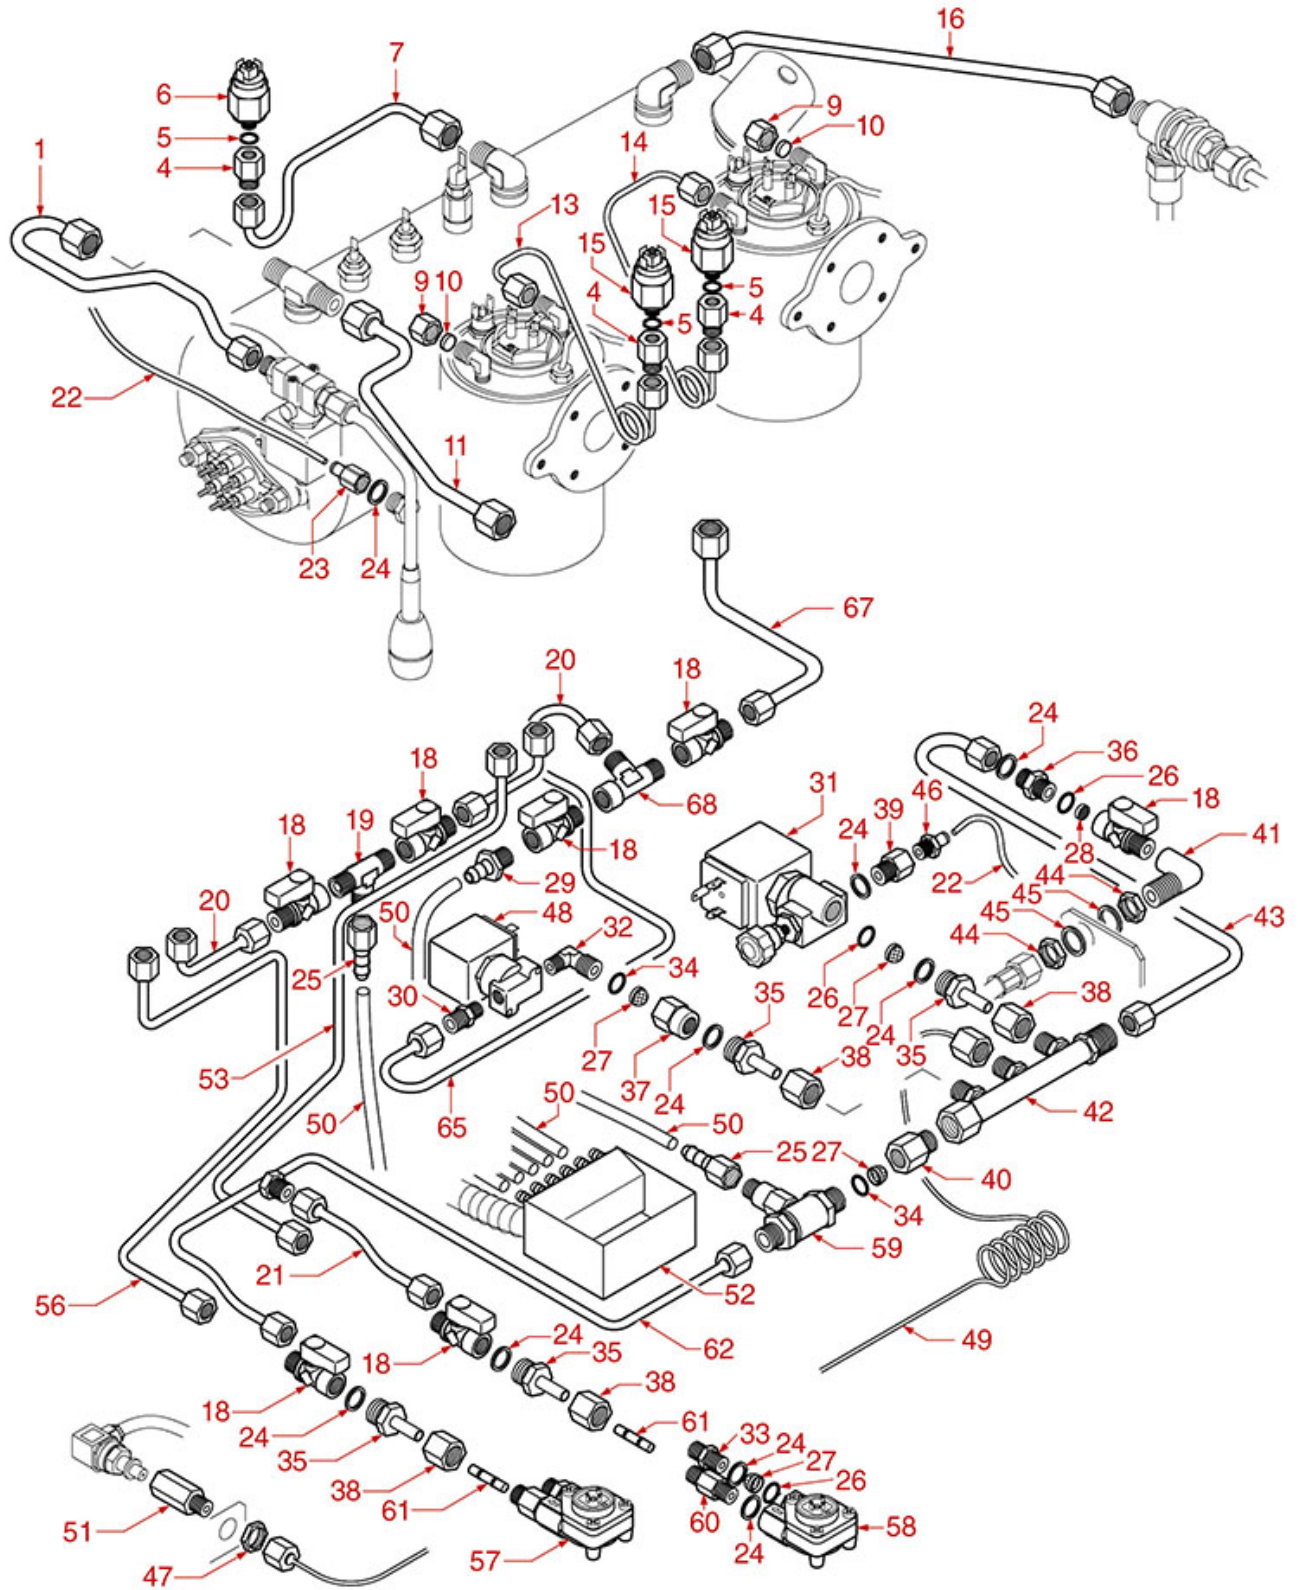

HYDRAULIC SYSTEM PLUS 4 YOU

PLUS 4 YOU

AS5601

Positions without LF code no.: upon request

ASTORIA CMA

Position	LF code no.	Description
5	1186917	FLAT COPPER GASKET $\varnothing$ 13x10x1 mm
6	1320019	PRESSURE SWITCH ES31 1.5 BAR $\varnothing$ 1/8"M
9	1439021	CAP $\varnothing$ 1/4"F HEIGHT 16 mm NUT 17 mm
15	1320020	PRESSURE SWITCH ES31 2 BAR $\varnothing$ 1/8"M
18	1525002	BALLCOCK VALVE $\varnothing$ 1/4"M-1/4"F
19	3349340	NICHEL-PL. T-FITTING $\varnothing$ 1/4"M-1/4"M-1/4"M
22	1449500	PTFE PIPE $\varnothing$ 2x4 mm - 10 m
24	1186619	COPPER FLAT GASKET $\varnothing$ 18x14x1.5 mm
26	1186717	O-RING 02031 VITON
27	1160400	WATER FILTER $\varnothing$ 11 mm
28	1160566	STAINLESS STEEL WATER FILTER $\varnothing$ 8 mm
30	1349111	FITTING $\varnothing$ 1/8"M 1/4"M
31	1120248	SOLENOID VALVE ODE 2 WAYS $\varnothing$ 1/4" 230V
33	1349102	FITTING $\varnothing$ 1/4"M-1/4"M
34	1186422	O-RING 0108 EPDM
36	1349112	FITTING $\varnothing$ 1/4"M-3/8"M
44	1349042	BRASS NUT $\varnothing$ 3/8"
45	1186446	BRASS WASHER $\varnothing$ 28x17x2 mm FLAT
48	1120700	2-WAY SOLENOID VALVE PARKER 230V 50/60Hz
52	1527041	DRAIN TUB
58	1455067	VOLUMETRIC FLOWMETER GICAR
59	1523403	EXPANSION AND NON-RETURN VALVE