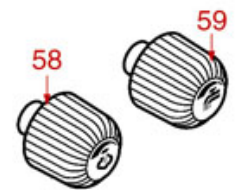

ADRIA - DENISE - LISA
PRATICNEW - VANIA