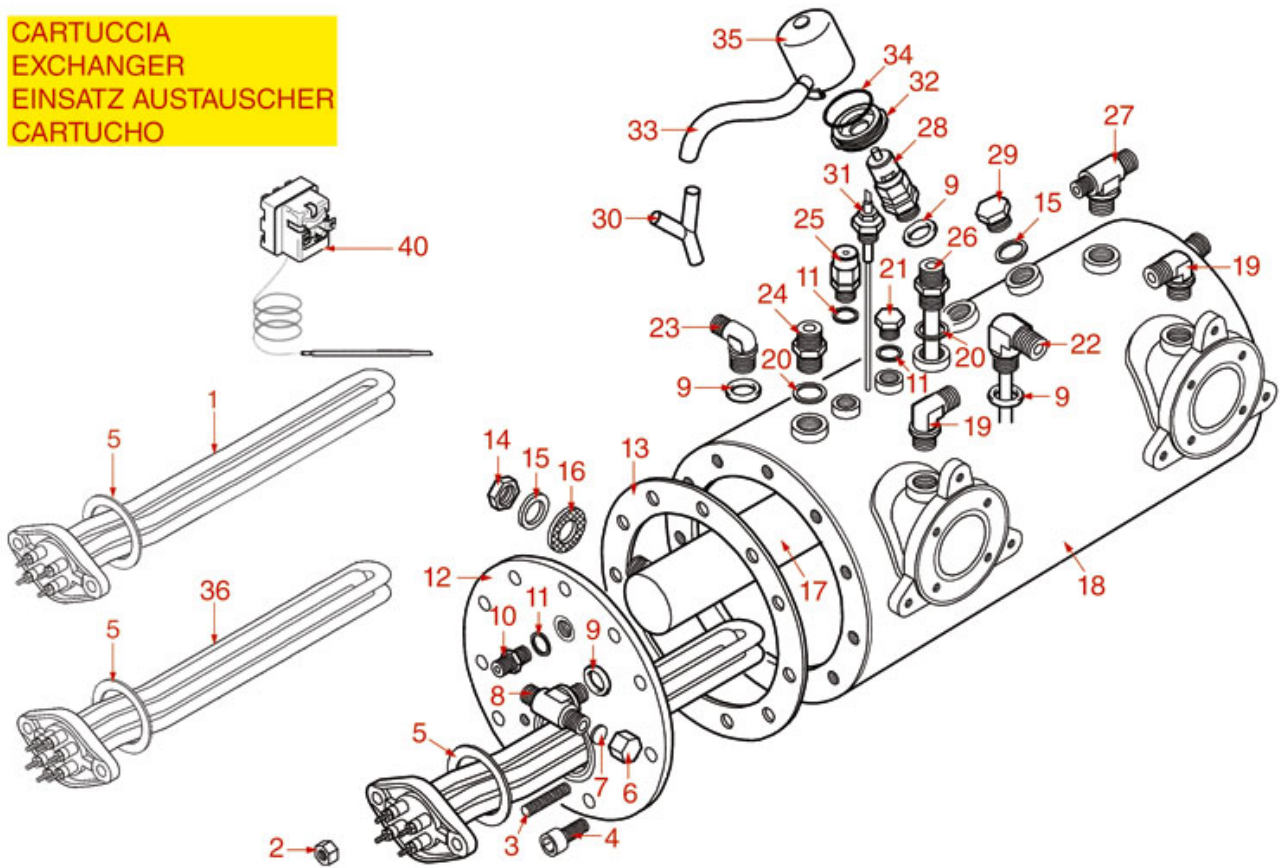

BOILER MIT CARTRIDGE EXCHANGER

CARTUCCIA
EXCHANGER
EINSATZ AUSTAUSCHER
CARTUCHO