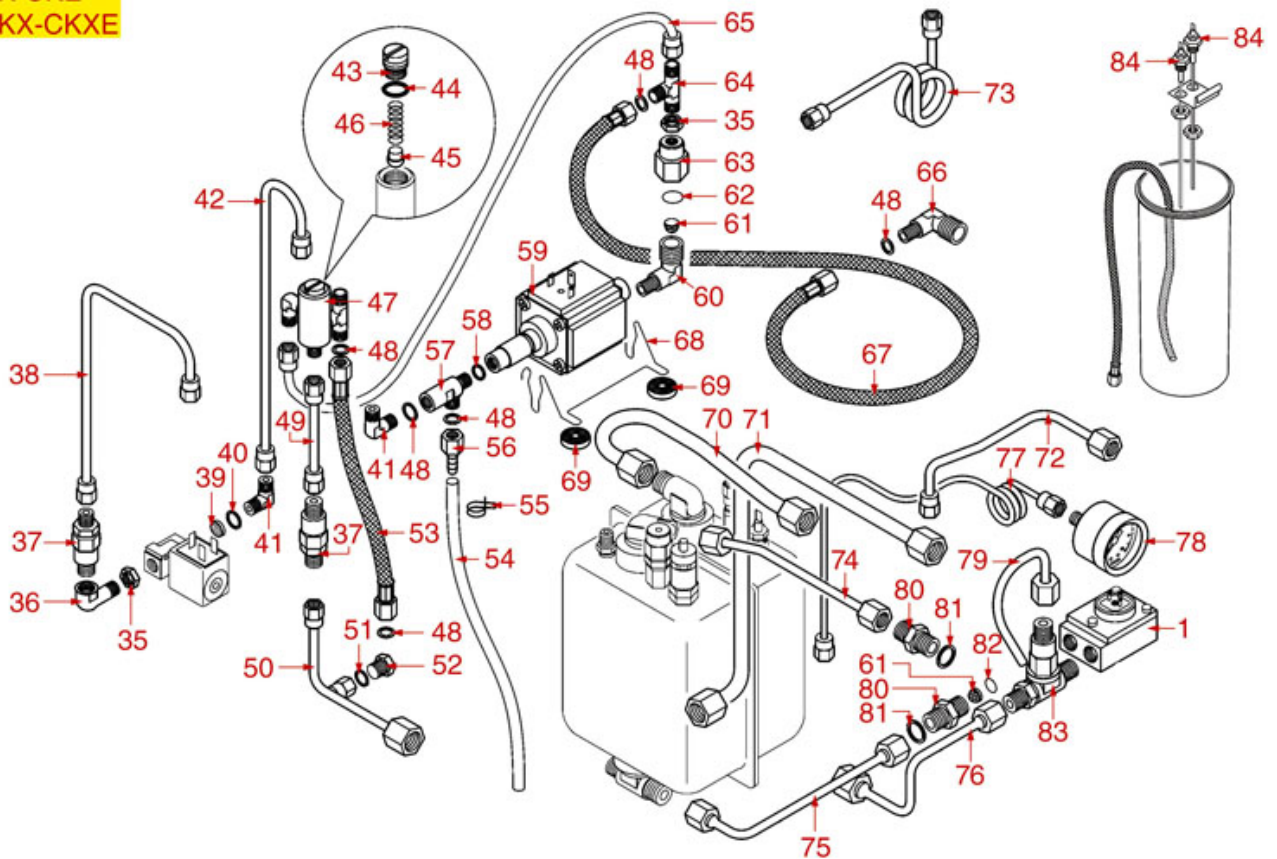

CK-CKE
CKX-CKXE