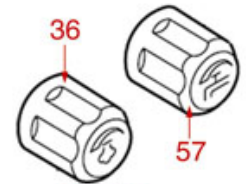

ASTORIA CMA

WATER/STEAM TAPS

ADRIA
ARGENTA
DENISE
DORA
LISA
PRATIC
VANIA

DORA - PRATIC

ARGENTA

ADRIA - DENISE - LISA
PRATICNEW - VANIA

CHROMAT

INOX

ADRIA
ARGENTA
DENISE - DORA
PRATIC

ADRIA
ARGENTA
DENISE - DORA
PRATIC

LISA - VANIA

AS1001

Positions without LF code no.: upon request