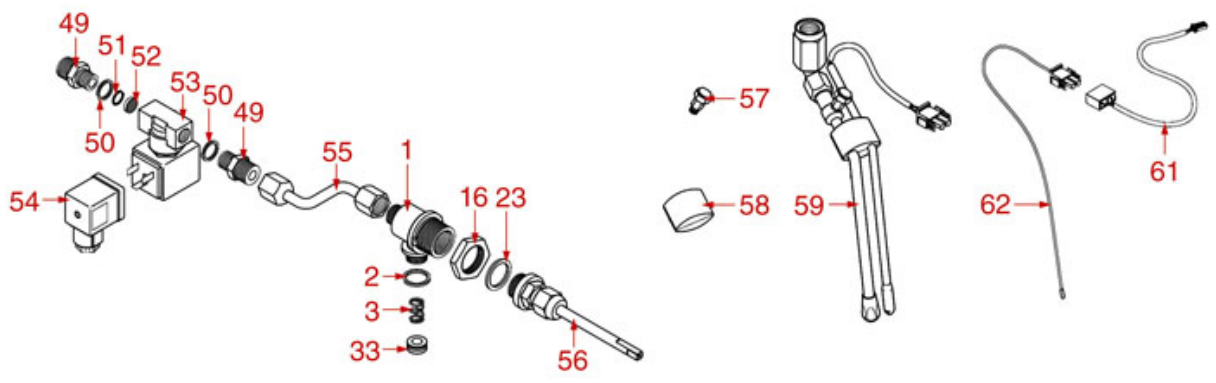

WATER/STEAM TAPS

PERLA

ASTORIA CMA

Position	LF code no.	Description
1	1348451	STEAM TAP BODY
2	1186201	GASKET FLAT PTFE $\varnothing$ 21x16.8x2 mm
2	1186394	ASBESTOS FREE FLAT GASKET $\varnothing$ 22x17x2 mm
3	1250547	SPRING $\varnothing$ 11.5x16 mm
4	1186318	O-RING 03043 EPDM
5	1186334	WASHER
6	1449100	CHROME HEXAGONAL NUT
7	1449093	CHROME WATER SPRINKLER M10
8	1186550	O-RING M 0060-10 RED SILICONE
9	1449096	STAINLESS STEEL WATER SPRINKLER M8
10	1449098	CHROME PL.STEAM PIPE COMPLETE $\varnothing$ 8 mm
12	1449101	STAINLESS STEEL STEAM PIPE COMPL. $\varnothing$ 8 mm
13	1449105	STAINLESS STEEL STEAM PIPE COMPL. $\varnothing$ 8 mm
14	1348076	WATER/STEAM TAP PIN ROD
16	1348453	NUT M 26x1.5
17	1348025	HEXAGONAL NUT M3
18	1186316	EPDM FLAT GASKET $\varnothing$ 15x4x4 mm 60 SH
18	1186527	FLAT EPDM GASKET $\varnothing$ 15x4x4 mm 80 SH
19	1324056	TAP PISTON
21	1250223	RADIAL SEEGER RING $\varnothing$ 6 mm
22	1186377	GASKET HOLDER
23	1186333	COPPER FLAT GASKET $\varnothing$ 26x20x2 mm
23	1186340	ASBESTOS FREE FLAT GASKET $\varnothing$ 26x20x2 mm
24	1349458	TAP COUPLING
25	1186393	FLAT EPDM GASKET $\varnothing$ 12.5x8x9 mm
25	1786263	FLAT GASKET EPDM $\varnothing$ 12.5x8x9 mm
26	1186376	BRASS WASHER $\varnothing$ 12x8x1 mm FLAT
27	1348458	TAP NUT
30	1241094	WATER/STEAM TAP KNOB
31	1241095	CAP FOR KNOB
33	1186378	CONICAL PTFE SEAL $\varnothing$ 14x7x6 mm
38	1449097	STAINLESS STEEL WATER SPRINKLER M10
39	1349111	FITTING $\varnothing$ 1/8"M 1/4"M
40	1186771	COPPER FLAT GASKET $\varnothing$ 8,5x5x1 mm
41	1160566	STAINLESS STEEL WATER FILTER $\varnothing$ 8 mm
42	1120700	2-WAY SOLENOID VALVE PARKER 230V 50/60Hz
43	1439021	CAP $\varnothing$ 1/4"F HEIGHT 16 mm NUT 17 mm
46	1186378	CONICAL PTFE SEAL $\varnothing$ 14x7x6 mm
46	1186626	O-RING 0114 EPDM
49	1349112	FITTING $\varnothing$ 1/4"M-3/8"M
50	1186619	COPPER FLAT GASKET $\varnothing$ 18x14x1.5 mm
51	1186717	O-RING 02031 VITON
100	1079030	KIT CAPPUCINATORE ASTORIA/CMA