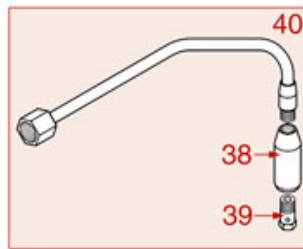

ADRIA
ARGENTA
DENISE - DORA
PRATIC

ADRIA
ARGENTA
DENISE - DORA
PRATIC

LISA - VANIA

AS1001

Positions without LF code no.: upon request

ASTORIA CMA

Position	LF code no.	Description
1	1348451	STEAM TAP BODY
2	1186201	GASKET FLAT PTFE \varnothing 21x16.8x2 mm
2	1186394	ASBESTOS FREE FLAT GASKET \varnothing 22x17x2 mm
3	1250547	SPRING \varnothing 11.5x16 mm
4	1186318	O-RING 03043 EPDM
5	1186334	WASHER
6	1186771	COPPER FLAT GASKET \varnothing 8,5x5x1 mm
7	1449093	CHROME WATER SPRINKLER M10
8	1186550	O-RING M 0060-10 RED SILICONE
9	1449096	STAINLESS STEEL WATER SPRINKLER M8
10	1449098	CHROME PL.STEAM PIPE COMPLETE \varnothing 8 mm
11	1449106	CHROME PL.STEAM PIPE COMPLETE \varnothing 8 mm
12	1449101	STAINLESS STEEL STEAM PIPE COMPL. \varnothing 8 mm
13	1449102	STAINLESS STEEL STEAM PIPE COMPL. \varnothing 8 mm
14	1449105	STAINLESS STEEL STEAM PIPE COMPL. \varnothing 8 mm
15	1449172	BURN PREVENTING HANDGRIP FOR PIPE \varnothing 8 mm
16	1348453	NUT M 26x1.5
17	1348025	HEXAGONAL NUT M3
18	1186316	EPDM FLAT GASKET \varnothing 15x4x4 mm 60 SH
18	1186527	FLAT EPDM GASKET \varnothing 15x4x4 mm 80 SH
19	1324056	TAP PISTON
20	1324077	WATER/STEAM TAP PIN
21	1250223	RADIAL SEEGER RING \varnothing 6 mm
22	1186377	GASKET HOLDER
23	1186333	COPPER FLAT GASKET \varnothing 26x20x2 mm
23	1186340	ASBESTOS FREE FLAT GASKET \varnothing 26x20x2 mm
24	1349458	TAP COUPLING
25	1186393	FLAT EPDM GASKET \varnothing 12.5x8x9 mm
25	1786263	FLAT GASKET EPDM \varnothing 12.5x8x9 mm
26	1186376	BRASS WASHER \varnothing 12x8x1 mm FLAT
27	1348458	TAP NUT
28	1348321	WATER/STEAM TAP
28	1348452	WATER/STEAM TAP PIN ROD
29	1449100	CHROME HEXAGONAL NUT
36	1241452	STEAM TAP KNOB
38	1449116	WATER PIPE NOZZLE M9 \varnothing 18 mm
39	1449099	WATER PIPE NOZZLE M10
41	1449095	CHROME COMPLETE WATER PIPE \varnothing 8 mm
44	1349083	MIXER FITTING
45	1349136	FITTING \varnothing 1/8"M-1/4"F
46	1120700	2-WAY SOLENOID VALVE PARKER 230V 50/60Hz
47	1160566	STAINLESS STEEL WATER FILTER \varnothing 8 mm
49	1349111	FITTING \varnothing 1/8"M 1/4"M
50	1349081	L-FITTING \varnothing 1/4"M 1/4"M
54	1349102	FITTING \varnothing 1/4"M-1/4"M
57	1241468	WATER TAP HANDLE
58	1241466	STEAM TAP KNOB
59	1241467	WATER TAP KNOB
60	1241451	STEAM TAP KNOB
61	1241453	WATER TAP KNOB
67	1186378	CONICAL PTFE SEAL \varnothing 14x7x6 mm
67	1186626	O-RING 0114 EPDM
68	1250547	SPRING \varnothing 11.5x16 mm
69	1449820	CHROME PLATED STEAM PIPE COMPLETE
69	1449821	CHROME PLATED STEAM PIPE COMPLETE
70	1449205	CHROME PLATED STEAM PIPE COMPLETE
71	1449204	ST.STEEL COMPLETE STEAM PIPE \varnothing 8 mm
72	1449203	COMPLETE STAINLESS STEEL STEAM PIPE
100	1079030	KIT CAPPUCINATORE ASTORIA/CMA