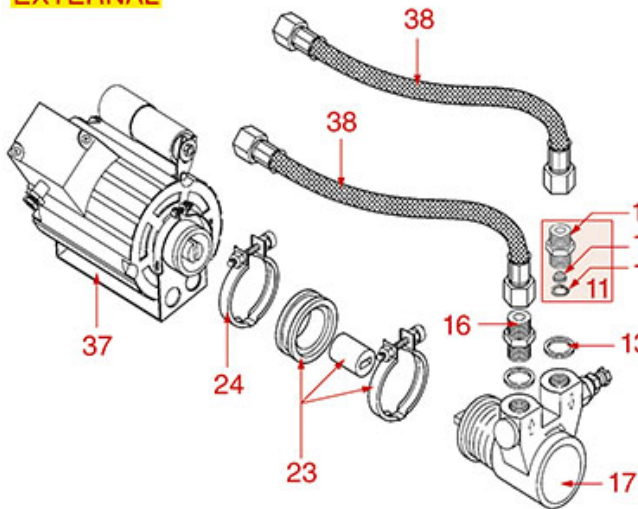

MOTORS AND PUMPS

STANDARD

EXTERNAL

COMPATTA

CK-CKE CKX-CKXE