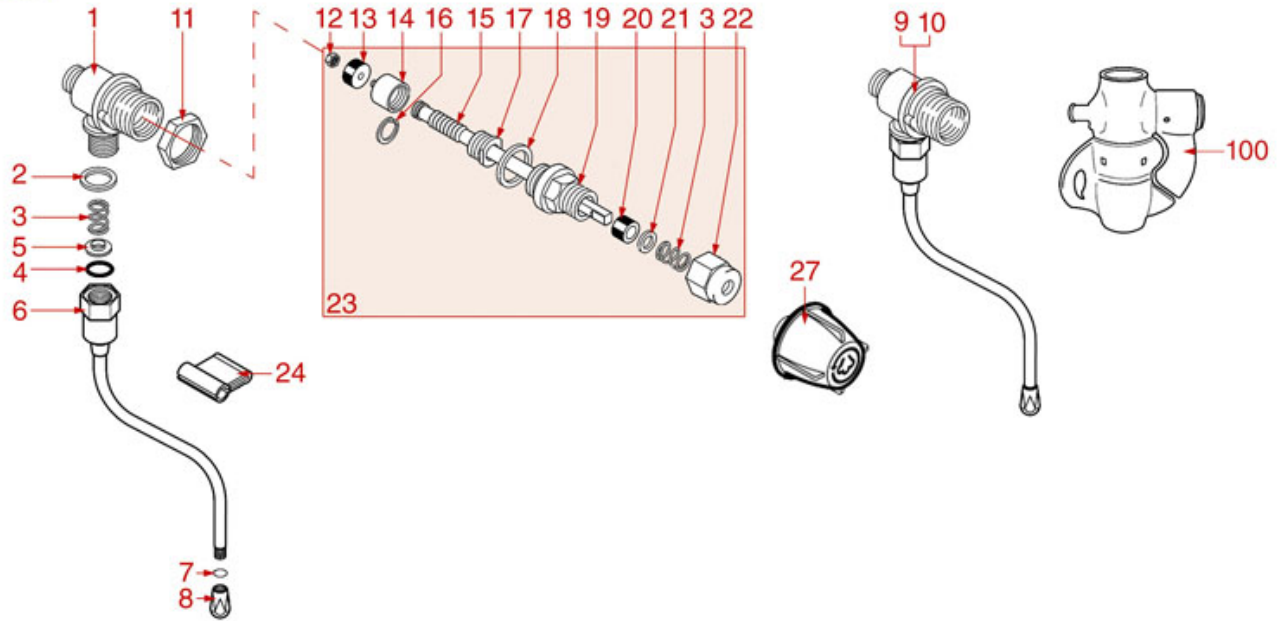

WATER/STEAM TAPS

BRAVA

AS1101

ASTORIA CMA

Position	LF code no.	Description
1	1348451	STEAM TAP BODY
2	1186201	GASKET FLAT PTFE $\varnothing$ 21x16.8x2 mm
2	1186394	ASBESTOS FREE FLAT GASKET $\varnothing$ 22x17x2 mm
3	1250547	SPRING $\varnothing$ 11.5x16 mm
4	1186318	O-RING 03043 EPDM
5	1186334	WASHER
6	1449100	CHROME HEXAGONAL NUT
7	1186550	O-RING M 0060-10 RED SILICONE
8	1449096	STAINLESS STEEL WATER SPRINKLER M8
11	1348453	NUT M 26x1.5
12	1348025	HEXAGONAL NUT M3
13	1186316	EPDM FLAT GASKET $\varnothing$ 15x4x4 mm 60 SH
13	1186527	FLAT EPDM GASKET $\varnothing$ 15x4x4 mm 80 SH
14	1324056	TAP PISTON
16	1250223	RADIAL SEEGER RING $\varnothing$ 6 mm
17	1186377	GASKET HOLDER
18	1186333	COPPER FLAT GASKET $\varnothing$ 26x20x2 mm
18	1186340	ASBESTOS FREE FLAT GASKET $\varnothing$ 26x20x2 mm
19	1349458	TAP COUPLING
20	1186393	FLAT EPDM GASKET $\varnothing$ 12.5x8x9 mm
20	1786263	FLAT GASKET EPDM $\varnothing$ 12.5x8x9 mm
21	1186376	BRASS WASHER $\varnothing$ 12x8x1 mm FLAT
22	1348458	TAP NUT
23	1348077	WATER/STEAM TAP PIN ROD
24	1449172	BURN PREVENTING HANDGRIP FOR PIPE $\varnothing$ 8 m
27	1241202	KNOB FOR STEAM TAP
28	1449097	STAINLESS STEEL WATER SPRINKLER M10
29	1241203	KNOB FOR WATER TAP
34	1186771	COPPER FLAT GASKET $\varnothing$ 8,5x5x1 mm
35	1349079	L- FITTING $\varnothing$ 1/4"M 1/8"M
36	1120700	2-WAY SOLENOID VALVE PARKER 230V 50/60Hz
37	1160566	STAINLESS STEEL WATER FILTER $\varnothing$ 8 mm
42	1349111	FITTING $\varnothing$ 1/8"M 1/4"M
47	1349083	MIXER FITTING
48	1349136	FITTING $\varnothing$ 1/8"M-1/4"F
49	1349491	T-SHAPED FITTING $\varnothing$ 1/4"M-1/4"M-1/4"M
100	1079030	KIT CAPPUCINATORE ASTORIA/CMA