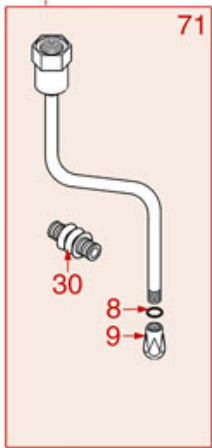

AS1001

Positions without LF code no.: upon request