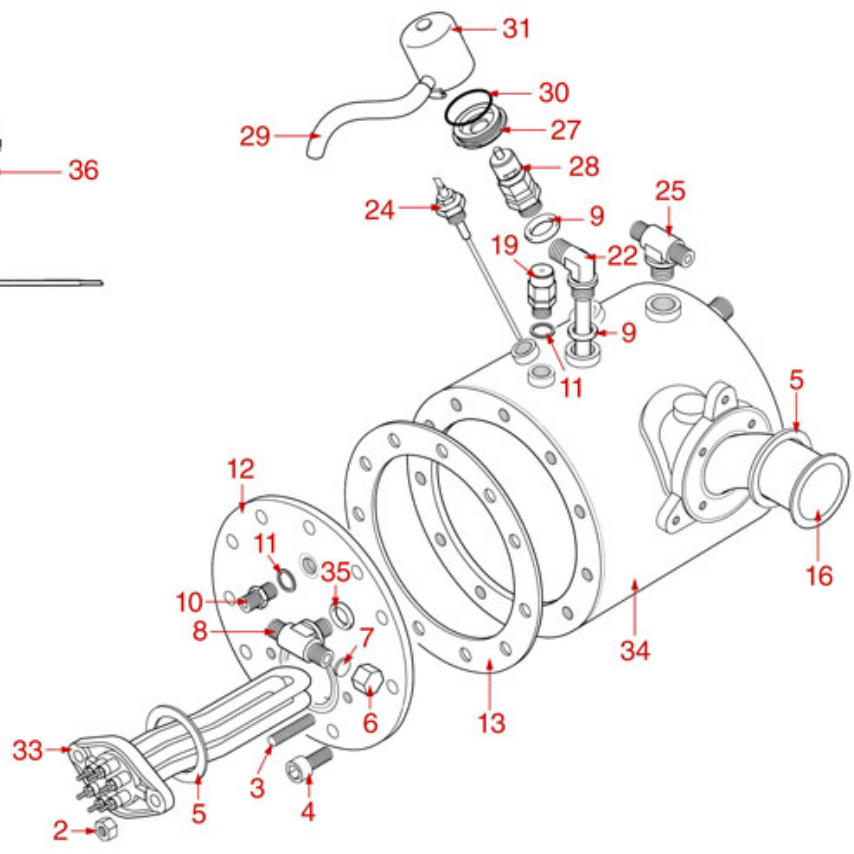

BOILER WITH EXTRACTABLE EXCHANGER

ARGENTA
BRAVA
DENISE
DORA
LISA
PRATIC
RAPALLO
VANIA

ARGENTA
BRAVA
DENISE
DORA
LISA
PRATIC
RAPALLO
VANIA