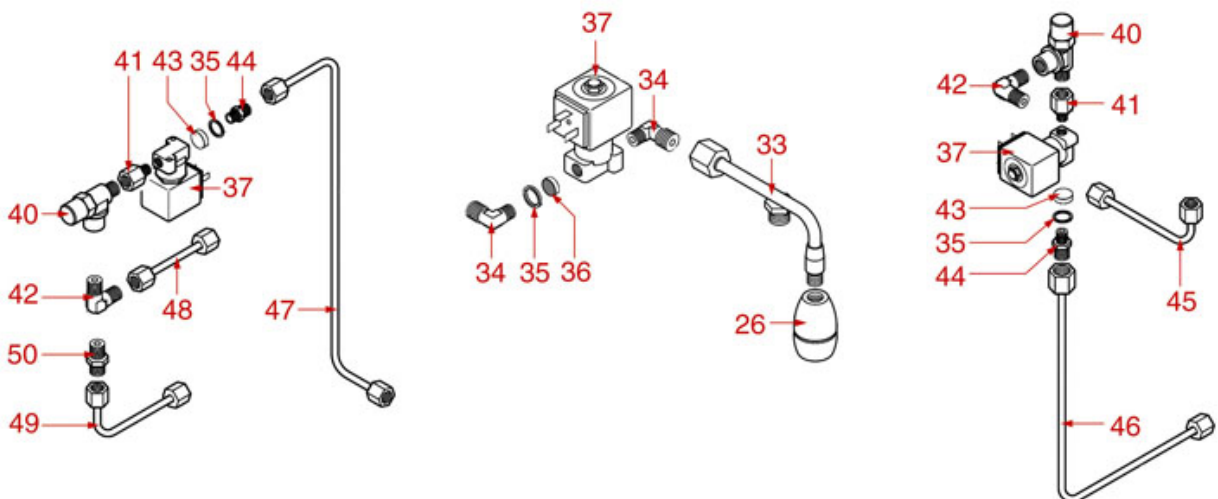

WATER/STEAM TAPS

DIVINA

AS1201

ASTORIA CMA

Position	LF code no.	Description
1	1348451	STEAM TAP BODY
2	1186201	GASKET FLAT PTFE $\varnothing$ 21x16.8x2 mm
2	1186394	ASBESTOS FREE FLAT GASKET $\varnothing$ 22x17x2 mm
3	1250547	SPRING $\varnothing$ 11.5x16 mm
4	1186378	CONICAL PTFE SEAL $\varnothing$ 14x7x6 mm
4	1186626	O-RING 0114 EPDM
7	1186180	BURN PREVENTING RUBBERPIECE $\varnothing$ 10 mm
10	1348453	NUT M 26x1.5
11	1348025	HEXAGONAL NUT M3
12	1186316	EPDM FLAT GASKET $\varnothing$ 15x4x4 mm 60 SH
12	1186527	FLAT EPDM GASKET $\varnothing$ 15x4x4 mm 80 SH
13	1324056	TAP PISTON
15	1250223	RADIAL SEEGER RING $\varnothing$ 6 mm
16	1186377	GASKET HOLDER
17	1186333	COPPER FLAT GASKET $\varnothing$ 26x20x2 mm
17	1186340	ASBESTOS FREE FLAT GASKET $\varnothing$ 26x20x2 mm
18	1348077	WATER/STEAM TAP PIN ROD
19	1349458	TAP COUPLING
20	1186393	FLAT EPDM GASKET $\varnothing$ 12.5x8x9 mm
20	1786263	FLAT GASKET EPDM $\varnothing$ 12.5x8x9 mm
21	1186376	BRASS WASHER $\varnothing$ 12x8x1 mm FLAT
22	1250547	SPRING $\varnothing$ 11.5x16 mm
23	1348458	TAP NUT
26	1449097	STAINLESS STEEL WATER SPRINKLER M10
29	1348077	WATER/STEAM TAP PIN ROD
31	1439021	CAP $\varnothing$ 1/4" F HEIGHT 16 mm NUT 17 mm
34	1349079	L- FITTING $\varnothing$ 1/4" M 1/8" M
35	1186771	COPPER FLAT GASKET $\varnothing$ 8,5x5x1 mm
36	1160566	STAINLESS STEEL WATER FILTER $\varnothing$ 8 mm
37	1120700	2-WAY SOLENOID VALVE PARKER 230V 50/60Hz
40	1349083	MIXER FITTING
41	1349136	FITTING $\varnothing$ 1/8" M-1/4" F
42	1349081	L-FITTING $\varnothing$ 1/4" M 1/4" M
43	1160566	STAINLESS STEEL WATER FILTER $\varnothing$ 8 mm
44	1349111	FITTING $\varnothing$ 1/8" M 1/4" M
50	1349102	FITTING $\varnothing$ 1/4" M-1/4" M
51	1241452	STEAM TAP KNOB
52	1241468	WATER TAP HANDLE
53	1449103	STAINLESS STEEL STEAM PIPE COMPL. $\varnothing$ 10mm
100	1079030	KIT CAPPUCCINATORE ASTORIA/CMA