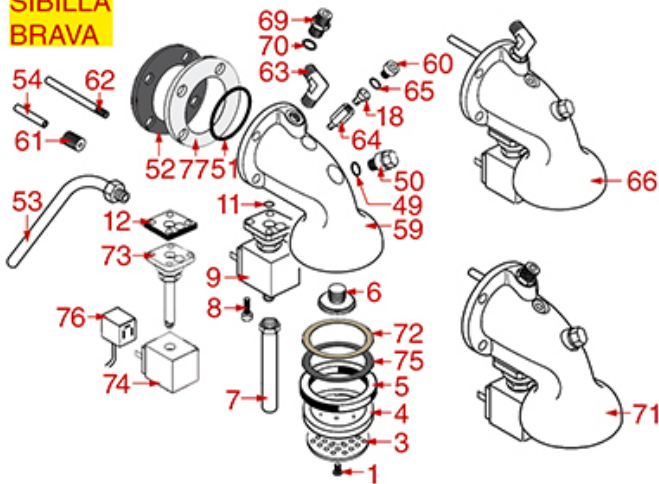

BREW GROUP CTS

DIVINA GLORIA PERLA 4D

DIVINA GLORIA

RAPALLO BRAVA

SIBILLA BRAVA

SIBILLA

ASTORIA CMA

Pos.	LF code no.	Description	Pos.	LF code no.	Description
1	1528011	SHOWER SCREW M5x20	75	1190003	RUBBER SHIM ø 70x57x1 mm EPDM
2	1528054	SHAPED S/STEEL WASHER ø 12x5x1 mm	76	3120034	FEMALE LARGE CONNECTOR
3	1081006	SHOWER SCREEN ø 51.5 mm	77	1187002	COFFEE GROUP GASKET ø 88x40x2 mm
3	1081007	SHOWER ø 51.5 mm	77	1786058	COFFEE GROUP GASKET ø 88x40x2 mm
4	1086501	SHOWER HOLDER DIFFUSER	78	1241067	FILTER KNOB M12
5	1186622	GASKET FILTER HOLDER ø 72x56x8 mm	79	1160053	2 CUPS FILTER 14 gr
5	1186678	GASKET FILTER HOLDER ø 72x56x8.5 mm	80	1160052	1 CUP FILTER 7 gr
5	1486029	GASKET FILTERHOLDER ø 72x56x8.5 mm			
5	1486030	GASKET FILTERHOLDER ø 72x56x8 mm			
5	1786062	GASKET FILTER HOLDER ø 72x56x8 mm			
6	1501300	BREW GROUP SPRAY NOZZLE ø 31.5 mm M18x2			
7	1450551	DRAIN PIPE ø 1/8"x92 mm			
8	1455034	CYLINDER HEAD SCREW M4x10			
9	1120330	3-WAY SOLENOID VALVE LUCIFER 240V 50Hz			
9	1120335	3-WAY SOLENOID VALVE PARKER 230V 50/60Hz			
11	1186611	O-RING 02025 RED SILICONE			
11	1186612	O-RING 02025 VITON			
12	1186415	FLAT PTFE GASKET			
13	1349103	FITTING ø 3/8"M-3/8"M			
14	1186772	O-RING GASKET M 0250-40 NBR			
15	1439034	CAP ø 28 mm FOR BREW GROUP			
16	3186287	O-RING 0123 EPDM			
18	1500300	NOZZLE M5x1 HOLE ø 0.7 mm			
19	1160517	WATER FILTER ø 8.5x22 mm			
20	1439035	CAP ø 18 mm FOR BREW GROUP			
21	1186770	PTFE FLAT GASKET ø 33x28x4 mm			
22	1186773	O-RING GASKET M 0170-30 NBR			
26	1528501	COUNTERSUNK HEAD SCREWS WITH SHELLM5x12			
27	1501301	BREW GROUP SPRAY NOZZLE M20x1.5			
28	1186189	PTFE FLAT GASKET ø 15x11x2 mm			
30	1192206	CTS NEUTRAL BREW GROUP			
31	1160339	BLIND FILTER			
32	1160529	2-CUP FILTER 14 GRAMS			
33	1160050	1 CUP FILTER 6 gr			
34	1250002	S/STEEL FILTER LOCKING SPRING ø 1.20 mm			
34	1250101	FILTER BLOCKING SPRING ø 1,00 mm INOX			
35	1186774	BURN PREVENTING RING FOR HANDLE			
36	1241206	BLACK FILTER HOLDER HANDLE M12			
37	1241469	CHROME PLATED CAP FOR FILTER HOLDER KNOB			
38	1165013	FILTER HOLDER ASSY CMA ASTORIA			
39	1022003	CHROME-PLATED SPOUT EXTENSION ø 3/8"			
40	1022501	SINGLE SPOUT ø 3/8"			
41	1022506	DOUBLE SPOUT ø 3/8"			
43	1160345	2 CUPS FILTER 18 gr			
44	1165006	FILTER HOLDER COFFEE MACHINES			
45	1241501	FILTER HOLDER HANDLE M12			
49	1186414	O-RING 0119 EPDM			
50	1439032	CAP ø 18 mm FOR BREW GROUP			
51	1186190	O-RING 04187 VITON			
52	1186451	COFFEE GROUP GASKET ø 88x40x2 mm			
53	1449024	SUCTION PIPE			
54	1324049	SUCTION PIPE M8			
55	1186772	O-RING GASKET M 0250-40 NBR			
60	1439033	CAP ø 14 mm FOR BREW GROUP			
63	1349085	ELBOW FITTING ø 1/4"M-1/4"M			
65	1186223	O-RING 02056 EPDM			
68	1192204	EXTRACTABLE DELIVERY GROUP			
69	1349200	COUPLING ø 3/8"M-1/4"M INJECTOR			
70	1186619	COPPER FLAT GASKET ø 18x14x1.5 mm			
72	1190021	PAPER SEAL ø 66x58x0.8 mm			
72	1190051	PAPER SEAL ø 70x57x0.8 mm			
73	1120334	3-WAY MECHANICAL COMPONENT LUCIFER			
73	1120339	3-WAY MECHANICAL COMPONENT PARKER			
74	1120332	COIL LUCIFER/PARKER 220/240V 9W 50Hz			
74	1120336	COIL PARKER ZB09 9W 110/120V 50/60Hz			
74	3120032	COIL PARKER ZB09 9W 220/240V 50/60Hz			