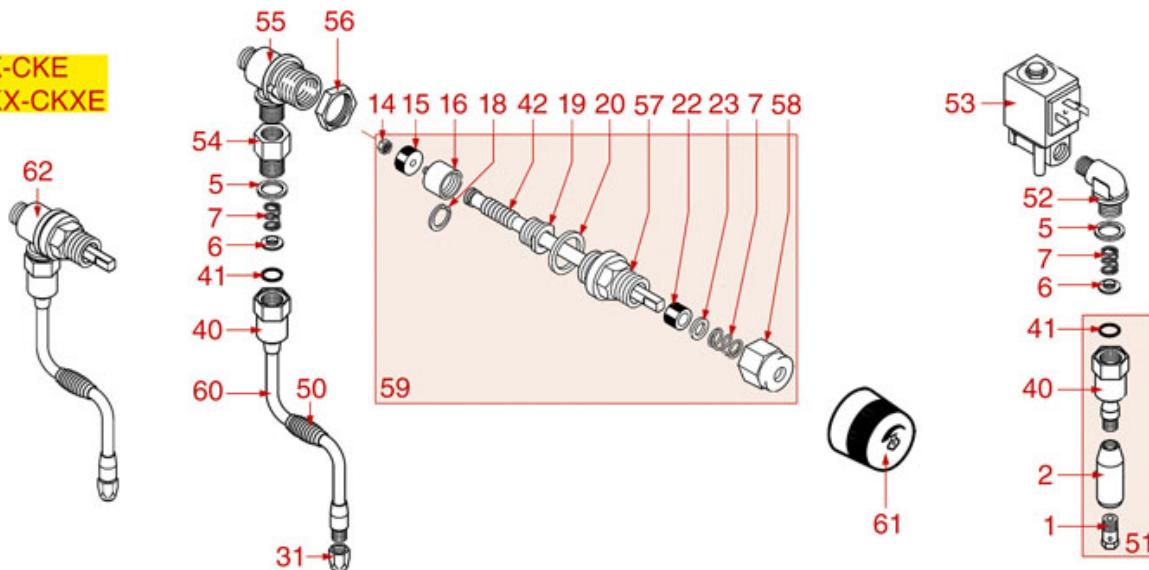

WATER/STEAM TAPS

RAPALLO

SIBILLA

CK-CKE CKX-CKXE

ASTORIA CMA

Position	LF code no.	Description
1	1449099	WATER PIPE NOZZLE M10
2	1449116	WATER PIPE NOZZLE M9 ø 18 mm
5	1186201	GASKET FLAT PTFE ø 21x16.8x2 mm
5	1186394	ASBESTOS FREE FLAT GASKET ø 22x17x2 mm
6	1186334	WASHER
7	1250547	SPRING ø 11.5x16 mm
14	1348025	HEXAGONAL NUT M3
15	1186316	EPDM FLAT GASKET ø 15x4x4 mm 60 SH
15	1186527	FLAT EPDM GASKET ø 15x4x4 mm 80 SH
16	1324056	TAP PISTON
17	1324077	WATER/STEAM TAP PIN
18	1250223	RADIAL SEEGER RING ø 6 mm
19	1186377	GASKET HOLDER
20	1186333	COPPER FLAT GASKET ø 26x20x2 mm
20	1186340	ASBESTOS FREE FLAT GASKET ø 26x20x2 mm
22	1186393	FLAT EPDM GASKET ø 12.5x8x9 mm
22	1786263	FLAT GASKET EPDM ø 12.5x8x9 mm
23	1186376	BRASS WASHER ø 12x8x1 mm FLAT
31	1449093	CHROME WATER SPRINKLER M10
39	1186180	BURN PREVENTING RUBBERPIECE ø 10 mm
40	1449100	CHROME HEXAGONAL NUT
41	1186318	O-RING 03043 EPDM
44	1349042	BRASS NUT ø 3/8"
48	1241094	WATER/STEAM TAP KNOB
49	1241095	CAP FOR KNOB
51	1449206	COMPLETE WATER PIPE
54	1349135	FITTING ø 3/8"M-3/8"F
55	1348451	STEAM TAP BODY
56	1348453	NUT M 26x1.5
57	1349458	TAP COUPLING
58	1348458	TAP NUT
59	1348077	WATER/STEAM TAP PIN ROD
61	1241201	KNOB FOR STEAM TAP
62	1348322	STEAM TAP ASSEMBLY