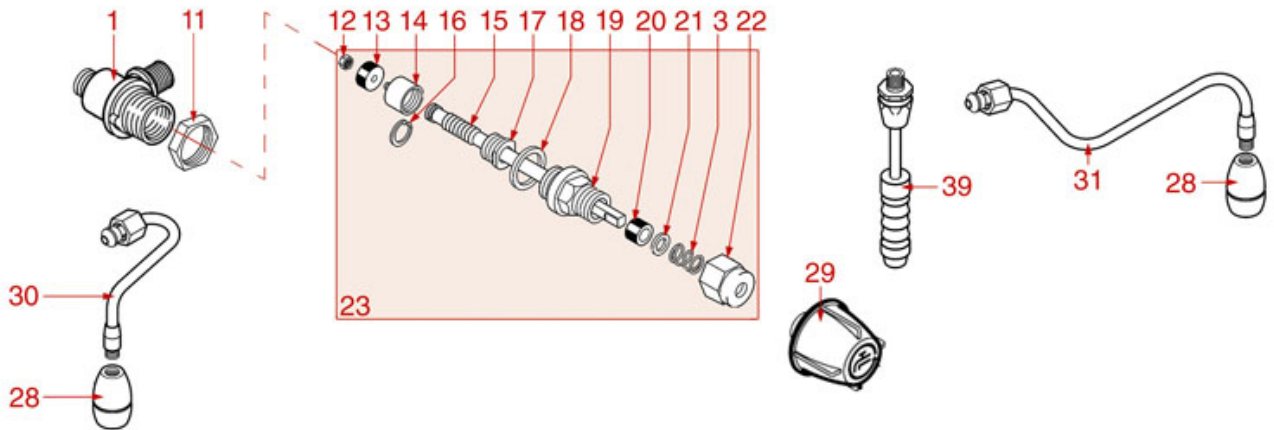

WATER/STEAM TAPS

BRAVA

AS1101

ASTORIA CMA

Position	LF code no.	Description
1	1348451	STEAM TAP BODY
2	1186201	GASKET FLAT PTFE $\varnothing$ 21x16.8x2 mm
2	1186394	ASBESTOS FREE FLAT GASKET $\varnothing$ 22x17x2 mm
3	1250547	SPRING $\varnothing$ 11.5x16 mm
4	1186318	O-RING 03043 EPDM
5	1186334	WASHER
6	1449100	CHROME HEXAGONAL NUT
7	1186550	O-RING M 0060-10 RED SILICONE
8	1449096	STAINLESS STEEL WATER SPRINKLER M8
11	1348453	NUT M 26x1.5
12	1348025	HEXAGONAL NUT M3
13	1186316	EPDM FLAT GASKET $\varnothing$ 15x4x4 mm 60 SH
13	1186527	FLAT EPDM GASKET $\varnothing$ 15x4x4 mm 80 SH
14	1324056	TAP PISTON
16	1250223	RADIAL SEEGER RING $\varnothing$ 6 mm
17	1186377	GASKET HOLDER
18	1186333	COPPER FLAT GASKET $\varnothing$ 26x20x2 mm
18	1186340	ASBESTOS FREE FLAT GASKET $\varnothing$ 26x20x2 mm
19	1349458	TAP COUPLING
20	1186393	FLAT EPDM GASKET $\varnothing$ 12.5x8x9 mm
20	1786263	FLAT GASKET EPDM $\varnothing$ 12.5x8x9 mm
21	1186376	BRASS WASHER $\varnothing$ 12x8x1 mm FLAT
22	1348458	TAP NUT
23	1348077	WATER/STEAM TAP PIN ROD
24	1449172	BURN PREVENTING HANDGRIP FOR PIPE $\varnothing$ 8 m
27	1241202	KNOB FOR STEAM TAP
28	1449097	STAINLESS STEEL WATER SPRINKLER M10
29	1241203	KNOB FOR WATER TAP
34	1186771	COPPER FLAT GASKET $\varnothing$ 8,5x5x1 mm
35	1349079	L- FITTING $\varnothing$ 1/4"M 1/8"M
36	1120700	2-WAY SOLENOID VALVE PARKER 230V 50/60Hz
37	1160566	STAINLESS STEEL WATER FILTER $\varnothing$ 8 mm
42	1349111	FITTING $\varnothing$ 1/8"M 1/4"M
47	1349083	MIXER FITTING
48	1349136	FITTING $\varnothing$ 1/8"M-1/4"F
49	1349491	T-SHAPED FITTING $\varnothing$ 1/4"M-1/4"M-1/4"M
100	1079030	KIT CAPPUCINATORE ASTORIA/CMA