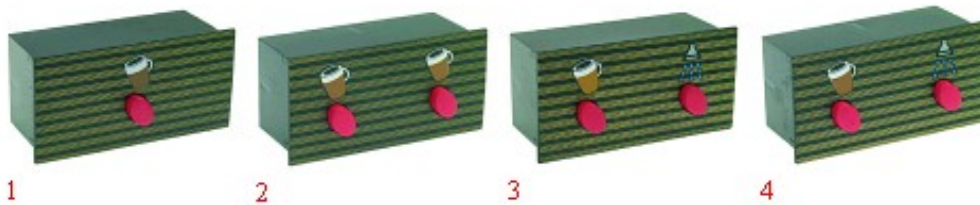

SWITCHES ASTORIA/CMA

Photo	LF Code	Notes	Suitable for	For machine model
1	1319456	---	ASTORIA/CMA 18371017	DIVINA
2	1319454	---	ASTORIA/CMA 18371018	DIVINA
3	1319446	---	ASTORIA/CMA 18371019	DIVINA
4	1319455	---	ASTORIA/CMA 18371021	DIVINA