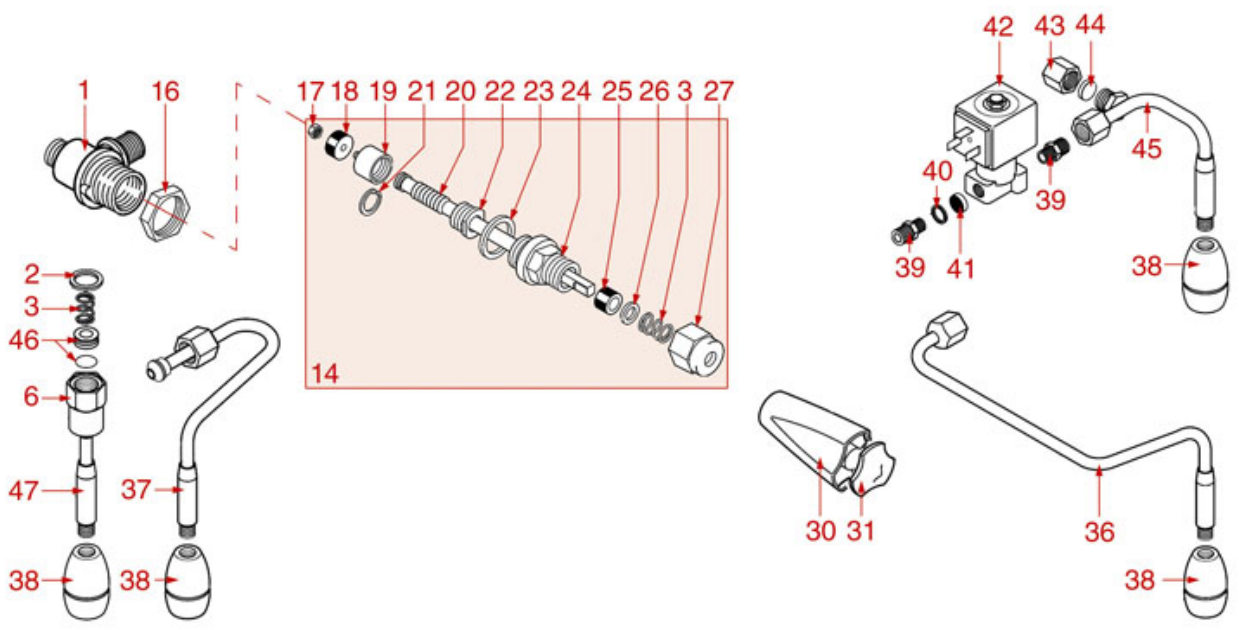

WATER/STEAM TAPS

PERLA

ASTORIA CMA

Position	LF code no.	Description
1	1348451	STEAM TAP BODY
2	1186201	GASKET FLAT PTFE $\varnothing$ 21x16.8x2 mm
2	1186394	ASBESTOS FREE FLAT GASKET $\varnothing$ 22x17x2 mm
3	1250547	SPRING $\varnothing$ 11.5x16 mm
4	1186318	O-RING 03043 EPDM
5	1186334	WASHER
6	1449100	CHROME HEXAGONAL NUT
7	1449093	CHROME WATER SPRINKLER M10
8	1186550	O-RING M 0060-10 RED SILICONE
9	1449096	STAINLESS STEEL WATER SPRINKLER M8
10	1449098	CHROME PL.STEAM PIPE COMPLETE $\varnothing$ 8 mm
12	1449101	STAINLESS STEEL STEAM PIPE COMPL. $\varnothing$ 8 mm
13	1449105	STAINLESS STEEL STEAM PIPE COMPL. $\varnothing$ 8 mm
14	1348076	WATER/STEAM TAP PIN ROD
16	1348453	NUT M 26x1.5
17	1348025	HEXAGONAL NUT M3
18	1186316	EPDM FLAT GASKET $\varnothing$ 15x4x4 mm 60 SH
18	1186527	FLAT EPDM GASKET $\varnothing$ 15x4x4 mm 80 SH
19	1324056	TAP PISTON
21	1250223	RADIAL SEEGER RING $\varnothing$ 6 mm
22	1186377	GASKET HOLDER
23	1186333	COPPER FLAT GASKET $\varnothing$ 26x20x2 mm
23	1186340	ASBESTOS FREE FLAT GASKET $\varnothing$ 26x20x2 mm
24	1349458	TAP COUPLING
25	1186393	FLAT EPDM GASKET $\varnothing$ 12.5x8x9 mm
25	1786263	FLAT GASKET EPDM $\varnothing$ 12.5x8x9 mm
26	1186376	BRASS WASHER $\varnothing$ 12x8x1 mm FLAT
27	1348458	TAP NUT
30	1241094	WATER/STEAM TAP KNOB
31	1241095	CAP FOR KNOB
33	1186378	CONICAL PTFE SEAL $\varnothing$ 14x7x6 mm
38	1449097	STAINLESS STEEL WATER SPRINKLER M10
39	1349111	FITTING $\varnothing$ 1/8"M 1/4"M
40	1186771	COPPER FLAT GASKET $\varnothing$ 8,5x5x1 mm
41	1160566	STAINLESS STEEL WATER FILTER $\varnothing$ 8 mm
42	1120700	2-WAY SOLENOID VALVE PARKER 230V 50/60Hz
43	1439021	CAP $\varnothing$ 1/4"F HEIGHT 16 mm NUT 17 mm
46	1186378	CONICAL PTFE SEAL $\varnothing$ 14x7x6 mm
46	1186626	O-RING 0114 EPDM
49	1349112	FITTING $\varnothing$ 1/4"M-3/8"M
50	1186619	COPPER FLAT GASKET $\varnothing$ 18x14x1.5 mm
51	1186717	O-RING 02031 VITON
100	1079030	KIT CAPPUCINATORE ASTORIA/CMA