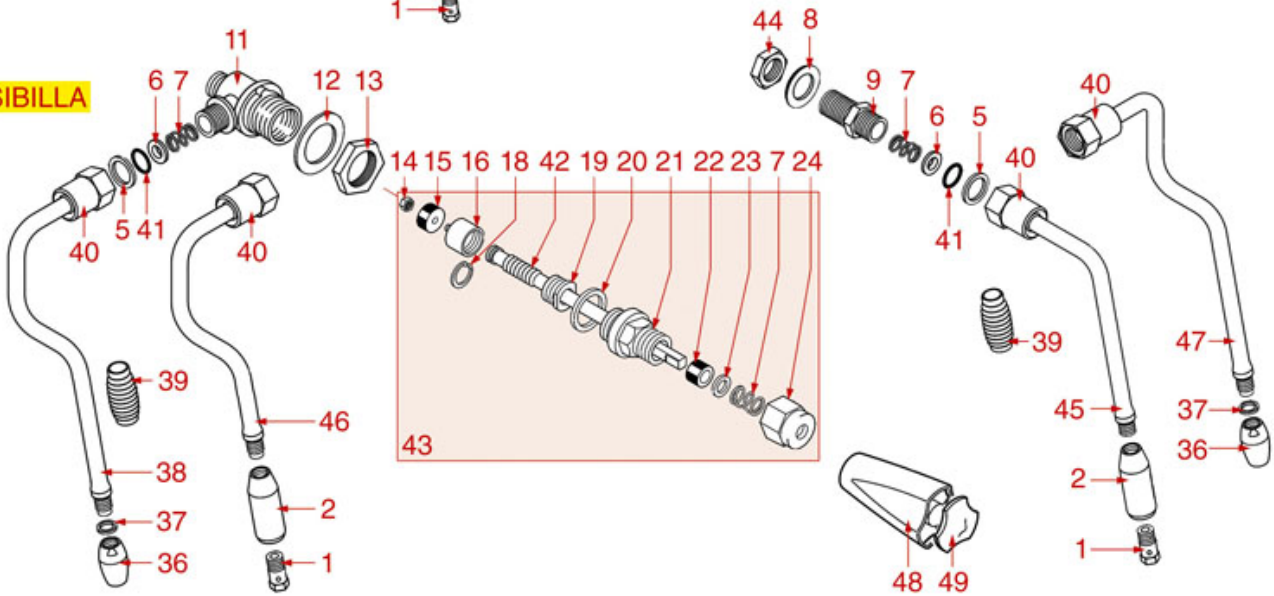

WATER/STEAM TAPS

RAPALLO

SIBILLA

CK-CKE CKX-CKXE