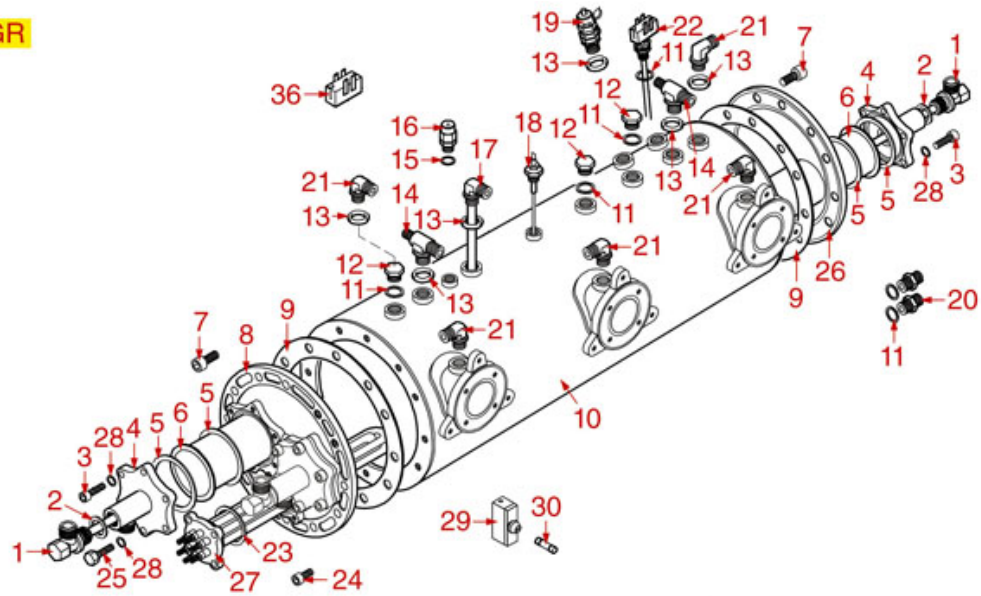

BOILER BOOSTED 1-2-3 GROUPS

BOOSTED 3GR