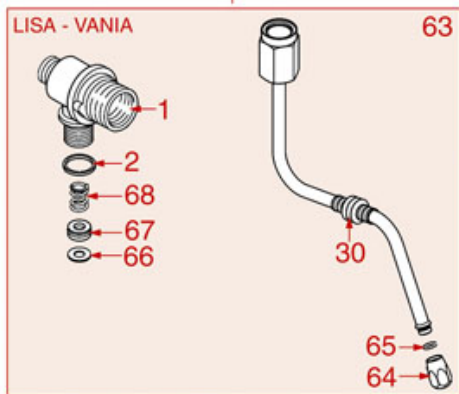

ADRIA
ARGENTA
DENISE - DORA
PRATIC

ADRIA
ARGENTA
DENISE - DORA
PRATIC

LISA - VANIA

AS1001

Positions without LF code no.: upon request

ASTORIA CMA

Position	LF code no.	Description
1	1348451	STEAM TAP BODY
2	1186201	GASKET FLAT PTFE \varnothing 21x16.8x2 mm
2	1186394	ASBESTOS FREE FLAT GASKET \varnothing 22x17x2 mm
3	1250547	SPRING \varnothing 11.5x16 mm
4	1186318	O-RING 03043 EPDM
5	1186334	WASHER
6	1186771	COPPER FLAT GASKET \varnothing 8,5x5x1 mm
7	1449093	CHROME WATER SPRINKLER M10
8	1186550	O-RING M 0060-10 RED SILICONE
9	1449096	STAINLESS STEEL WATER SPRINKLER M8
10	1449098	CHROME PL.STEAM PIPE COMPLETE \varnothing 8 mm
11	1449106	CHROME PL.STEAM PIPE COMPLETE \varnothing 8 mm
12	1449101	STAINLESS STEEL STEAM PIPE COMPL. \varnothing 8 mm
13	1449102	STAINLESS STEEL STEAM PIPE COMPL. \varnothing 8 mm
14	1449105	STAINLESS STEEL STEAM PIPE COMPL. \varnothing 8 mm
15	1449172	BURN PREVENTING HANDGRIP FOR PIPE \varnothing 8 mm
16	1348453	NUT M 26x1.5
17	1348025	HEXAGONAL NUT M3
18	1186316	EPDM FLAT GASKET \varnothing 15x4x4 mm 60 SH
18	1186527	FLAT EPDM GASKET \varnothing 15x4x4 mm 80 SH
19	1324056	TAP PISTON
20	1324077	WATER/STEAM TAP PIN
21	1250223	RADIAL SEEGER RING \varnothing 6 mm
22	1186377	GASKET HOLDER
23	1186333	COPPER FLAT GASKET \varnothing 26x20x2 mm
23	1186340	ASBESTOS FREE FLAT GASKET \varnothing 26x20x2 mm
24	1349458	TAP COUPLING
25	1186393	FLAT EPDM GASKET \varnothing 12.5x8x9 mm
25	1786263	FLAT GASKET EPDM \varnothing 12.5x8x9 mm
26	1186376	BRASS WASHER \varnothing 12x8x1 mm FLAT
27	1348458	TAP NUT
28	1348321	WATER/STEAM TAP
28	1348452	WATER/STEAM TAP PIN ROD
29	1449100	CHROME HEXAGONAL NUT
36	1241452	STEAM TAP KNOB
38	1449116	WATER PIPE NOZZLE M9 \varnothing 18 mm
39	1449099	WATER PIPE NOZZLE M10
41	1449095	CHROME COMPLETE WATER PIPE \varnothing 8 mm
44	1349083	MIXER FITTING
45	1349136	FITTING \varnothing 1/8"M-1/4"F
46	1120700	2-WAY SOLENOID VALVE PARKER 230V 50/60Hz
47	1160566	STAINLESS STEEL WATER FILTER \varnothing 8 mm
49	1349111	FITTING \varnothing 1/8"M 1/4"M
50	1349081	L-FITTING \varnothing 1/4"M 1/4"M
54	1349102	FITTING \varnothing 1/4"M-1/4"M
57	1241468	WATER TAP HANDLE
58	1241466	STEAM TAP KNOB
59	1241467	WATER TAP KNOB
60	1241451	STEAM TAP KNOB
61	1241453	WATER TAP KNOB
67	1186378	CONICAL PTFE SEAL \varnothing 14x7x6 mm
67	1186626	O-RING 0114 EPDM
68	1250547	SPRING \varnothing 11.5x16 mm
69	1449820	CHROME PLATED STEAM PIPE COMPLETE
69	1449821	CHROME PLATED STEAM PIPE COMPLETE
70	1449205	CHROME PLATED STEAM PIPE COMPLETE
71	1449204	ST.STEEL COMPLETE STEAM PIPE \varnothing 8 mm
72	1449203	COMPLETE STAINLESS STEEL STEAM PIPE
100	1079030	KIT CAPPUCINATORE ASTORIA/CMA