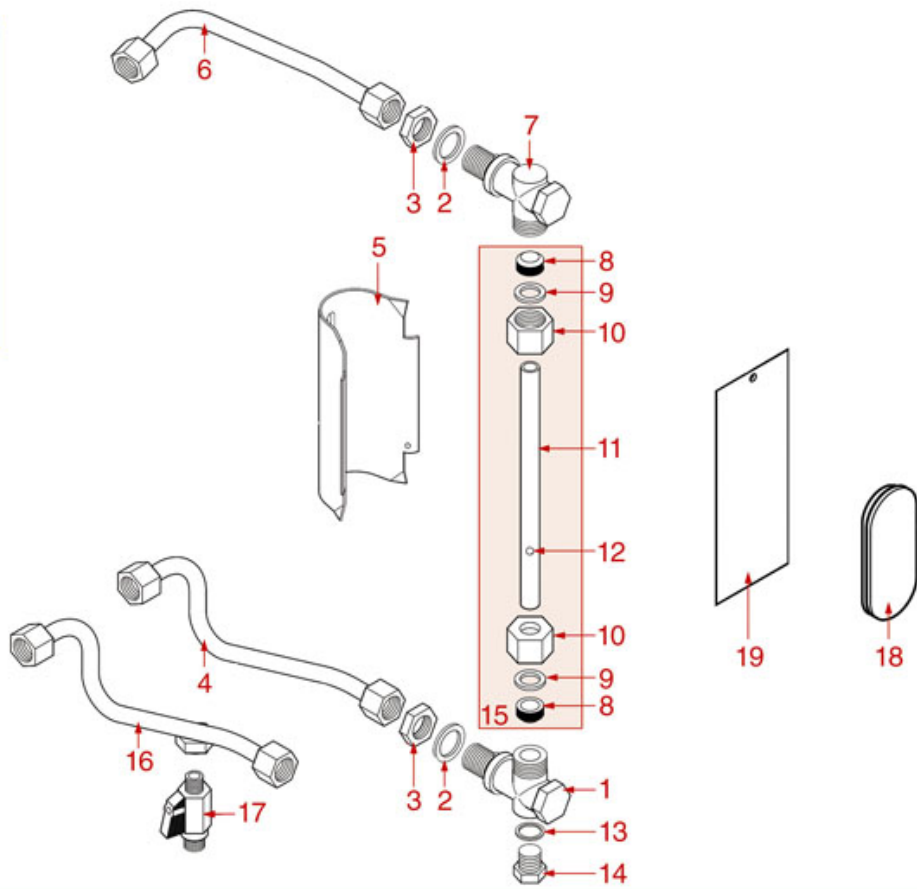

WATER LEVEL

ARGENTA
BRAVA
DENISE
DIVINA
DORA
GLORIA
LISA
PERLA4D
PRATIC
VANIA

RAPALLO