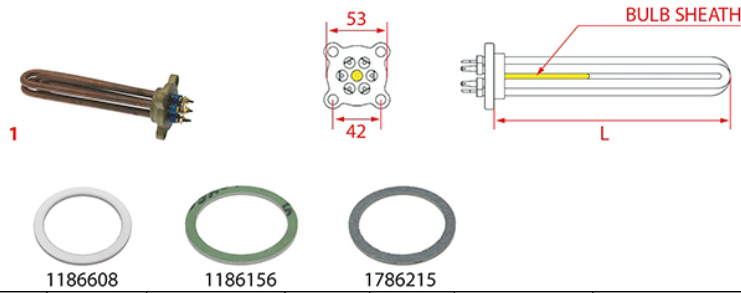

HEATING ELEMENTS ASTORIA/CMA

Photo	LF Code	Watt - Volt	L (mm)	Groups	Bulb sheath	Suitable for	For machine model
1	1755254	2350W 240V	175	1	YES	ASTORIA/CMA 17007	BOOSTED
1	1755610	6000W 240V	340	2	YES	ASTORIA/CMA 17052	BOOSTED
1	1755609	6000W 240V	565	3	YES	ASTORIA/CMA 17102	BOOSTED