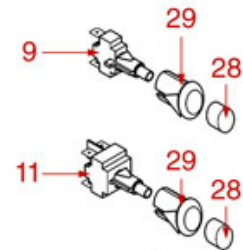

PUSH-BUTTONS

PERLA

SIBILLA