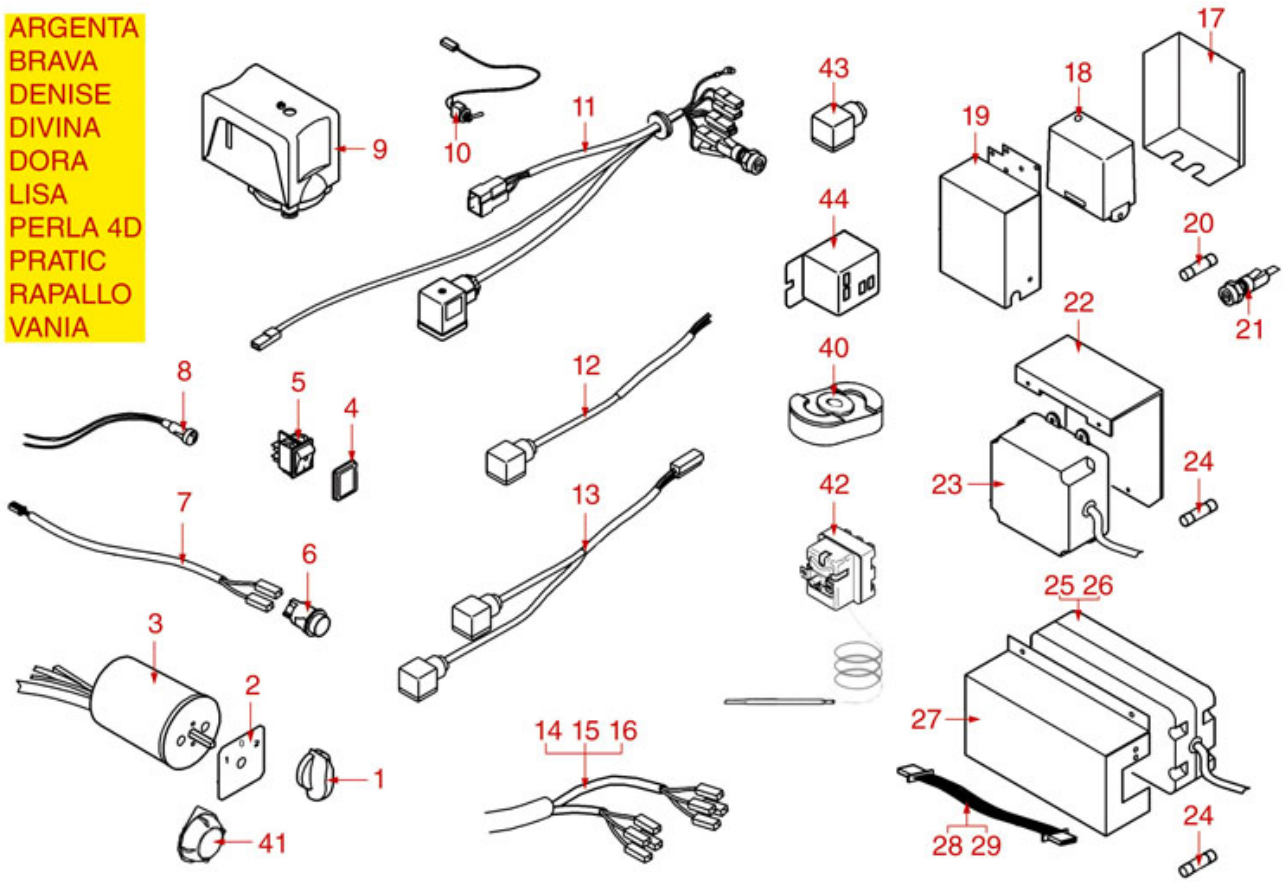

ELECTRICAL SYSTEM

ARGENTA
BRAVA
DENISE
DIVINA
DORA
LISA
PERLA 4D
PRATIC
RAPALLO
VANIA