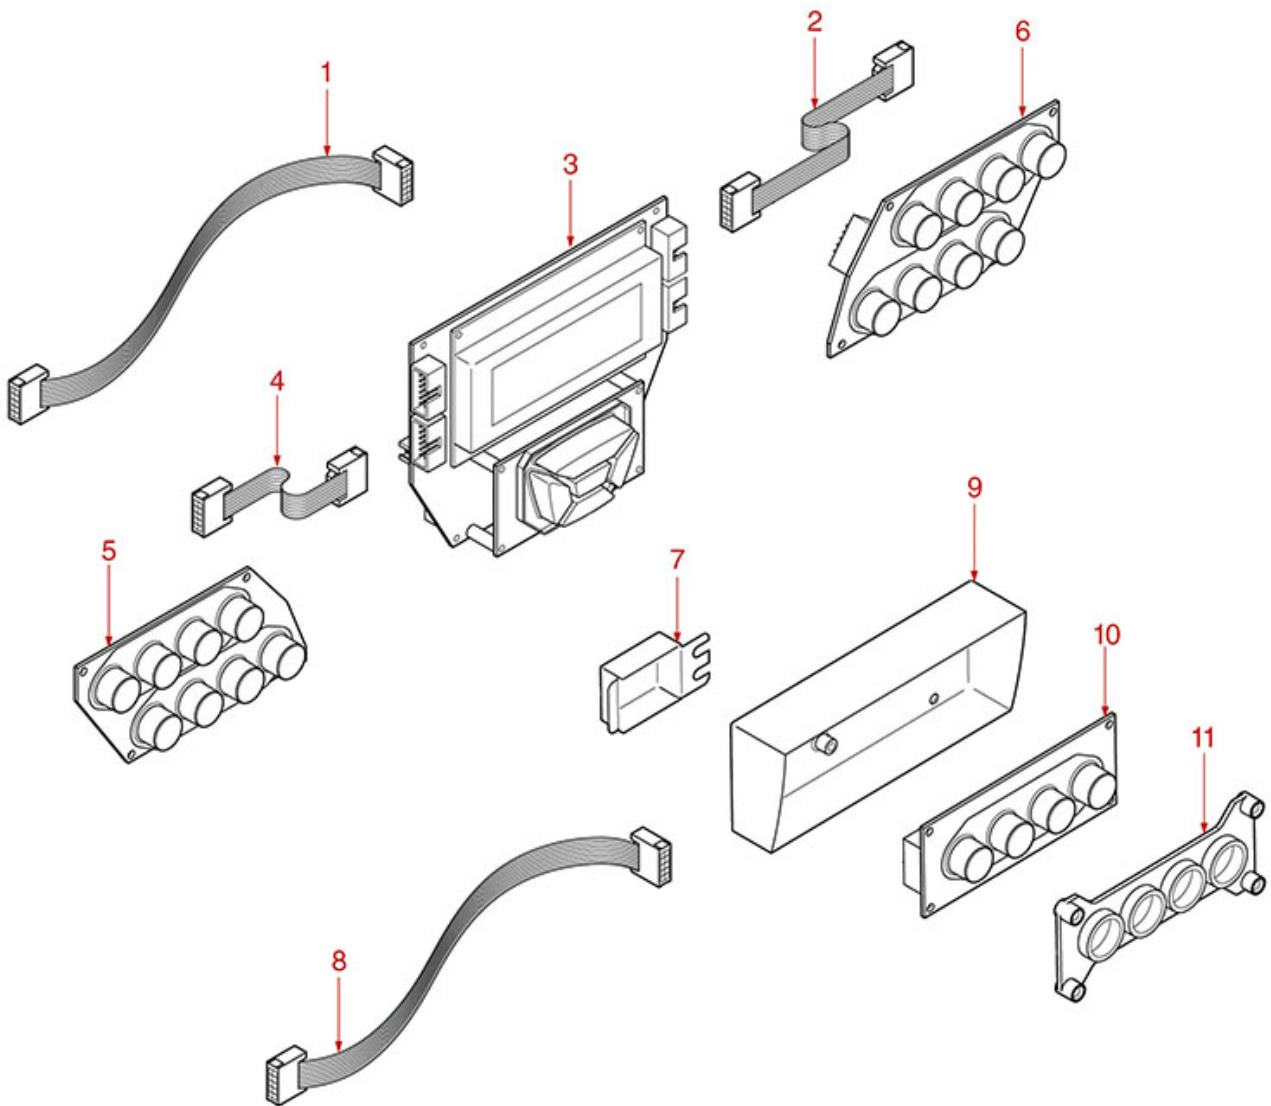

PUSH-BUTTONS PLUS 4 YOU

PLUS 4 YOU

ASTORIA CMA

Position	LF code no.	Description
1	1050022	10 POLES FLAT CABLE 1350 mm
2	1050020	10 POLES FLAT CABLE 300 mm
3	1390120	ELECTRONIC CIRCUIT BOARD DISPLAY
4	1050021	10 POLES FLAT CABLE 100 mm
5	1319499	8 BUTTONS PUSH-BUTTON PANEL SX
6	1319500	8 BUTTONS PUSH-BUTTON PANEL DX