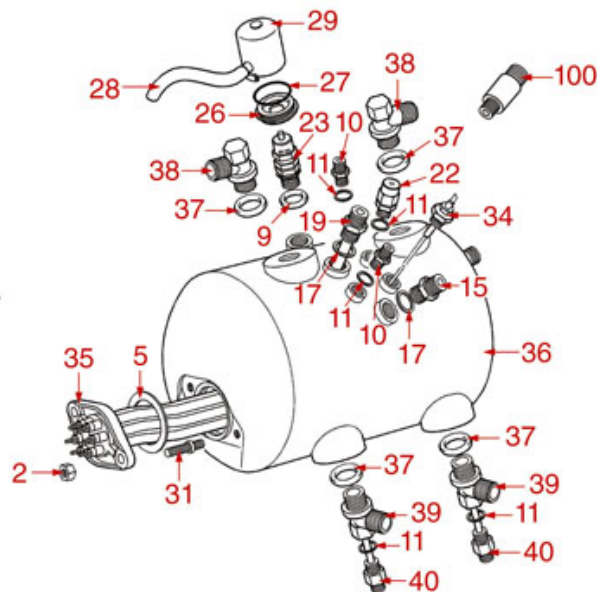

BOILER MODELS LEVER-PRT-COMPACT

AL

**PRATIC
PRATIC NEW**

COMPACT

ASTORIA CMA

Position	LF code no.	Description
1	1755067	HEATING ELEMENT 2600W 230/240V
1	1755068	HEATING ELEMENT 3700W 230/240V
1	1755070	HEATING ELEMENT 4000W 230/240V
1	1755071	HEATING ELEMENT 5000W 230/240V
1	1755073	HEATING ELEMENT 7000W 230/240V
1	1755601	HEATING ELEMENT 2000W 110V
1	1755604	HEATING ELEMENT 2000W 230/240V
1	1755605	HEATING ELEMENT 2600W 110V
1	1755606	HEATING ELEMENT 3700W 110V
3	1528055	S/STEEL STUD \varnothing 8x40 mm
4	1528056	S/STEEL SCREW T.C.E.I. M10x20 UNI 5931
5	1186194	PTFE FLAT GASKET \varnothing 58x43x2 mm
5	1186606	FLAT CARBO GASKET \varnothing 57x43x3 mm
6	1439021	CAP \varnothing 1/4"F HEIGHT 16 mm NUT 17 mm
8	1349491	T-SHAPED FITTING \varnothing 1/4"M-1/4"M-1/4"M
9	1186769	ROUND COPPER GASKET \varnothing 18.7x13x2.5 mm
10	1349102	FITTING \varnothing 1/4"M-1/4"M
11	1186619	COPPER FLAT GASKET \varnothing 18x14x1.5 mm
13	1186561	BOILER GASKET \varnothing 190x137x3 mm
13	1186562	BOILER GASKET \varnothing 191x139x3 mm
15	1349103	FITTING \varnothing 3/8"M-3/8"M
16	1349084	ELBOW FITTING \varnothing 3/8"M-3/8"M
17	1186620	COPPER FLAT GASKET \varnothing 22x17x1.5 mm
18	1449202	INJECTOR PIPE
19	1449092	SUCTION PIPE \varnothing 3/8"M
20	1439048	BOILER CAP \varnothing 1/4"M
21	3315106	3-WAY HOSE END RUBBER FITTING \varnothing 10 mm
22	1523538	BOILER VALVE \varnothing 1/4"M
23	1515100	BOILER VALVE \varnothing 3/8"M 1.8bar CE-PED
23	1515120	BOILER VALVE \varnothing 3/8"M 1.9bar CE-PED
23	1523409	BOILER VALVE \varnothing 3/8"M
24	1439023	BOILER CAP \varnothing 3/8"M
25	1349086	T SHAPED BRASS FITTING \varnothing 3/8"-3/8"-1/4"
26	1523002	PROTECTION FLANGE FOR BOILER VALVE
27	1186184	VITON O-RING 03156
28	1449687	SILICONE HOSE \varnothing 8x10 SHORE 60 - 10 m
29	1523402	SAFETY VALVE PROTECTION
30	1755065	HEATING ELEMENT 2000/2177W 230/240V
30	1755072	HEATING ELEMENT 3700/4029W 230/240V
30	1755215	HEATING ELEMENT 3000/3266W 230/240V
30	1755245	HEATING ELEMENT 6000W 220V
30	1755608	HEATING ELEMENT 2700/2940W 230/240V
30	1755615	HEATING ELEMENT 2600/2831W 230/240V
33	1048005	BENT EXTRACTABLE EXCHANGER \varnothing 42 mm
34	1341750	LEVEL PROBE \varnothing 1/4"M-125 mm
34	1341751	LEVEL PROBE \varnothing 1/4"M-150 mm
35	1755608	HEATING ELEMENT 2700/2940W 230/240V
37	1186445	ROUND COPPER GASKET \varnothing 26x21.4x2 mm
38	1349089	BOILER FITTING \varnothing 1/2"
39	5500019	BOILER FITTING \varnothing 1/2"M-1/2"M-1/4"F
40	1349017	INJECTION PIPE 1/4"M-1/4"M
100	1523012	EXPANSION VALVE \varnothing 1/4"M-3/8"M