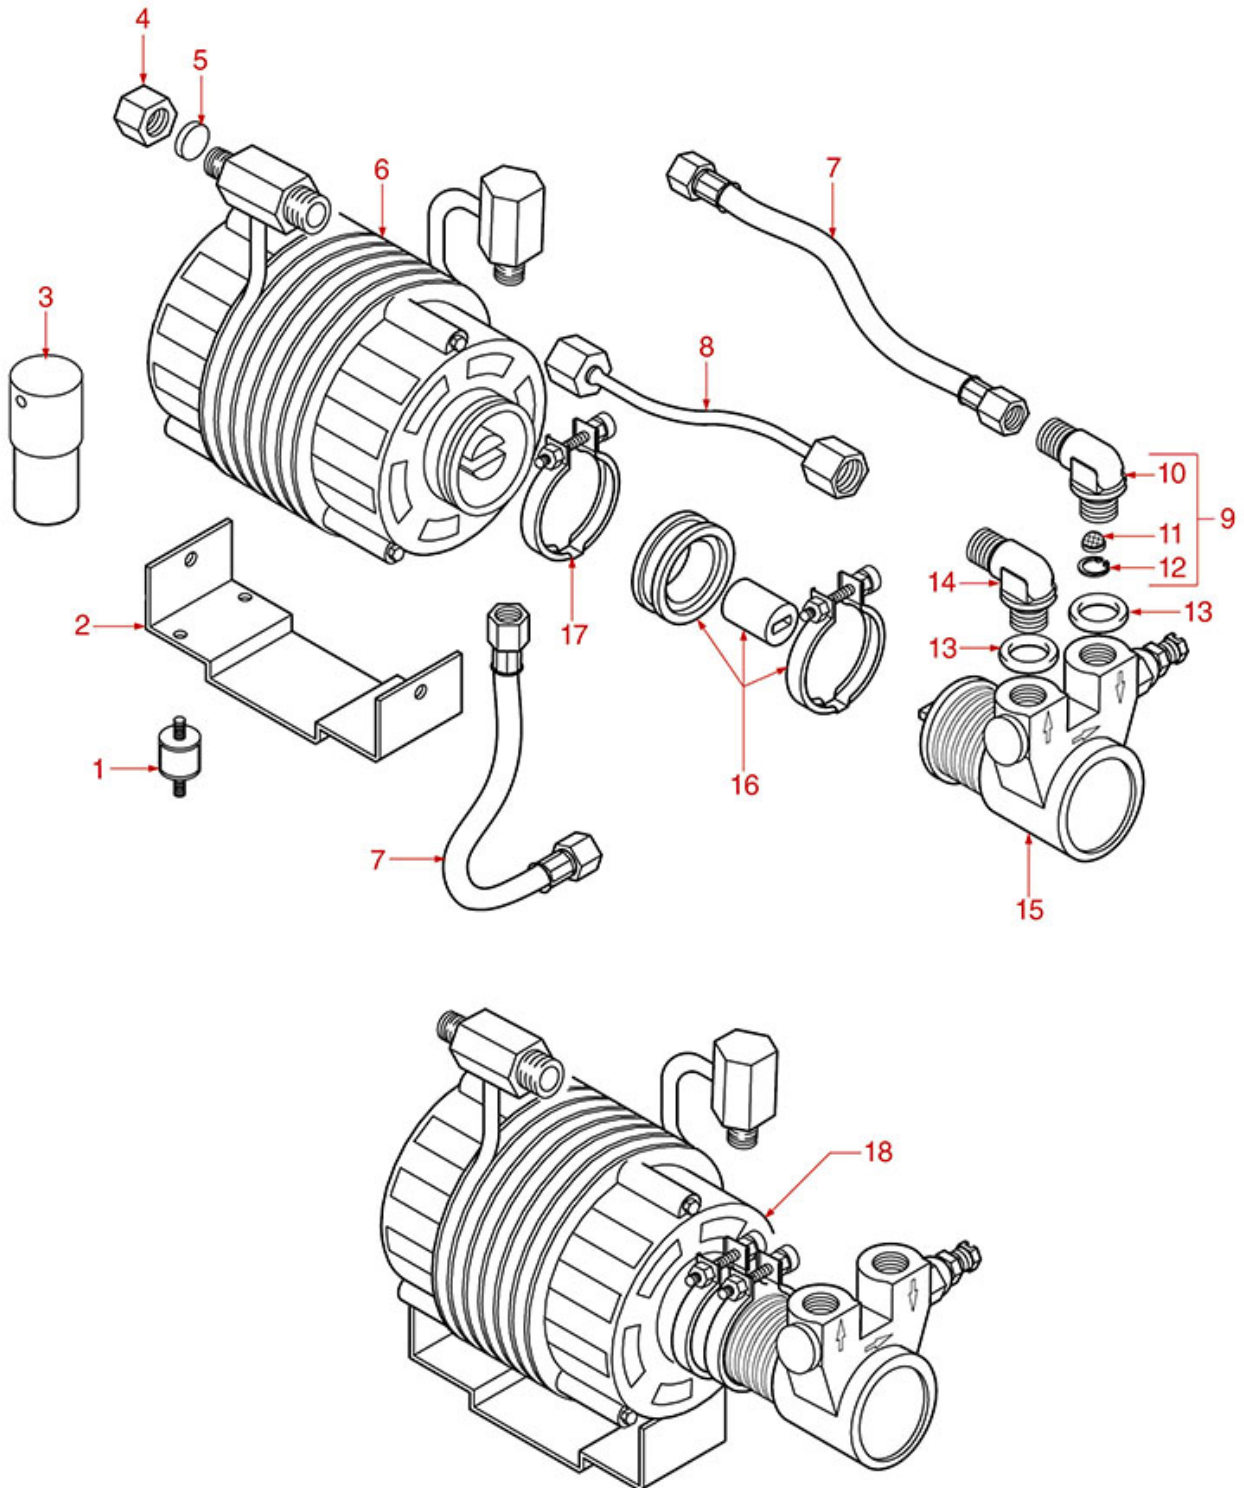

MOTOR AND PUMP PLUS 4 YOU

PLUS 4 YOU

ASTORIA CMA

Position	LF code no.	Description
1	1313002	ANTI VIBRATION SUPPORT $\varnothing$ 15x15 mm M4
3	3068014	CAPACITOR μF 8 450V 50/60Hz
4	1439021	CAP $\varnothing$ 1/4" F HEIGHT 16 mm NUT 17 mm
6	1240607	RPM MOTOR WITH CLAMP CONNECTION 330W 230
7	1449711	FLEX HOSE $\varnothing$ 3/8" Fp x Fc 500 mm
9	1349268	"L" FITTING $\varnothing$ 3/8" M-3/8" M WITH FILTER
11	1160400	WATER FILTER $\varnothing$ 11 mm
12	1002004	CIRCLIP J-9
13	1186186	ROUND COPPER GASKET $\varnothing$ 23x17x3 mm
14	1349084	ELBOW FITTING $\varnothing$ 3/8" M-3/8" M
15	1330026	ROTARY VANE PUMP ROTOFLOW $\varnothing$ 3/8" GAS
16	1191006	MOTOR COUPLING KIT
17	1168011	STAINLESS STEEL CLAMP FOR FLANGE PUMP