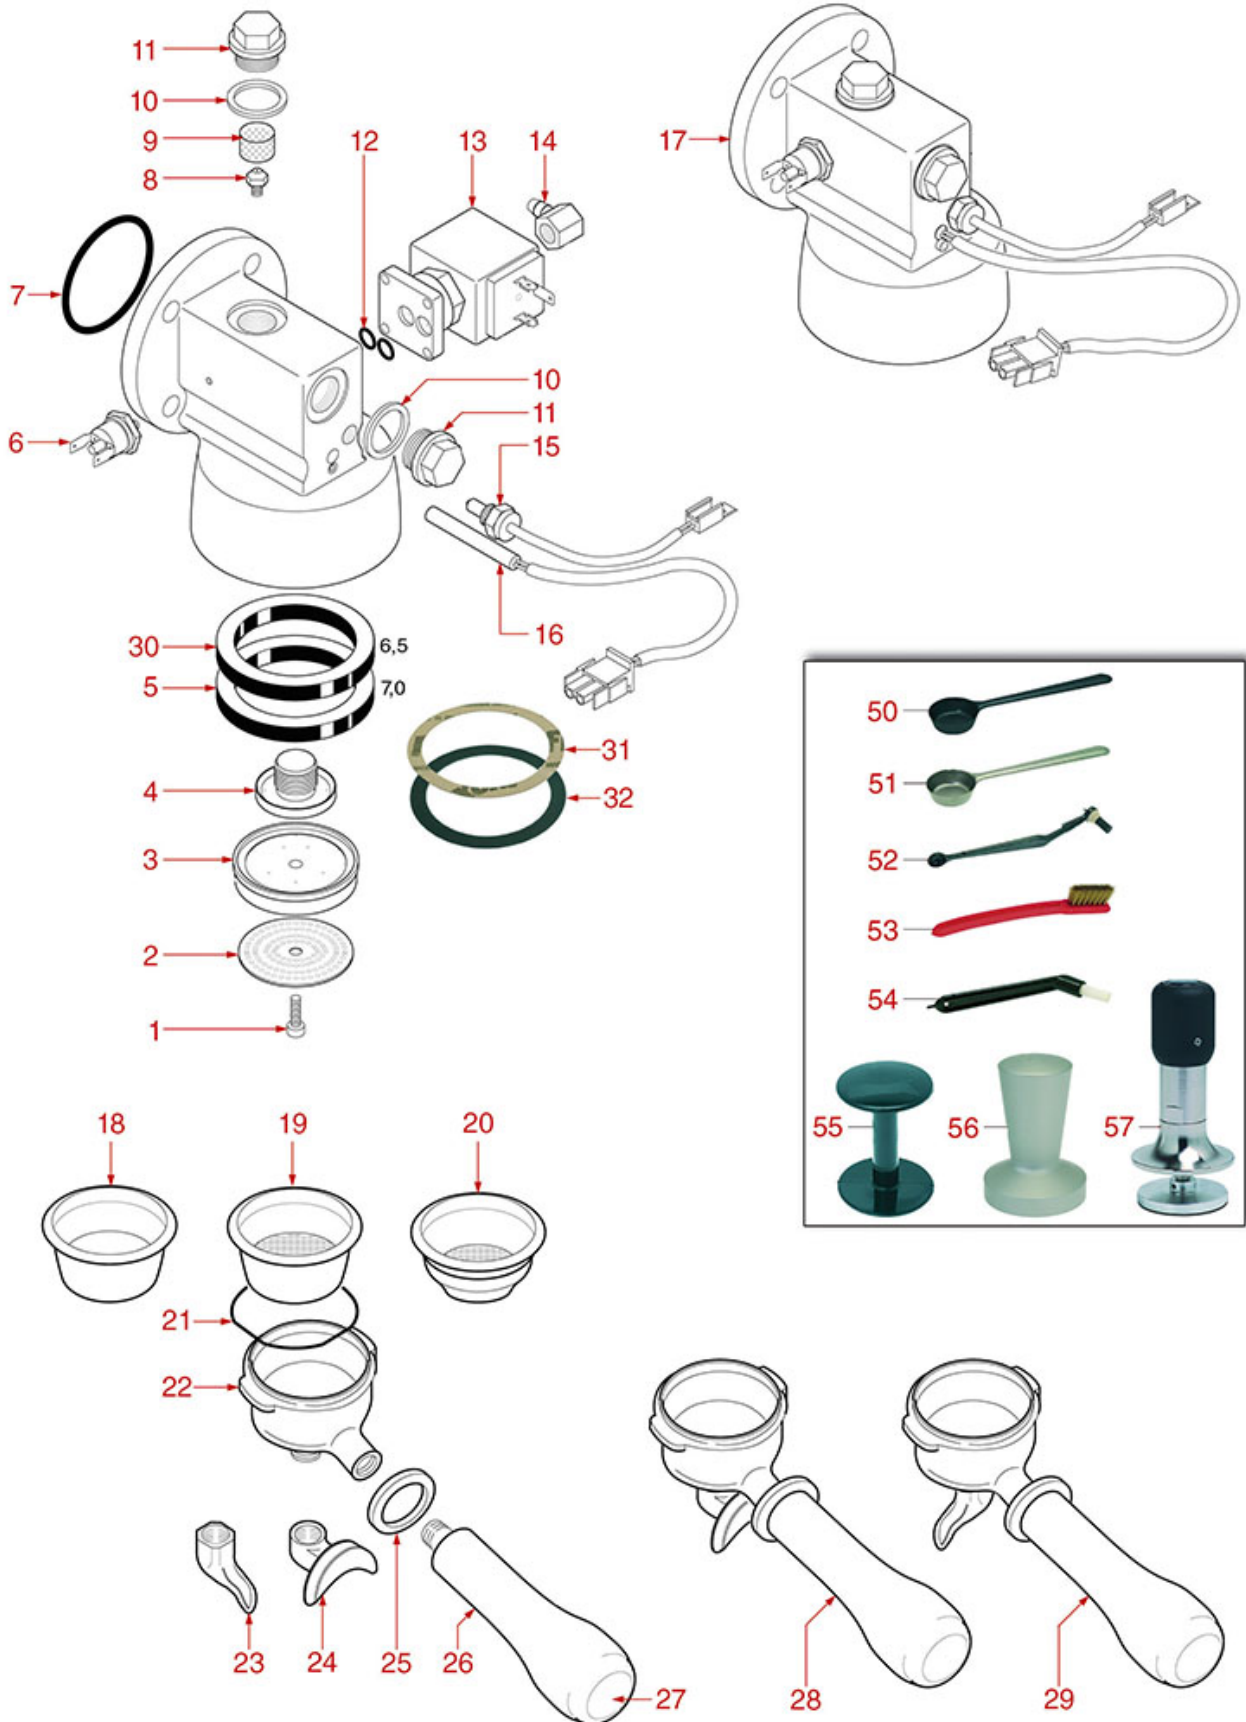

BREWING GROUP PLUS 4 YOU

PLUS 4 YOU

AS0401

ASTORIA CMA

Position	LF code no.	Description
2	1081041	SHOWER SCREEN $\varnothing$ 48 mm
3	1086046	SHOWER HOLDER SPRAYER
3	1086047	LOWERED SHOWER HOLDER SPRAYER
4	1501300	BREW GROUP SPRAY NOZZLE $\varnothing$ 31.5 mm M18x2
5	5047859	FILTER HOLDER GASKET $\varnothing$ 64x52x7 mm
6	1444206	CONTACT THERMOSTAT 145°C M4
7	1186190	O-RING 04187 VITON
8	1500009	JET M5x1 HOLE $\varnothing$ 1.0 mm
9	1160501	WATER FILTER $\varnothing$ 14x10x12 mm
10	1186323	PTFE FLAT GASKET $\varnothing$ 24x18x2 mm
11	1439003	CAP $\varnothing$ 18 mm FOR BREW GROUP
12	1186612	O-RING 02025 VITON
13	1120102	3-WAY SOLENOID VALVE LUCIFER 115V 60Hz
13	1120330	3-WAY SOLENOID VALVE LUCIFER 240V 50Hz
14	1349267	HOSE-END FITTING $\varnothing$ 1/8"F - $\varnothing$ 7 mm
15	1397053	TEMPERATURE PROBE NTC
16	1755255	CARTRIDGE HEATING ELEMENT 150W 120V
16	1755256	CARTRIDGE HEATING ELEMENT 150W 230V
18	1160278	BLIND FILTER
19	1160277	2-CUP FILTER 14 GRAMS
20	1160276	1 CUP FILTER 7 gr
21	1250279	SPRING FILTER LOCKING $\varnothing$ 1.40 mm STAIN.ST
22	1165114	FILTER HOLDER f/COFFEE MACH.ASTORIA/MEGA
23	1022099	SINGLE SPOUT $\varnothing$ 3/8"
24	1022506	DOUBLE SPOUT $\varnothing$ 3/8"
25	1186774	BURN PREVENTING RING FOR HANDLE
26	1241206	BLACK FILTER HOLDER HANDLE M12
27	1241469	CHROME PLATED CAP FOR FILTER HOLDER KNOB
28	1165079	2-CUP FILTER HOLDER ASSEMBLY ASTORIA
28	1165115	COMPLETE FILTER HOLDER 2 CUPS ASTORIA
29	1165076	1 CUP FILTER HOLDER ASSEMBLY ASTORIA
29	1165116	COMPLETE FILTER HOLDER 1 CUP ASTORIA
30	1786056	FILTER HOLDER GASKET $\varnothing$ 64x52x6.3 mm
31	1190101	PAPER SEAL $\varnothing$ 64x53x0.7 mm
32	1190007	RUBBER PIECE $\varnothing$ 64x53x1 mm EPDM
50	1069001	PLASTIC MEASURING SPOON 20 ml
51	1069002	STAINLESS STEEL MEASURING SPOON 20 ml
52	1384003	BLACK SHOWER CLEANING BRUSH
53	1384002	BRUSH FOR MAINTENANCE
54	1384001	BRUSH FOR COFFEE SHOWER
55	1385000	NYLON TAMPER $\varnothing$ 50/52 mm
56	1385040	POLISHED ALUMINUM TAMPER $\varnothing$ 53 mm
56	1385054	ANODISED ALUMINUM TAMPER $\varnothing$ 53 mm
57	1385601	DYNAMOMETRIC MANUAL TAMPER $\varnothing$ 52 mm