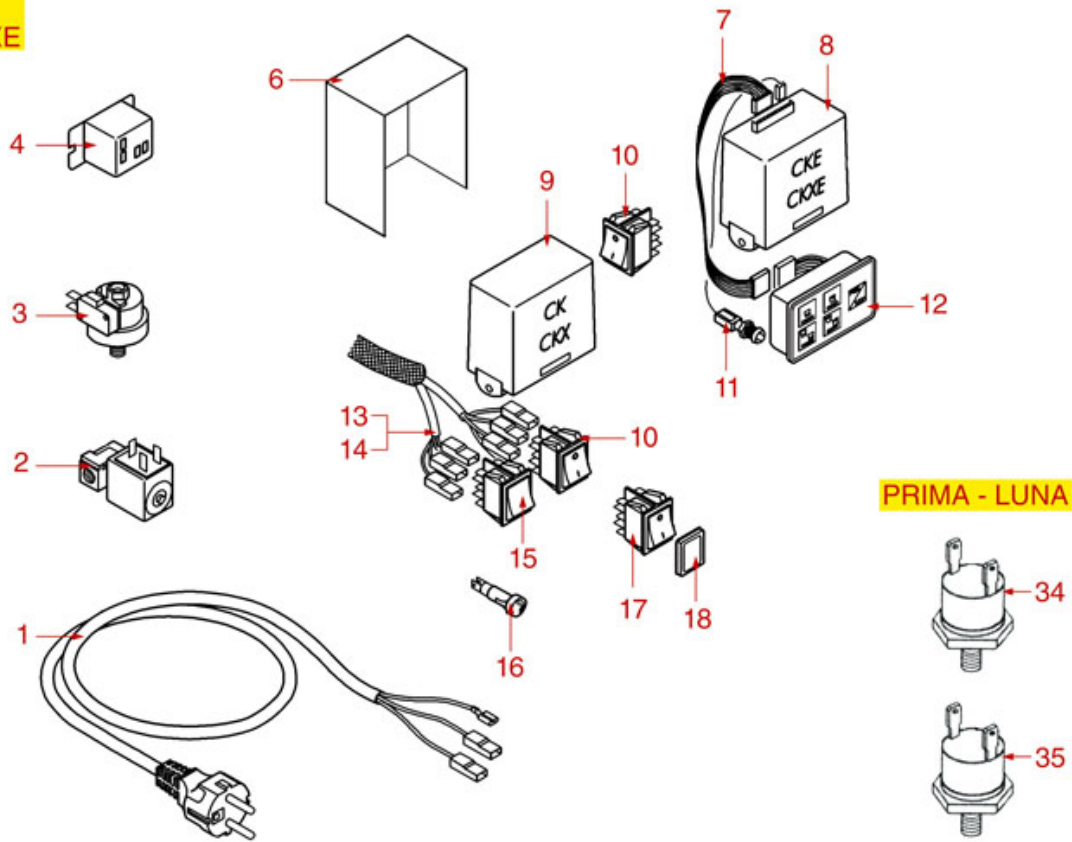

ELECTRICAL SYSTEM

**CK-CKE
CKX-CKXE**