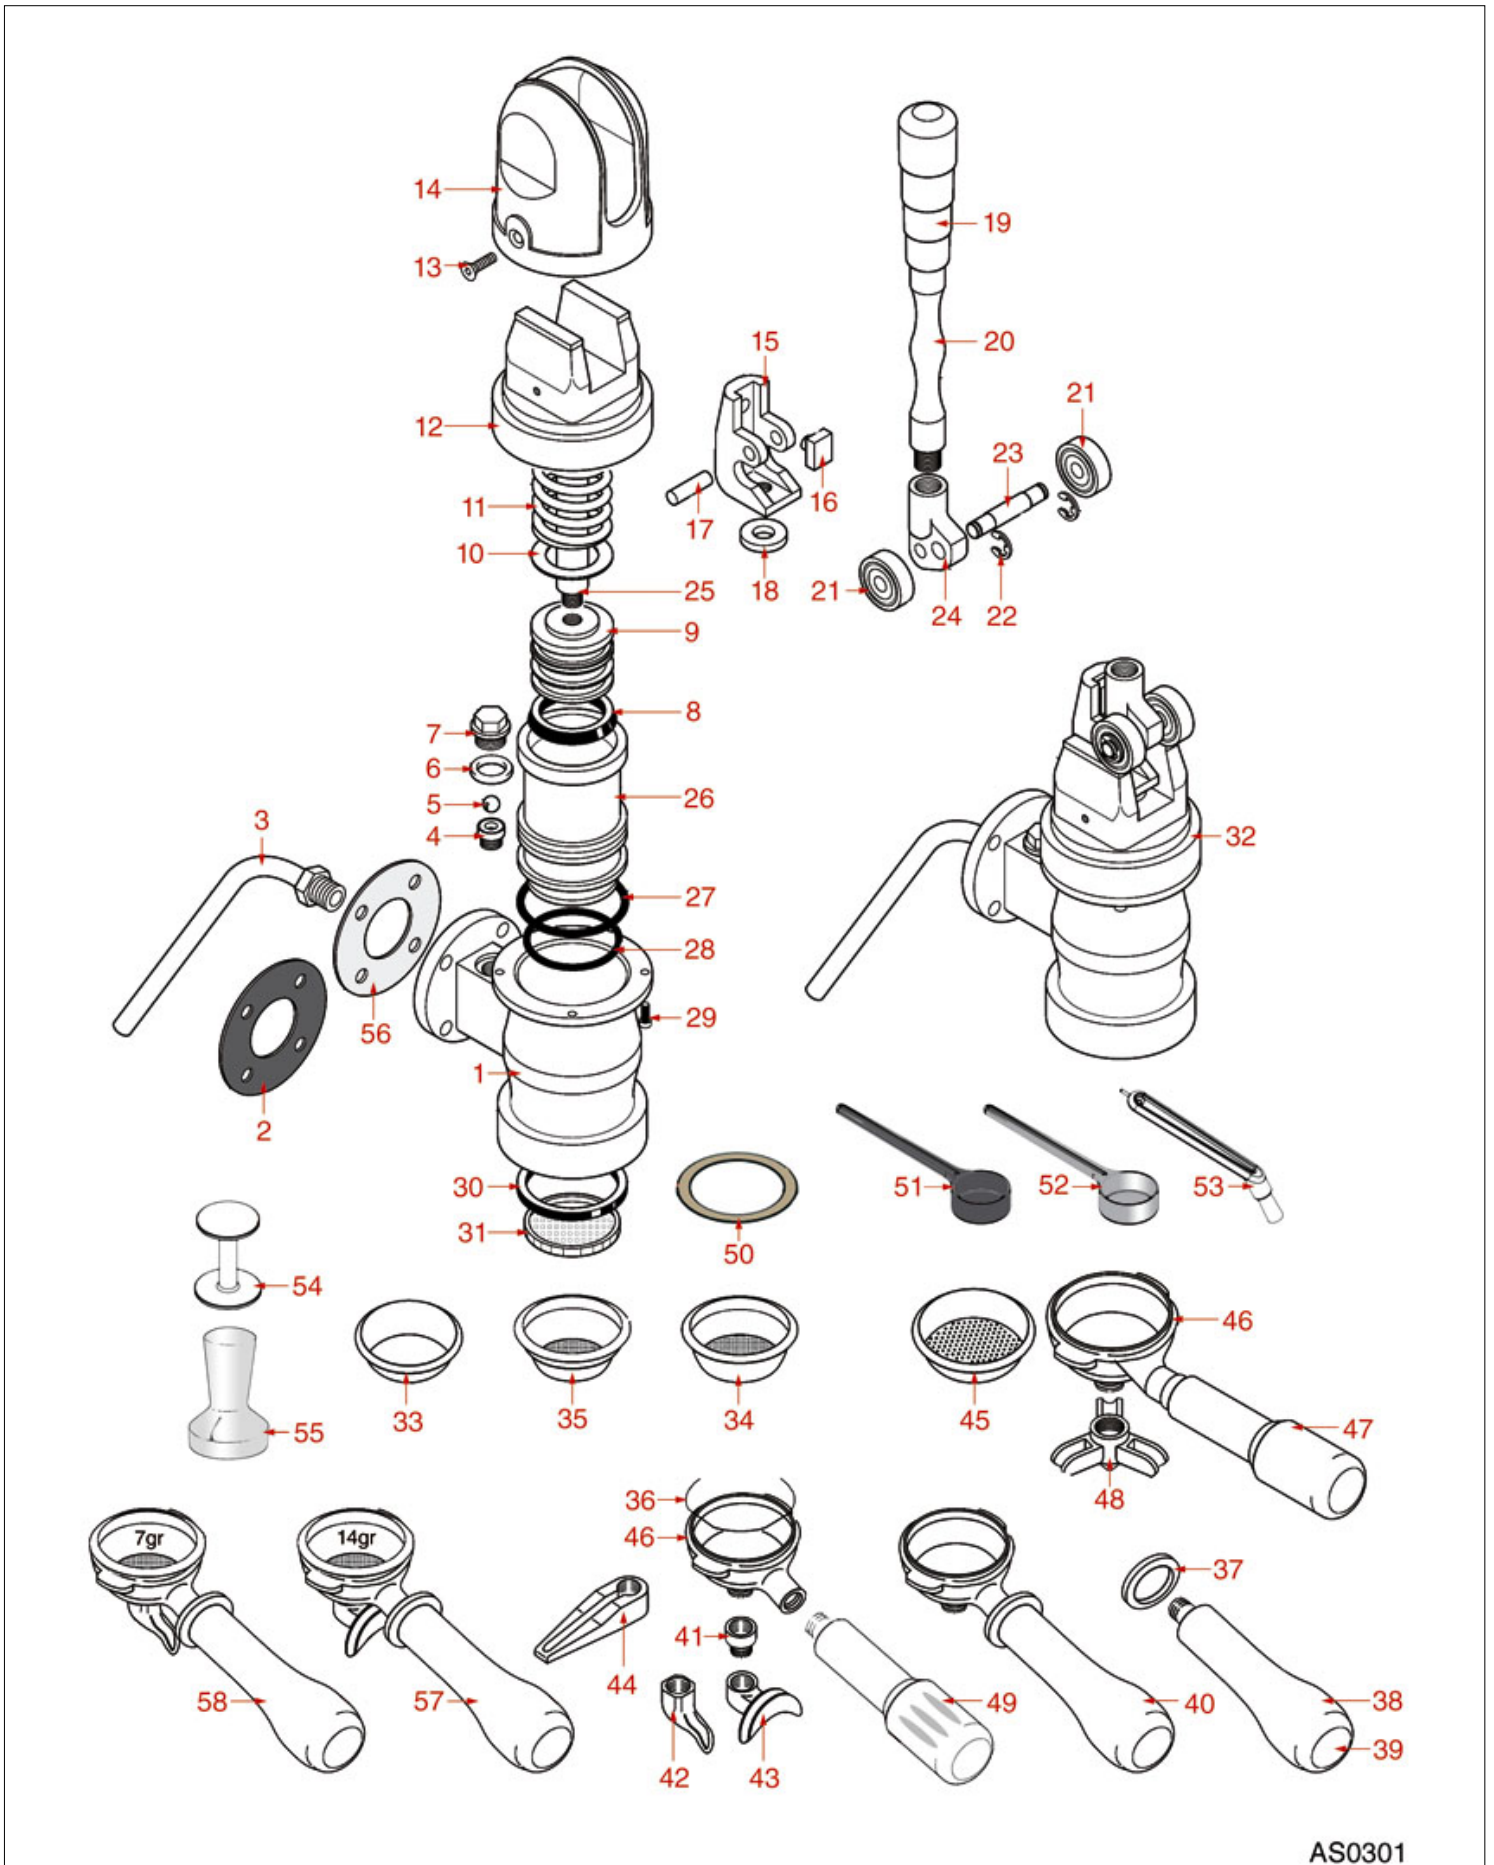

LEVER BREW GROUP

ASTORIA CMA

Position	LF code no.	Description
2	1186451	COFFEE GROUP GASKET $\varnothing$ 88x40x2 mm
3	1449200	DELIVERY GROUP INJECTOR PIPE
4	1523404	NON-RETURN VALVE
5	1323200	STAINLESS STEEL BALL $\varnothing$ 12 mm
7	1439200	CAP $\varnothing$ 18 mm FOR BREW GROUP
8	1186197	LIP SEAL $\varnothing$ 52x40x7 mm
11	1250501	LEVER GROUP SPRING
14	1192200	CAP FOR COFFEE GROUP
15	1192203	CHROMIUM-PLATED FORK FOR LEVER GROUP
16	1186196	RUBBER SHOCK ABSORBER
17	1324201	PIN FOR FORK
17	1324202	AL GROUP 12 BAR FORK PIN
18	1186195	RUBBER SHOCK ABSORBER
19	1241200	LEVER GROUP HANDLE
20	1225001	COMPLETE LEVER GROUP HANDLE
21	1063200	BEARING 6300 DDU NSK
22	1348023	RADIAL SEEGER RING $\varnothing$ 9 mm
23	1324200	PIN FOR BEARING
24	1192202	CHROMIUM-PLATED FORK FOR LEVER GROUP
26	5500730	JACKET FOR LEVER ASSEMBLY
27	1186199	O-RING 0162 EPDM
28	1186198	O-RING 0161 EPDM
30	1186650	GASKET FILTER HOLDER $\varnothing$ 67x56x5.5 mm
30	1186656	FILTER HOLDER GASKET $\varnothing$ 67x56x6 mm
31	1081003	SHOWER SCREEN $\varnothing$ 57.5 mm
33	1160339	BLIND FILTER
34	1160053	2 CUPS FILTER 14 gr
35	1160052	1 CUP FILTER 7 gr
36	1250002	S/STEEL FILTER LOCKING SPRING $\varnothing$ 1.20 mm
36	1250101	FILTER BLOCKING SPRING $\varnothing$ 1,00 mm INOX
37	1186774	BURN PREVENTING RING FOR HANDLE
38	1241206	BLACK FILTER HOLDER HANDLE M12
39	1241469	CHROME PLATED CAP FOR FILTER HOLDER KNOB
40	1165013	FILTER HOLDER ASSY CMA ASTORIA
41	1022003	CHROME-PLATED SPOUT EXTENSION $\varnothing$ 3/8"
42	1022501	SINGLE SPOUT $\varnothing$ 3/8"
43	1022506	DOUBLE SPOUT $\varnothing$ 3/8"
45	1160345	2 CUPS FILTER 18 gr
46	1165006	FILTER HOLDER COFFEE MACHINES
47	1241501	FILTER HOLDER HANDLE M12
49	1241067	FILTER KNOB M12
50	1190021	PAPER SEAL $\varnothing$ 66x58x0.8 mm
51	1069001	PLASTIC MEASURING SPOON 20 ml
52	1069002	STAINLESS STEEL MEASURING SPOON 20 ml
53	1384001	BRUSH FOR COFFEE SHOWER
54	1385002	NYLON COFFEE TAMPER $\varnothing$ 50/57 mm
55	1385053	ANODISED ALUMINUM TAMPER $\varnothing$ 58 mm
56	1187002	COFFEE GROUP GASKET $\varnothing$ 88x40x2 mm
56	1786058	COFFEE GROUP GASKET $\varnothing$ 88x40x2 mm