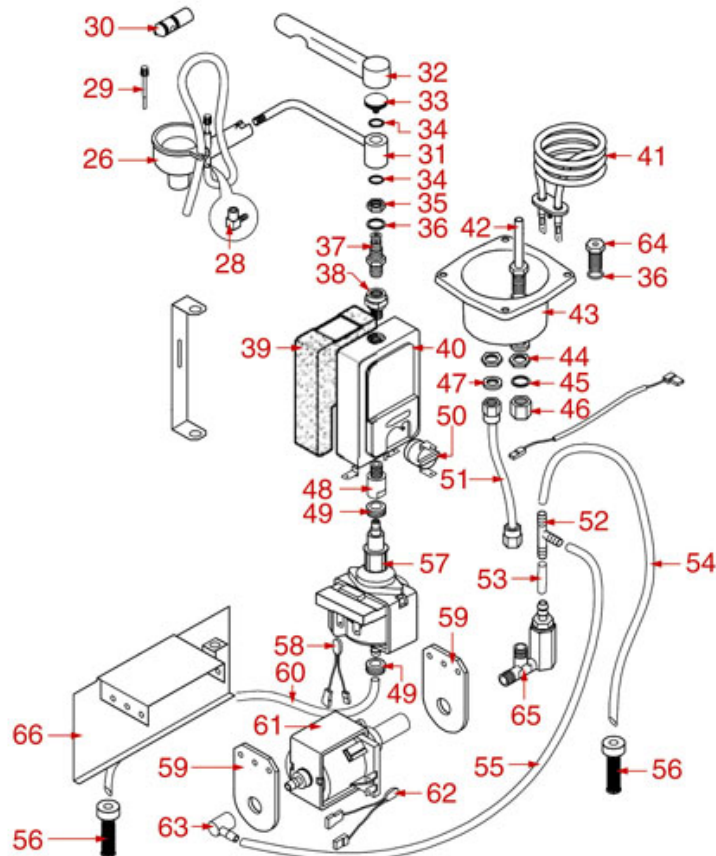

BOILER CK-CKE CKX-CKXE PRIMA

CK-CKE
CKX-CKXE

PRIMA