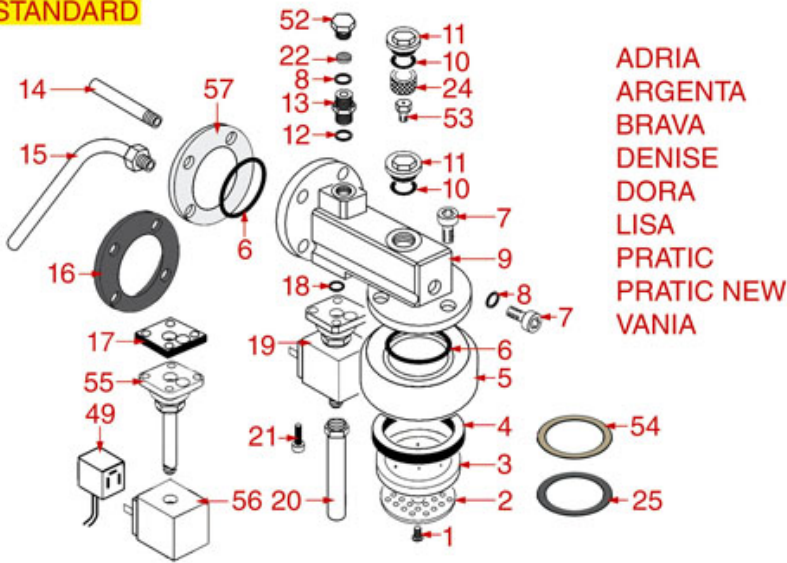

Suitable universal spare parts may not be included

BREW GROUP STANDARD AND BUSHING

STANDARD

STANDARD ITALY

PASSANTE-BUSHING PASSANT-SCHLAUFE

ASTORIA CMA

Position	LF code no.	Description
1	1528501	COUNTERSUNK HEAD SCREWS WITH SHELLM5x12
2	1081006	SHOWER SCREEN \varnothing 51.5 mm
2	1081007	SHOWER \varnothing 51.5 mm
3	1086501	SHOWER HOLDER DIFFUSER
4	1186622	GASKET FILTER HOLDER \varnothing 72x56x8 mm
4	1186678	GASKET FILTER HOLDER \varnothing 72x56x8.5 mm
4	1486029	GASKET FILTERHOLDER \varnothing 72x56x8.5 mm
4	1486030	GASKET FILTERHOLDER \varnothing 72x56x8 mm
4	1786062	GASKET FILTER HOLDER \varnothing 72x56x8 mm
5	1002501	FILTER HOLDER COUPLING
6	1186190	O-RING 04187 VITON
6	1186461	O-RING 0158 mm SILICONE
7	1184012	CYLINDER HEAD SCREW M5x10
8	1186771	COPPER FLAT GASKET \varnothing 8,5x5x1 mm
10	1186414	O-RING 0119 EPDM
11	1439003	CAP \varnothing 18 mm FOR BREW GROUP
12	1186619	COPPER FLAT GASKET \varnothing 18x14x1.5 mm
13	1349112	FITTING \varnothing 1/4"M-3/8"M
14	1324049	SUCTION PIPE M8
15	1449024	SUCTION PIPE
16	1186451	COFFEE GROUP GASKET \varnothing 88x40x2 mm
17	1186415	FLAT PTFE GASKET
18	1186611	O-RING 02025 RED SILICONE
18	1186612	O-RING 02025 VITON
19	1120330	3-WAY SOLENOID VALVE LUCIFER 240V 50Hz
19	1120335	3-WAY SOLENOID VALVE PARKER 230V 50/60Hz
20	1450551	DRAIN PIPE \varnothing 1/8"x92 mm
21	1455034	CYLINDER HEAD SCREW M4x10
22	1160566	STAINLESS STEEL WATER FILTER \varnothing 8 mm
24	1160501	WATER FILTER \varnothing 14x10x12 mm
25	1190003	RUBBER SHIM \varnothing 70x57x1 mm EPDM
28	1160339	BLIND FILTER
29	1160053	2 CUPS FILTER 14 gr
30	1160052	1 CUP FILTER 7 gr
31	1250002	S/STEEL FILTER LOCKING SPRING \varnothing 1.20 mm
31	1250101	FILTER BLOCKING SPRING \varnothing 1,00 mm INOX
32	1165013	FILTER HOLDER ASSY CMA ASTORIA
33	1186774	BURN PREVENTING RING FOR HANDLE
34	1241206	BLACK FILTER HOLDER HANDLE M12
35	1241469	CHROME PLATED CAP FOR FILTER HOLDER KNOB
36	1022003	CHROME-PLATED SPOUT EXTENSION \varnothing 3/8"
37	1022501	SINGLE SPOUT \varnothing 3/8"
39	1022506	DOUBLE SPOUT \varnothing 3/8"
40	1160345	2 CUPS FILTER 18 gr
41	1165006	FILTER HOLDER COFFEE MACHINES
42	1241501	FILTER HOLDER HANDLE M12
44	1186619	COPPER FLAT GASKET \varnothing 18x14x1.5 mm
45	1349018	FITTING \varnothing 3/8"M-1/4"M
46	1500004	NOZZLE M5x1 HOLE \varnothing 0.8 mm
48	1192208	EXCHANGER BREW GROUP COMPLETE
49	3120034	FEMALE LARGE CONNECTOR
50	1241067	FILTER KNOB M12
51	1192209	EXCHANGER BREW GROUP
52	1439048	BOILER CAP \varnothing 1/4"M
53	1500004	NOZZLE M5x1 HOLE \varnothing 0.8 mm
54	1190051	PAPER SEAL \varnothing 70x57x0.8 mm
55	1120334	3-WAY MECHANICAL COMPONENT LUCIFER
55	1120339	3-WAY MECHANICAL COMPONENT PARKER
56	1120332	COIL LUCIFER/PARKER 220/240V 9W 50Hz
56	1120336	COIL PARKER ZB09 9W 110/120V 50/60Hz
56	3120032	COIL PARKER ZB09 9W 220/240V 50/60Hz
57	1187002	COFFEE GROUP GASKET \varnothing 88x40x2 mm
57	1786058	COFFEE GROUP GASKET \varnothing 88x40x2 mm
58	1160529	2-CUP FILTER 14 GRAMS
59	1160050	1 CUP FILTER 6 gr