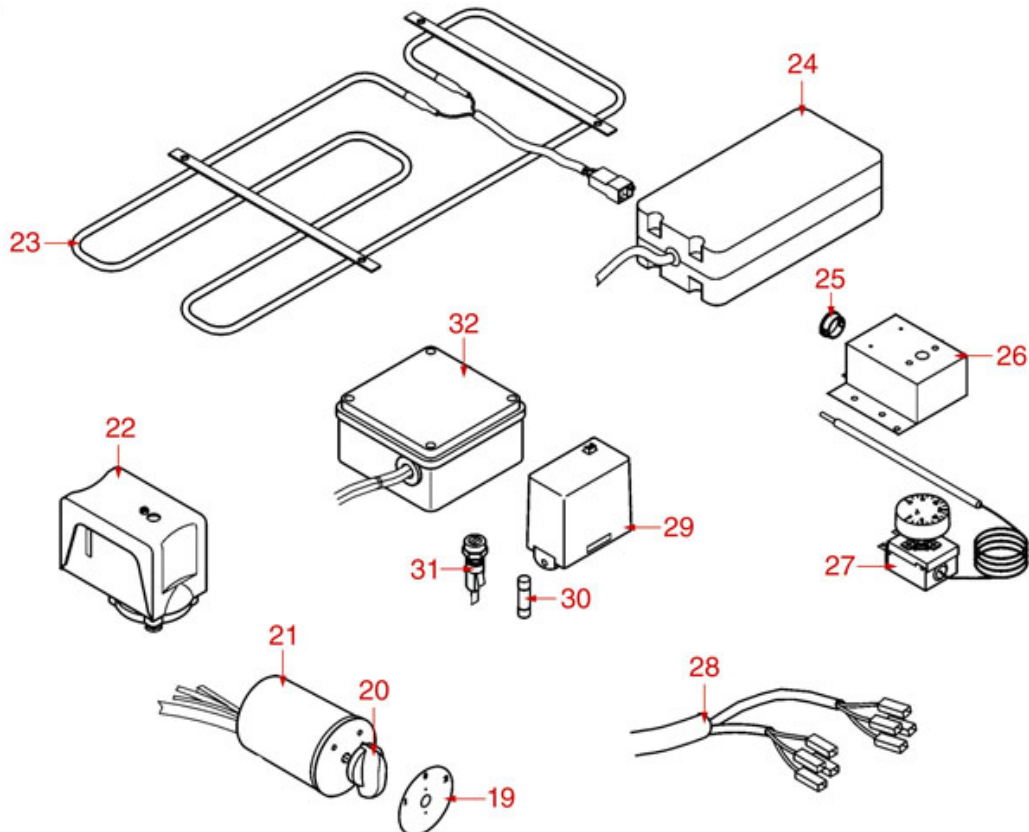

PRIMA - LUNA

SIBILLA