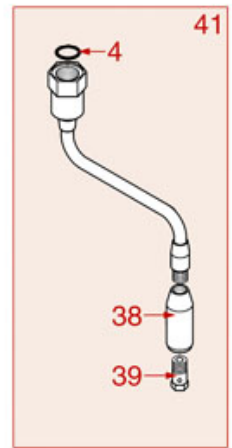

AS1001

Positions without LF code no.: upon request