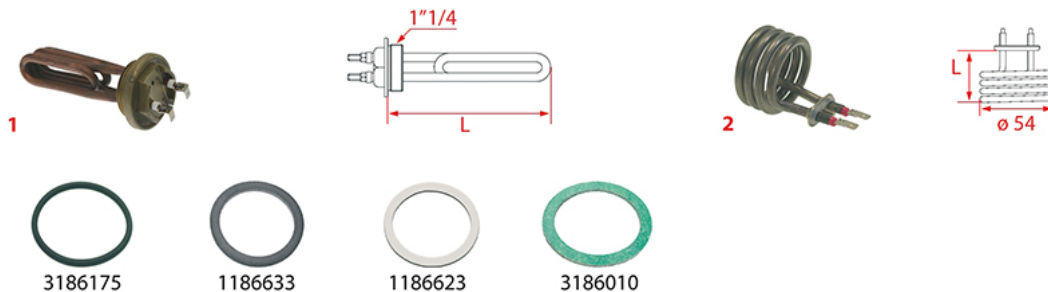

HEATING ELEMENTS ASTORIA/CMA

Photo	LF Code	Watt - Volt	L (mm)	Groups	Suitable for	For machine model
1	1755257	1000/1090W 230/240V	105	1-2-3-4	ASTORIA/CMA 17201002	PLUS4YOU
1	1755603	1300W 230V	105	1	ASTORIA/CMA 17201	CK - CKE - CKX - CKXE
1	1755607	1200W 110V	100	1	ASTORIA/CMA 17200	CK - CKE - CKX - CKXE
2	1755614	800W 230V	50	1	ASTORIA/CMA 17301	PRIMA