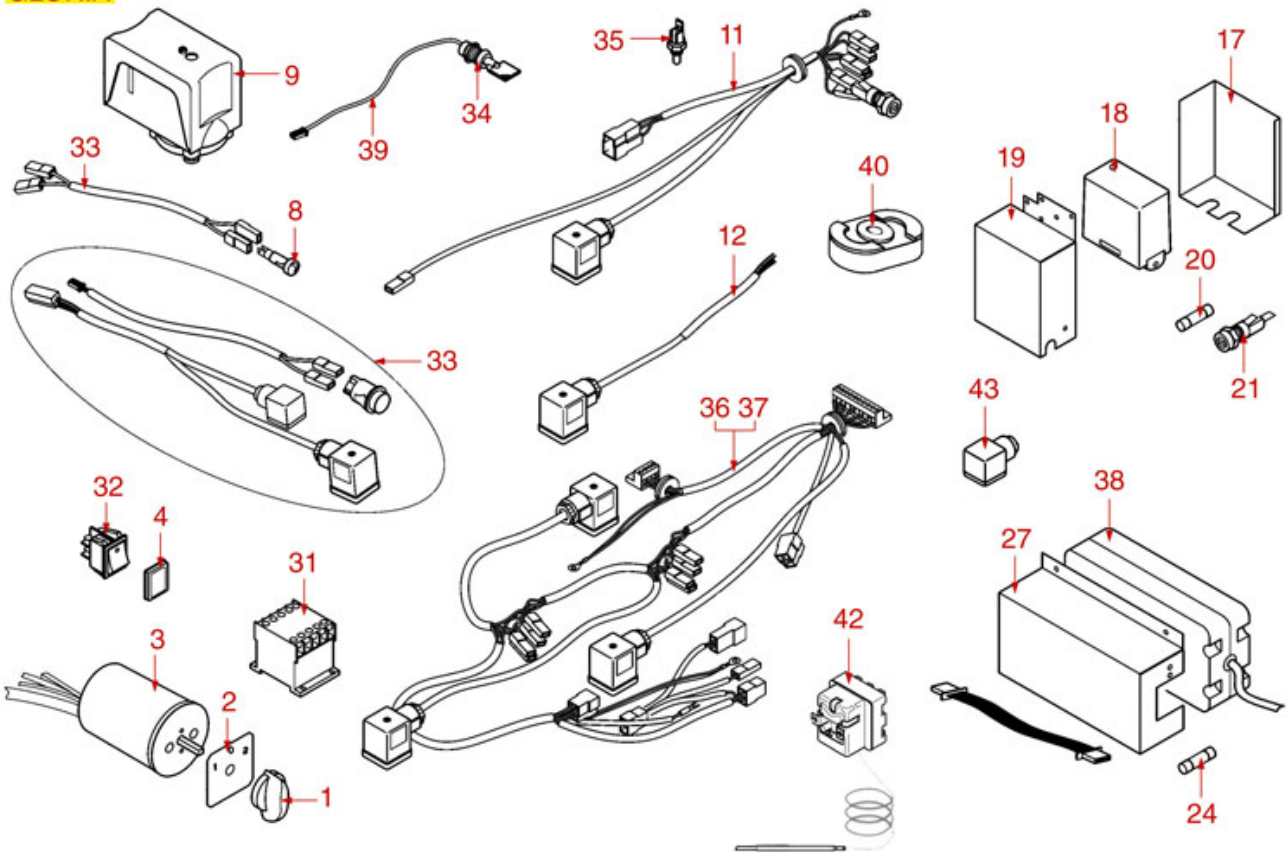

ELECTRICAL SYSTEM

ARGENTA
BRAVA
DENISE
DIVINA
DORA
LISA
PERLA 4D
PRATIC
RAPALLO
VANIA

GLORIA