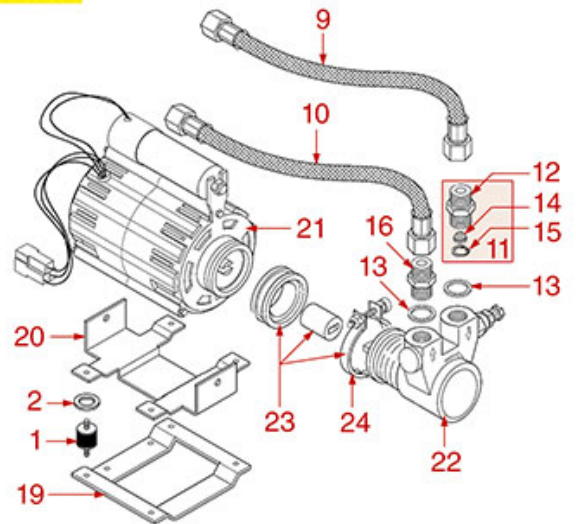

MOTORS AND PUMPS

STANDARD

EXTERNAL

COMPATTA

CK-CKE CKX-CKXE

ASTORIA CMA

Position	LF code no.	Description
1	1313002	ANTI VIBRATION SUPPORT \varnothing 15x15 mm M4
4	1240606	RPM CLAMP MOTOR 310W
4	1240607	RPM MOTOR WITH CLAMP CONNECTION 330W 230
5	3068014	CAPACITOR μ F 8 450V 50/60Hz
7	1439021	CAP \varnothing 1/4"F HEIGHT 16 mm NUT 17 mm
8	1240607	RPM MOTOR WITH CLAMP CONNECTION 330W 230
8	1240608	MOTOR ZECCHIN 120V 60Hz
9	1449710	FLEX HOSE \varnothing 3/8" Fp x Fc 300 mm
10	1449711	FLEX HOSE \varnothing 3/8" Fp x Fc 500 mm
11	1349082	BRASS FITTING \varnothing 3/8"M 3/8"M WITH FILTER
12	1349202	FITTING 3/8M-3/8M
13	1186620	COPPER FLAT GASKET \varnothing 22x17x1.5 mm
14	1160400	WATER FILTER \varnothing 11 mm
15	1002004	CIRCLIP J-9
16	1349103	FITTING \varnothing 3/8"M-3/8"M
17	1330001	ROTARY VANE PUMP ROTOFLOW \varnothing 3/8" NPT
17	1330012	ROTARY VANE PUMP PROCON \varnothing 3/8" NPT
17	1330026	ROTARY VANE PUMP ROTOFLOW \varnothing 3/8" GAS
18	3068016	CAPACITOR μ F 10 450V 50/60Hz
21	1240610	RPM MOTOR WITH CLAMP CONNECTION 120W 230
22	1330001	ROTARY VANE PUMP ROTOFLOW \varnothing 3/8" NPT
23	1191006	MOTOR COUPLING KIT
24	1168011	STAINLESS STEEL CLAMP FOR FLANGE PUMP
25	1330021	ROTARY VANE PUMP ROTOFLOW \varnothing 3/8" GAS
27	1348035	NUT \varnothing 1/8"
28	1449708	FLEX HOSE \varnothing 1/8" Fp x Fp 300 mm
29	1449725	FLEX HOSE \varnothing 3/8" Fc x Fc 1500 mm
30	1186042	ASBESTOS FREE FLAT GASKET \varnothing 9x5x1 mm
37	1240702	MOTOR RPM WITH CLAMP CONNECTION 165W
37	1240703	MOTOR RPM WITH CLAMP CONNECTION 165W
38	1449710	FLEX HOSE \varnothing 3/8" Fp x Fc 300 mm
38	1449711	FLEX HOSE \varnothing 3/8" Fp x Fc 500 mm
38	1449723	FLEX HOSE \varnothing 3/8" Fc x Fc 1000 mm
38	1449725	FLEX HOSE \varnothing 3/8" Fc x Fc 1500 mm