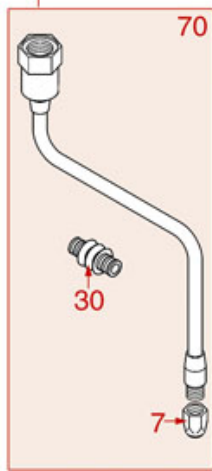

CHROMAT

INOX