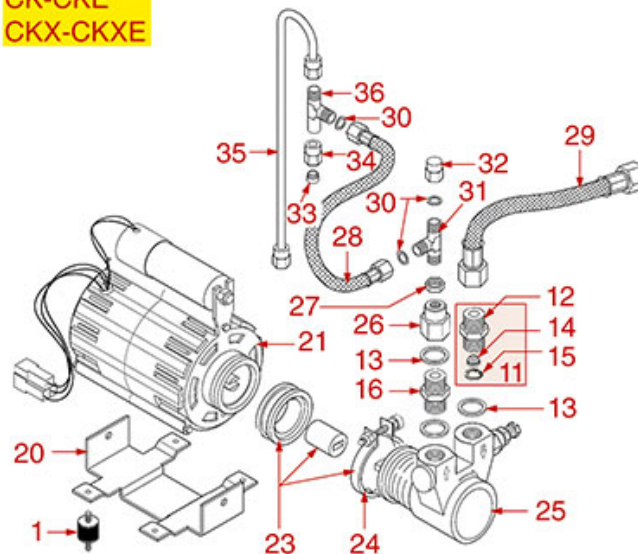

MOTORS AND PUMPS

STANDARD

EXTERNAL

COMPATTA

CK-CKE CKX-CKXE

ASTORIA CMA

Position	LF code no.	Description
1	1313002	ANTI VIBRATION SUPPORT \varnothing 15x15 mm M4
4	1240606	RPM CLAMP MOTOR 310W
4	1240607	RPM MOTOR WITH CLAMP CONNECTION 330W 230
5	3068014	CAPACITOR μ F 8 450V 50/60Hz
7	1439021	CAP \varnothing 1/4"F HEIGHT 16 mm NUT 17 mm
8	1240607	RPM MOTOR WITH CLAMP CONNECTION 330W 230
8	1240608	MOTOR ZECCHIN 120V 60Hz
9	1449710	FLEX HOSE \varnothing 3/8" Fp x Fc 300 mm
10	1449711	FLEX HOSE \varnothing 3/8" Fp x Fc 500 mm
11	1349082	BRASS FITTING \varnothing 3/8"M 3/8"M WITH FILTER
12	1349202	FITTING 3/8M-3/8M
13	1186620	COPPER FLAT GASKET \varnothing 22x17x1.5 mm
14	1160400	WATER FILTER \varnothing 11 mm
15	1002004	CIRCLIP J-9
16	1349103	FITTING \varnothing 3/8"M-3/8"M
17	1330001	ROTARY VANE PUMP ROTOFLOW \varnothing 3/8" NPT
17	1330012	ROTARY VANE PUMP PROCON \varnothing 3/8" NPT
17	1330026	ROTARY VANE PUMP ROTOFLOW \varnothing 3/8" GAS
18	3068016	CAPACITOR μ F 10 450V 50/60Hz
21	1240610	RPM MOTOR WITH CLAMP CONNECTION 120W 230
22	1330001	ROTARY VANE PUMP ROTOFLOW \varnothing 3/8" NPT
23	1191006	MOTOR COUPLING KIT
24	1168011	STAINLESS STEEL CLAMP FOR FLANGE PUMP
25	1330021	ROTARY VANE PUMP ROTOFLOW \varnothing 3/8" GAS
27	1348035	NUT \varnothing 1/8"
28	1449708	FLEX HOSE \varnothing 1/8" Fp x Fp 300 mm
29	1449725	FLEX HOSE \varnothing 3/8" Fc x Fc 1500 mm
30	1186042	ASBESTOS FREE FLAT GASKET \varnothing 9x5x1 mm
37	1240702	MOTOR RPM WITH CLAMP CONNECTION 165W
37	1240703	MOTOR RPM WITH CLAMP CONNECTION 165W
38	1449710	FLEX HOSE \varnothing 3/8" Fp x Fc 300 mm
38	1449711	FLEX HOSE \varnothing 3/8" Fp x Fc 500 mm
38	1449723	FLEX HOSE \varnothing 3/8" Fc x Fc 1000 mm
38	1449725	FLEX HOSE \varnothing 3/8" Fc x Fc 1500 mm