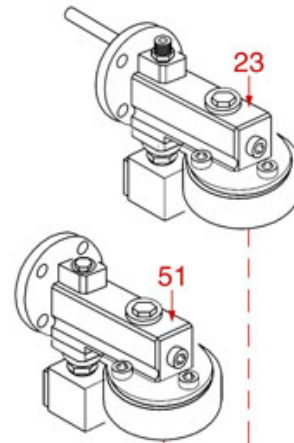

Suitable universal spare parts may not be included

BREW GROUP STANDARD AND BUSHING

STANDARD

STANDARD ITALY

PASSANTE-BUSHING PASSANT-SCHLAUFE

ASTORIA CMA

Position	LF code no.	Description
1	1528501	COUNTERSUNK HEAD SCREWS WITH SHELLM5x12
2	1081006	SHOWER SCREEN \varnothing 51.5 mm
2	1081007	SHOWER \varnothing 51.5 mm
3	1086501	SHOWER HOLDER DIFFUSER
4	1186622	GASKET FILTER HOLDER \varnothing 72x56x8 mm
4	1186678	GASKET FILTER HOLDER \varnothing 72x56x8.5 mm
4	1486029	GASKET FILTERHOLDER \varnothing 72x56x8.5 mm
4	1486030	GASKET FILTERHOLDER \varnothing 72x56x8 mm
4	1786062	GASKET FILTER HOLDER \varnothing 72x56x8 mm
5	1002501	FILTER HOLDER COUPLING
6	1186190	O-RING 04187 VITON
6	1186461	O-RING 0158 mm SILICONE
7	1184012	CYLINDER HEAD SCREW M5x10
8	1186771	COPPER FLAT GASKET \varnothing 8,5x5x1 mm
10	1186414	O-RING 0119 EPDM
11	1439003	CAP \varnothing 18 mm FOR BREW GROUP
12	1186619	COPPER FLAT GASKET \varnothing 18x14x1.5 mm
13	1349112	FITTING \varnothing 1/4"M-3/8"M
14	1324049	SUCTION PIPE M8
15	1449024	SUCTION PIPE
16	1186451	COFFEE GROUP GASKET \varnothing 88x40x2 mm
17	1186415	FLAT PTFE GASKET
18	1186611	O-RING 02025 RED SILICONE
18	1186612	O-RING 02025 VITON
19	1120330	3-WAY SOLENOID VALVE LUCIFER 240V 50Hz
19	1120335	3-WAY SOLENOID VALVE PARKER 230V 50/60Hz
20	1450551	DRAIN PIPE \varnothing 1/8"x92 mm
21	1455034	CYLINDER HEAD SCREW M4x10
22	1160566	STAINLESS STEEL WATER FILTER \varnothing 8 mm
24	1160501	WATER FILTER \varnothing 14x10x12 mm
25	1190003	RUBBER SHIM \varnothing 70x57x1 mm EPDM
28	1160339	BLIND FILTER
29	1160053	2 CUPS FILTER 14 gr
30	1160052	1 CUP FILTER 7 gr
31	1250002	S/STEEL FILTER LOCKING SPRING \varnothing 1.20 mm
31	1250101	FILTER BLOCKING SPRING \varnothing 1,00 mm INOX
32	1165013	FILTER HOLDER ASSY CMA ASTORIA
33	1186774	BURN PREVENTING RING FOR HANDLE
34	1241206	BLACK FILTER HOLDER HANDLE M12
35	1241469	CHROME PLATED CAP FOR FILTER HOLDER KNOB
36	1022003	CHROME-PLATED SPOUT EXTENSION \varnothing 3/8"
37	1022501	SINGLE SPOUT \varnothing 3/8"
39	1022506	DOUBLE SPOUT \varnothing 3/8"
40	1160345	2 CUPS FILTER 18 gr
41	1165006	FILTER HOLDER COFFEE MACHINES
42	1241501	FILTER HOLDER HANDLE M12
44	1186619	COPPER FLAT GASKET \varnothing 18x14x1.5 mm
45	1349018	FITTING \varnothing 3/8"M-1/4"M
46	1500004	NOZZLE M5x1 HOLE \varnothing 0.8 mm
48	1192208	EXCHANGER BREW GROUP COMPLETE
49	3120034	FEMALE LARGE CONNECTOR
50	1241067	FILTER KNOB M12
51	1192209	EXCHANGER BREW GROUP
52	1439048	BOILER CAP \varnothing 1/4"M
53	1500004	NOZZLE M5x1 HOLE \varnothing 0.8 mm
54	1190051	PAPER SEAL \varnothing 70x57x0.8 mm
55	1120334	3-WAY MECHANICAL COMPONENT LUCIFER
55	1120339	3-WAY MECHANICAL COMPONENT PARKER
56	1120332	COIL LUCIFER/PARKER 220/240V 9W 50Hz
56	1120336	COIL PARKER ZB09 9W 110/120V 50/60Hz
56	3120032	COIL PARKER ZB09 9W 220/240V 50/60Hz
57	1187002	COFFEE GROUP GASKET \varnothing 88x40x2 mm
57	1786058	COFFEE GROUP GASKET \varnothing 88x40x2 mm
58	1160529	2-CUP FILTER 14 GRAMS
59	1160050	1 CUP FILTER 6 gr