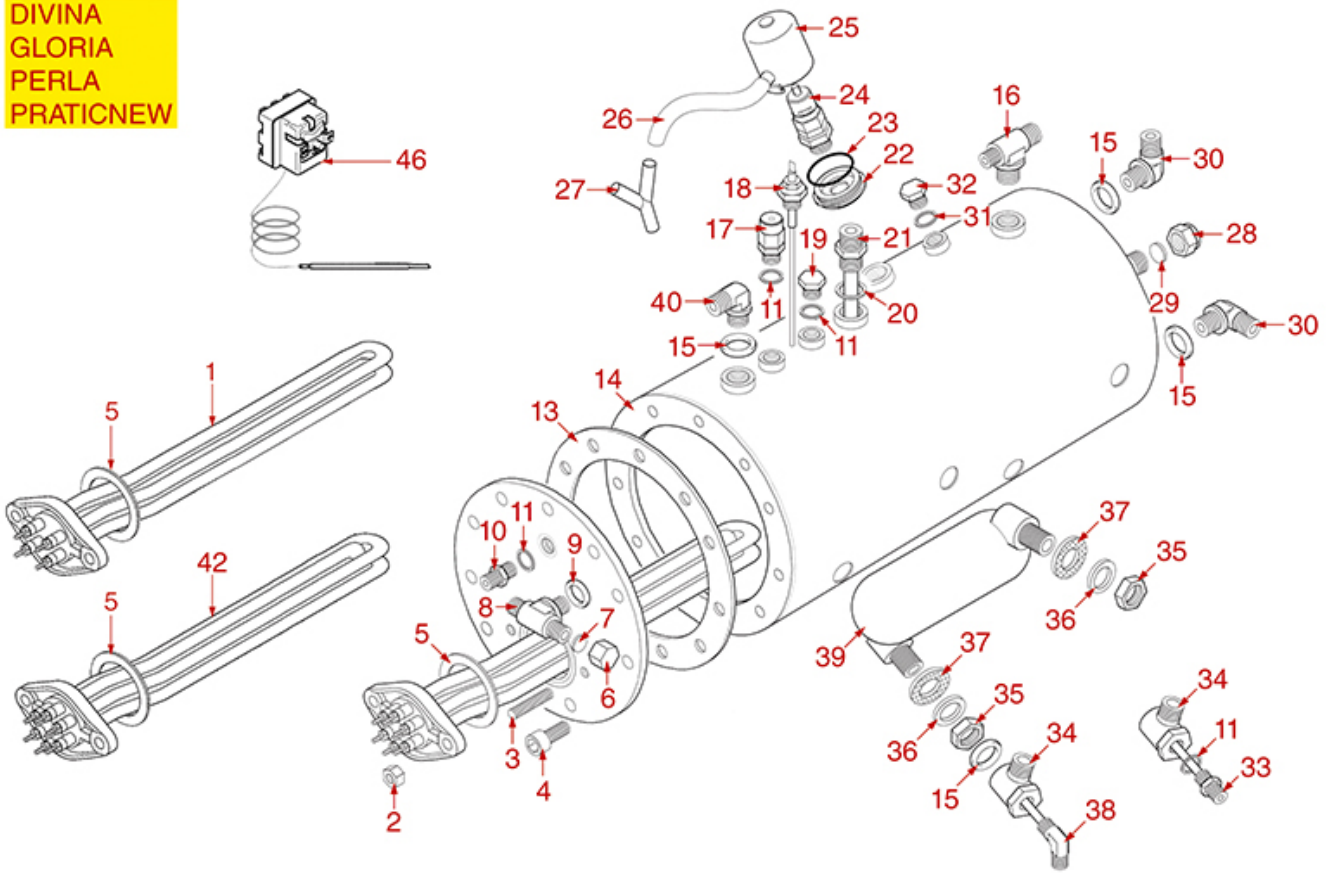

BOILER WITH EXCHANGER CTS

DIVINA
GLORIA
PERLA
PRATICNEW