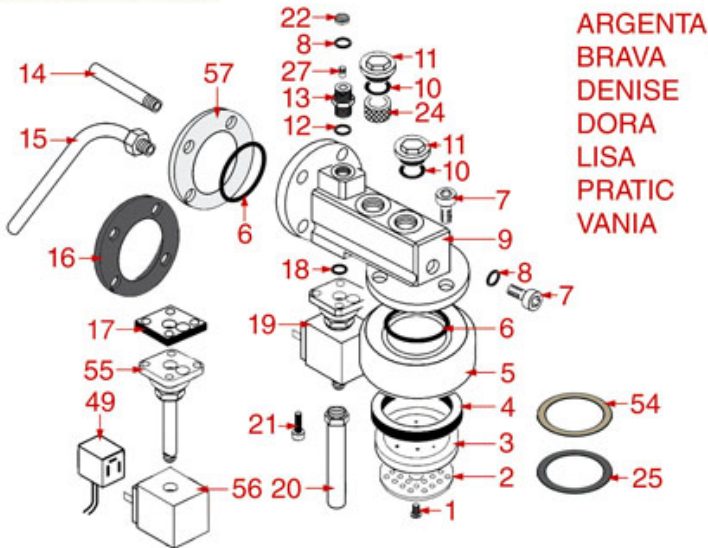

Suitable universal spare parts may not be included

BREW GROUP STANDARD AND BUSHING

STANDARD

STANDARD ITALY

PASSANTE-BUSHING PASSANT-SCHLAUFE

ASTORIA CMA

Position	LF code no.	Description
1	1528501	COUNTERSUNK HEAD SCREWS WITH SHELLM5x12
2	1081006	SHOWER SCREEN \varnothing 51.5 mm
2	1081007	SHOWER \varnothing 51.5 mm
3	1086501	SHOWER HOLDER DIFFUSER
4	1186622	GASKET FILTER HOLDER \varnothing 72x56x8 mm
4	1186678	GASKET FILTER HOLDER \varnothing 72x56x8.5 mm
4	1486029	GASKET FILTERHOLDER \varnothing 72x56x8.5 mm
4	1486030	GASKET FILTERHOLDER \varnothing 72x56x8 mm
4	1786062	GASKET FILTER HOLDER \varnothing 72x56x8 mm
5	1002501	FILTER HOLDER COUPLING
6	1186190	O-RING 04187 VITON
6	1186461	O-RING 0158 mm SILICONE
7	1184012	CYLINDER HEAD SCREW M5x10
8	1186771	COPPER FLAT GASKET \varnothing 8,5x5x1 mm
10	1186414	O-RING 0119 EPDM
11	1439003	CAP \varnothing 18 mm FOR BREW GROUP
12	1186619	COPPER FLAT GASKET \varnothing 18x14x1.5 mm
13	1349112	FITTING \varnothing 1/4"M-3/8"M
14	1324049	SUCTION PIPE M8
15	1449024	SUCTION PIPE
16	1186451	COFFEE GROUP GASKET \varnothing 88x40x2 mm
17	1186415	FLAT PTFE GASKET
18	1186611	O-RING 02025 RED SILICONE
18	1186612	O-RING 02025 VITON
19	1120330	3-WAY SOLENOID VALVE LUCIFER 240V 50Hz
19	1120335	3-WAY SOLENOID VALVE PARKER 230V 50/60Hz
20	1450551	DRAIN PIPE \varnothing 1/8"x92 mm
21	1455034	CYLINDER HEAD SCREW M4x10
22	1160566	STAINLESS STEEL WATER FILTER \varnothing 8 mm
24	1160501	WATER FILTER \varnothing 14x10x12 mm
25	1190003	RUBBER SHIM \varnothing 70x57x1 mm EPDM
28	1160339	BLIND FILTER
29	1160053	2 CUPS FILTER 14 gr
30	1160052	1 CUP FILTER 7 gr
31	1250002	S/STEEL FILTER LOCKING SPRING \varnothing 1.20 mm
31	1250101	FILTER BLOCKING SPRING \varnothing 1,00 mm INOX
32	1165013	FILTER HOLDER ASSY CMA ASTORIA
33	1186774	BURN PREVENTING RING FOR HANDLE
34	1241206	BLACK FILTER HOLDER HANDLE M12
35	1241469	CHROME PLATED CAP FOR FILTER HOLDER KNOB
36	1022003	CHROME-PLATED SPOUT EXTENSION \varnothing 3/8"
37	1022501	SINGLE SPOUT \varnothing 3/8"
39	1022506	DOUBLE SPOUT \varnothing 3/8"
40	1160345	2 CUPS FILTER 18 gr
41	1165006	FILTER HOLDER COFFEE MACHINES
42	1241501	FILTER HOLDER HANDLE M12
44	1186619	COPPER FLAT GASKET \varnothing 18x14x1.5 mm
45	1349018	FITTING \varnothing 3/8"M-1/4"M
46	1500004	NOZZLE M5x1 HOLE \varnothing 0.8 mm
48	1192208	EXCHANGER BREW GROUP COMPLETE
49	3120034	FEMALE LARGE CONNECTOR
50	1241067	FILTER KNOB M12
51	1192209	EXCHANGER BREW GROUP
52	1439048	BOILER CAP \varnothing 1/4"M
53	1500004	NOZZLE M5x1 HOLE \varnothing 0.8 mm
54	1190051	PAPER SEAL \varnothing 70x57x0.8 mm
55	1120334	3-WAY MECHANICAL COMPONENT LUCIFER
55	1120339	3-WAY MECHANICAL COMPONENT PARKER
56	1120332	COIL LUCIFER/PARKER 220/240V 9W 50Hz
56	1120336	COIL PARKER ZB09 9W 110/120V 50/60Hz
56	3120032	COIL PARKER ZB09 9W 220/240V 50/60Hz
57	1187002	COFFEE GROUP GASKET \varnothing 88x40x2 mm
57	1786058	COFFEE GROUP GASKET \varnothing 88x40x2 mm
58	1160529	2-CUP FILTER 14 GRAMS
59	1160050	1 CUP FILTER 6 gr