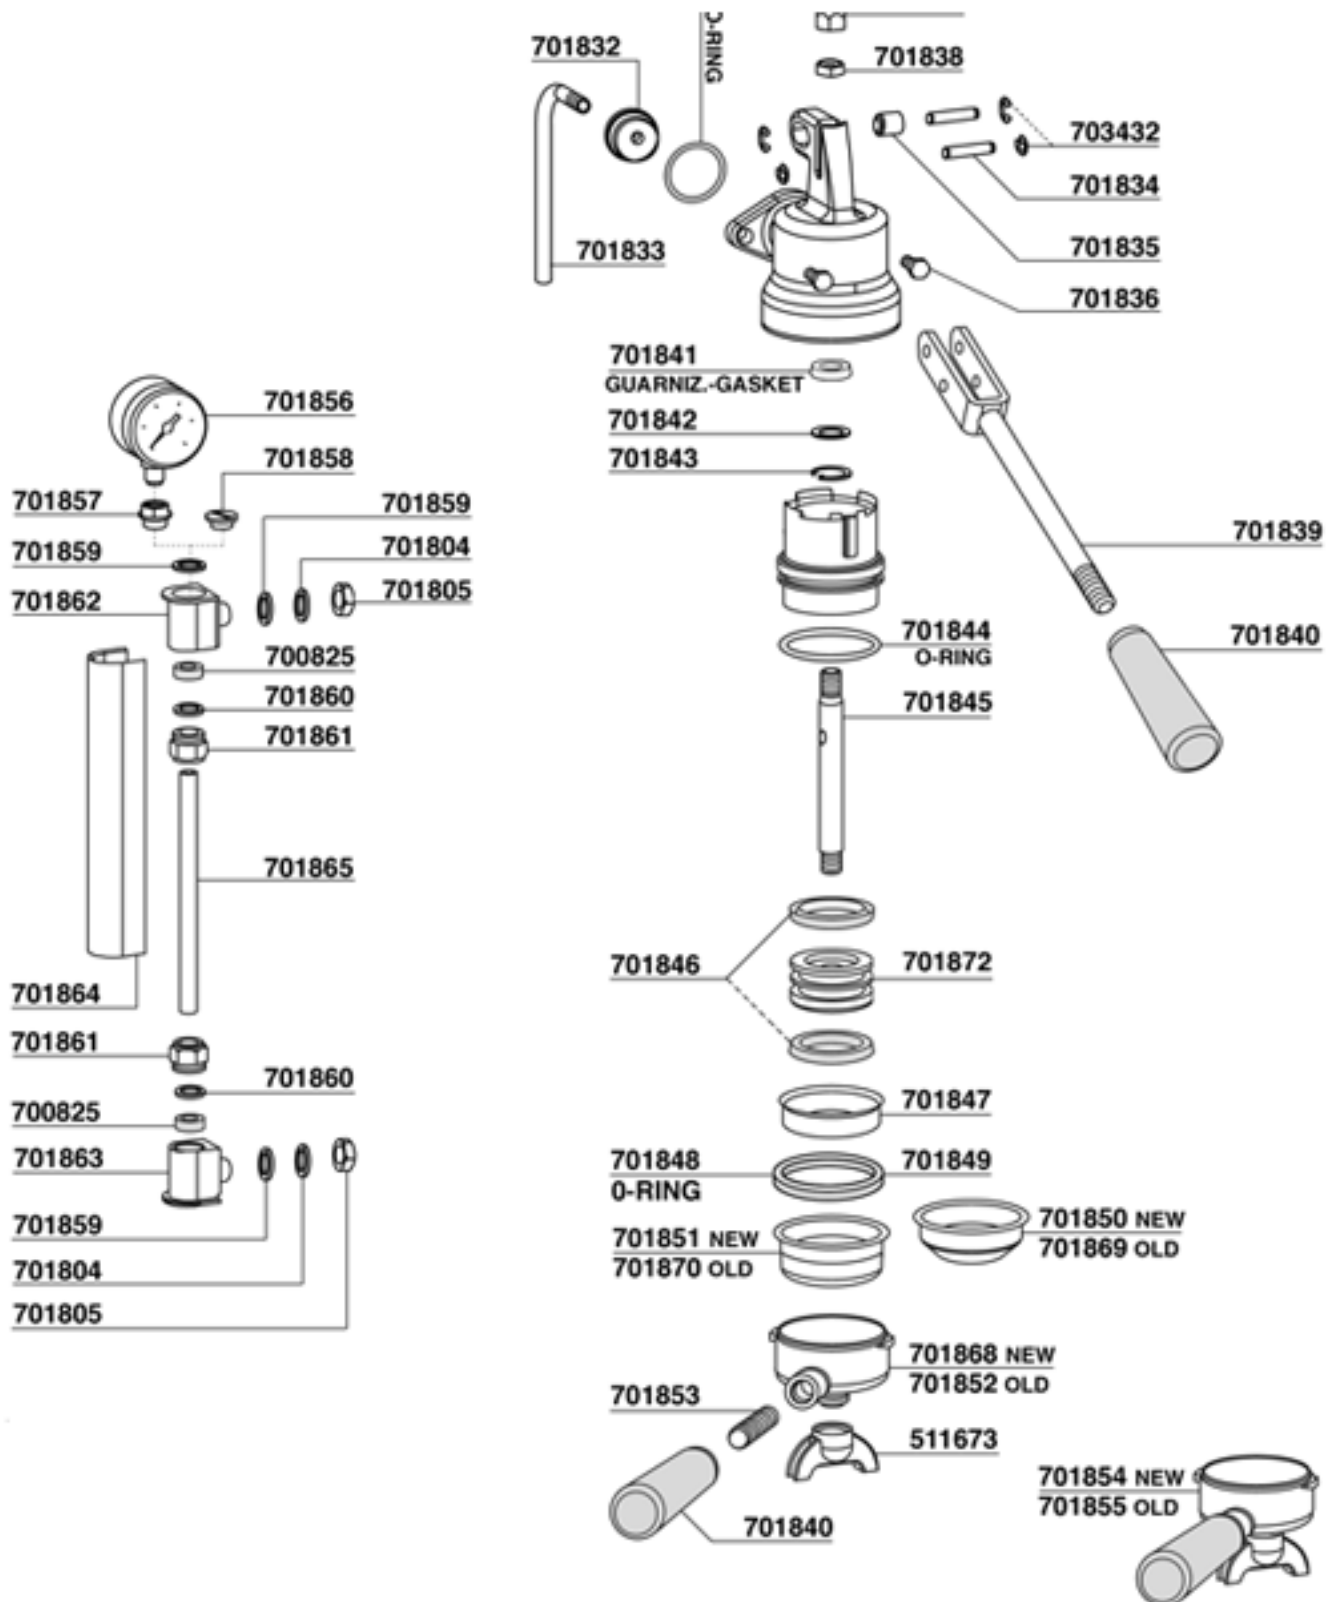

- 700941 =GR2-3 V110 PUB GICAR 951533
- 700942 =GR2-3 V220 BAR GICAR 951515
- 700942/11=GR2-3 V110 BAR GICAR 951516
- 700943 =GR2-3 V220 BAR GICAR 951532

EUROPICCOLA - PROFESSIONAL
MODELLO CROMATO - CHROMED MODEL

EUROPICCOLA - PROFESSIONAL
MODELLO CROMATO - CHROMED MODEL

KIT COMPLETO GUARIZIONI EUROPICCOLA COD. 701866
EUROPICCOLA GASKET COMPLETE KIT

KIT COMPLETO GUARNIZIONI PROFESSIONAL COD. 701867
PROFESSIONAL GASKET COMPLETE KIT