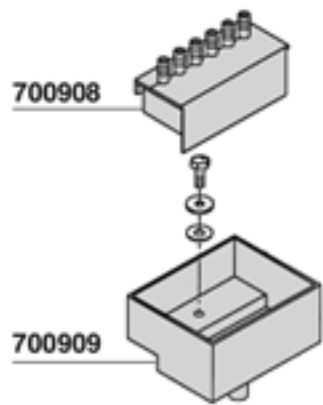

- 700941 =GR2-3 V110 PUB GICAR 951533
- 700942 =GR2-3 V220 BAR GICAR 951515
- 700942/11=GR2-3 V110 BAR GICAR 951516
- 700943 =GR2-3 V220 BAR GICAR 951532

EUROPICCOLA - PROFESSIONAL
MODELLO CROMATO - CHROMED MODEL

EUROPICCOLA - PROFESSIONAL
MODELLO CROMATO - CHROMED MODEL

KIT COMPLETO GUARIZIONI EUROPICCOLA COD. 701866
EUROPICCOLA GASKET COMPLETE KIT

KIT COMPLETO GUARNIZIONI PROFESSIONAL COD. 701867
PROFESSIONAL GASKET COMPLETE KIT