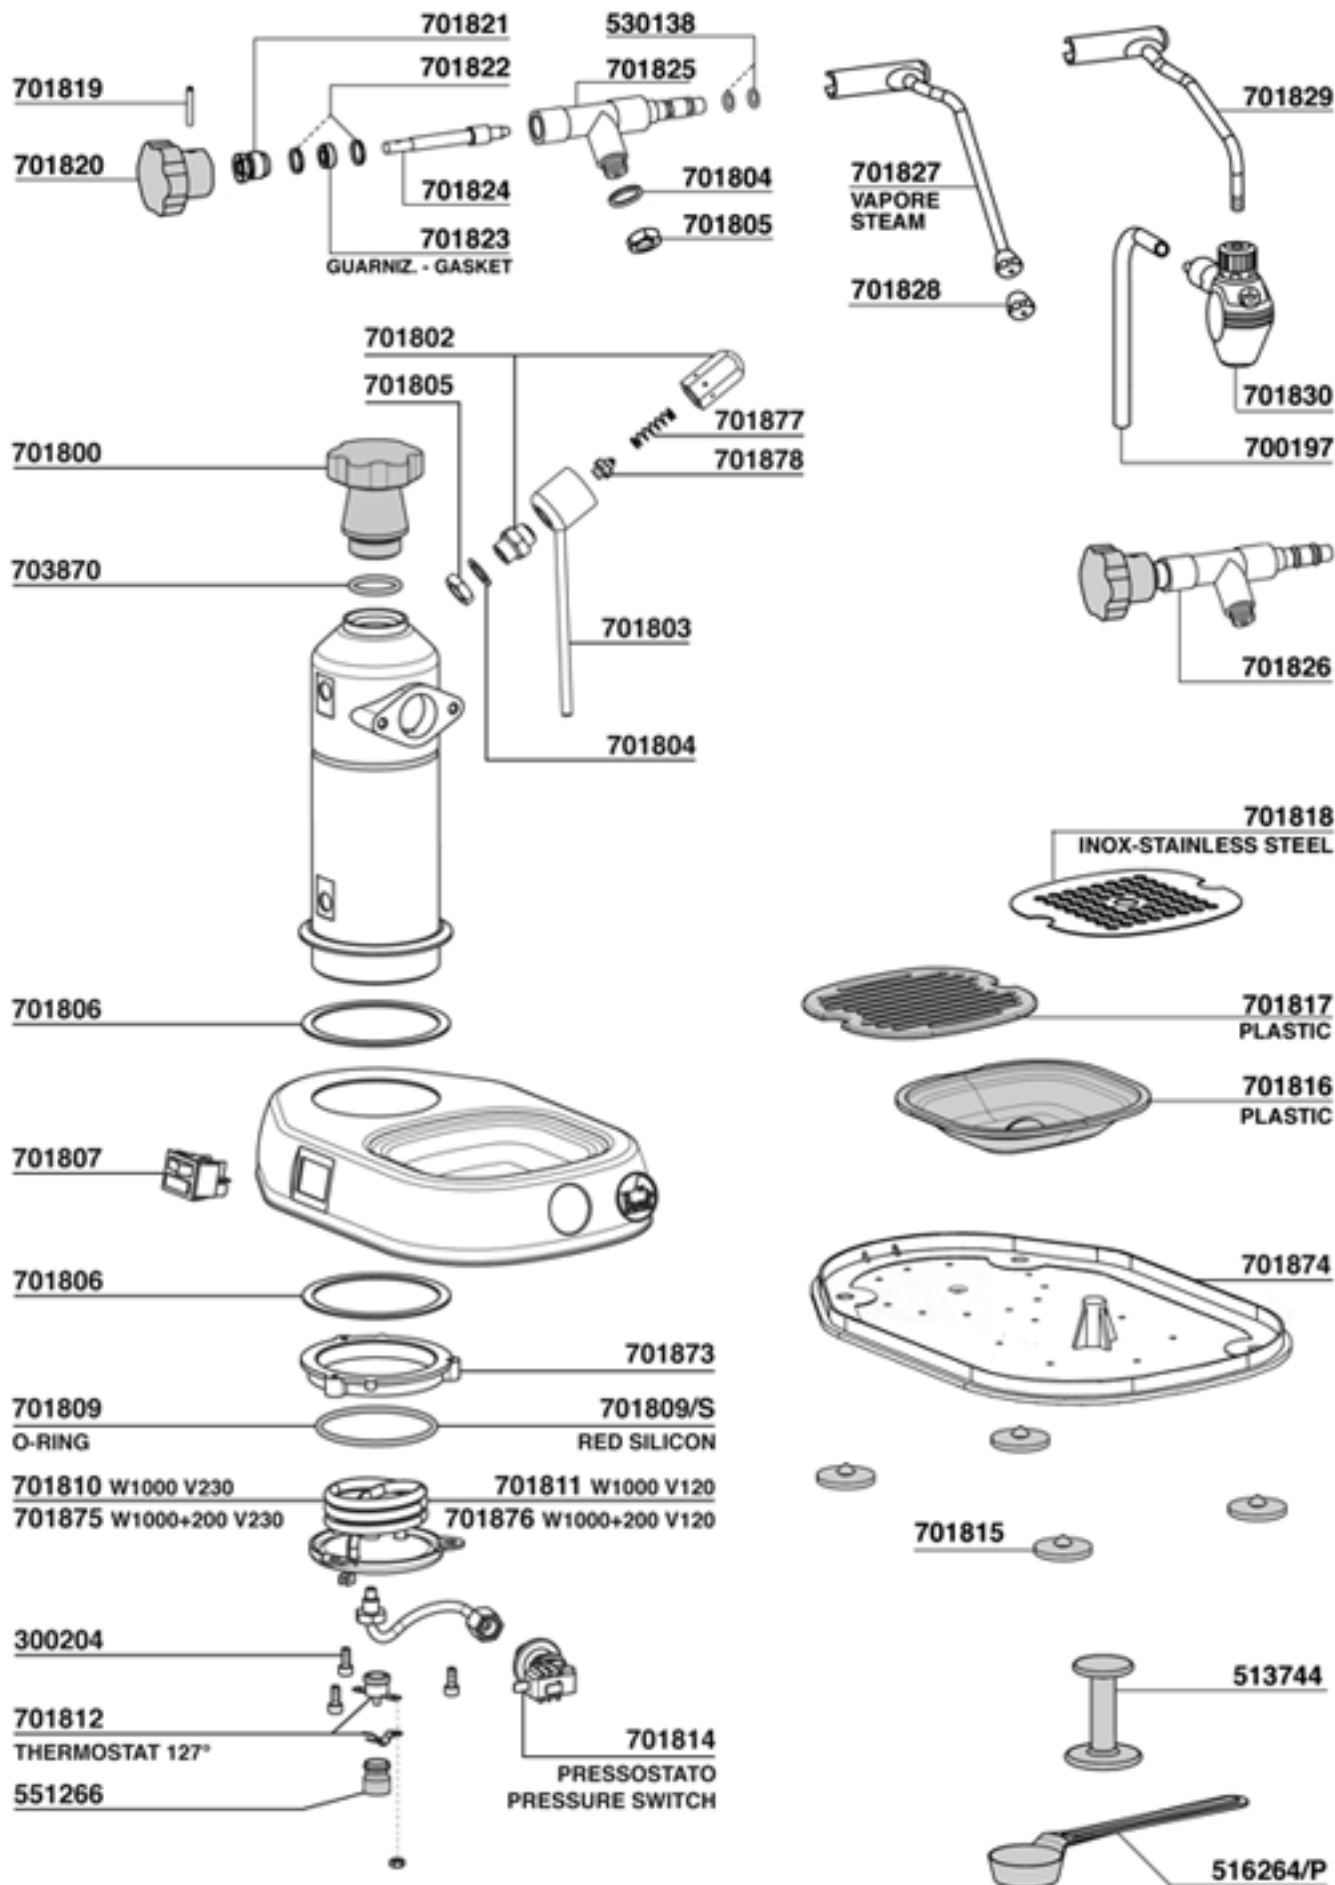

- 700941 =GR2-3 V110 PUB GICAR 951533
- 700942 =GR2-3 V220 BAR GICAR 951515
- 700942/11=GR2-3 V110 BAR GICAR 951516
- 700943 =GR2-3 V220 BAR GICAR 951532

EUROPICCOLA - PROFESSIONAL
MODELLO CROMATO - CHROMED MODEL

EUROPICCOLA - PROFESSIONAL
MODELLO CROMATO - CHROMED MODEL

KIT COMPLETO GUARIZIONI EUROPICCOLA COD. 701866
EUROPICCOLA GASKET COMPLETE KIT

KIT COMPLETO GUARNIZIONI PROFESSIONAL COD. 701867
PROFESSIONAL GASKET COMPLETE KIT